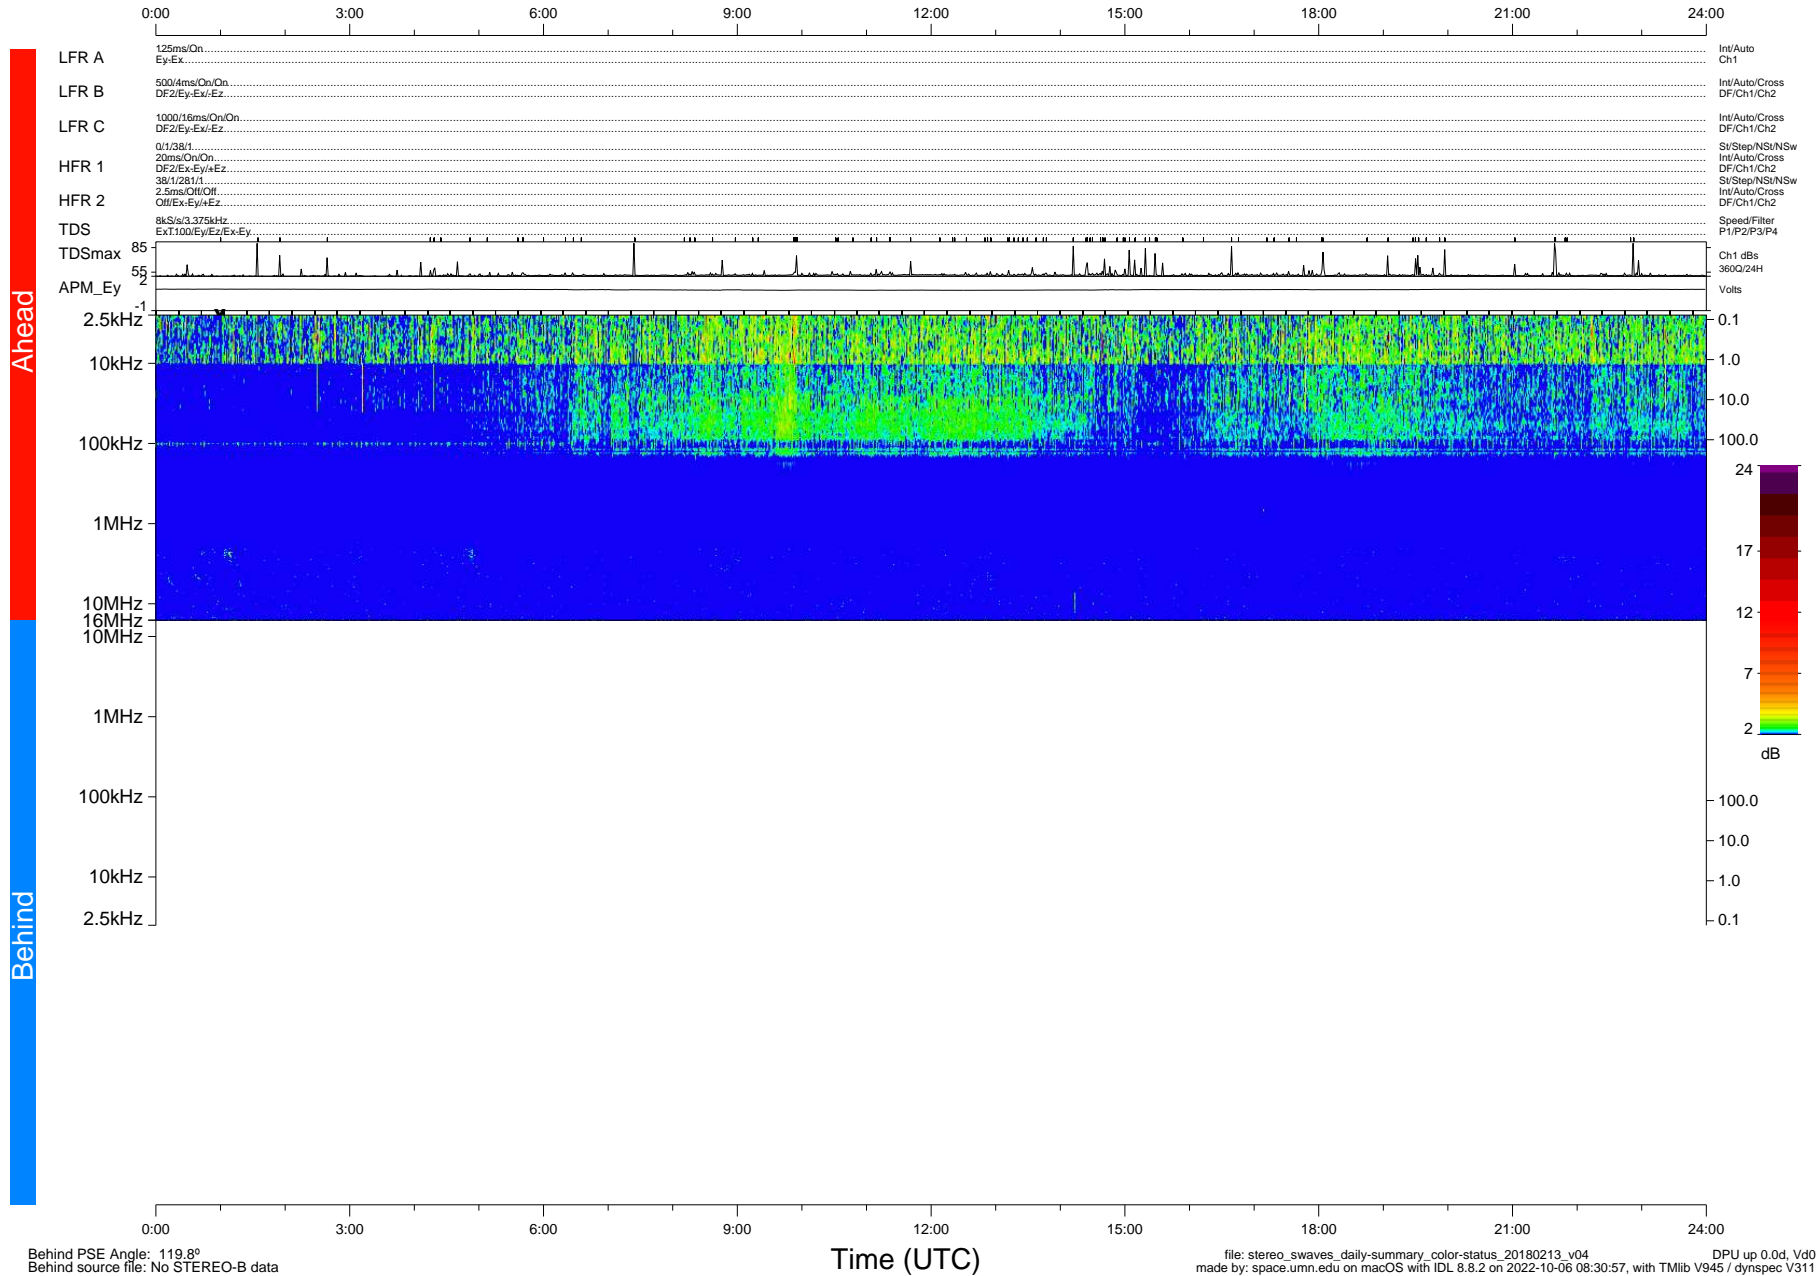

STEREO/WAVES Daily Summary - 13-Feb-2018 (DOY 044)

Ahead source file: swaves_ahead_2018_044_1_05.fin (Recovery: 100.0% HK, 109% Pkts)
 Ahead PSE Angle: -120.7°

DPU up 951.9d, V412d28

Behind PSE Angle: 119.8°
 Behind source file: No STEREO-B data

file: stereo_swaves_daily-summary_color-status_20180213_v04
 made by: space.umn.edu on macOS with IDL 8.8.2 on 2022-10-06 08:30:57, with TMLib V945 / dynspec V311
 DPU up 0.0d, Vd0