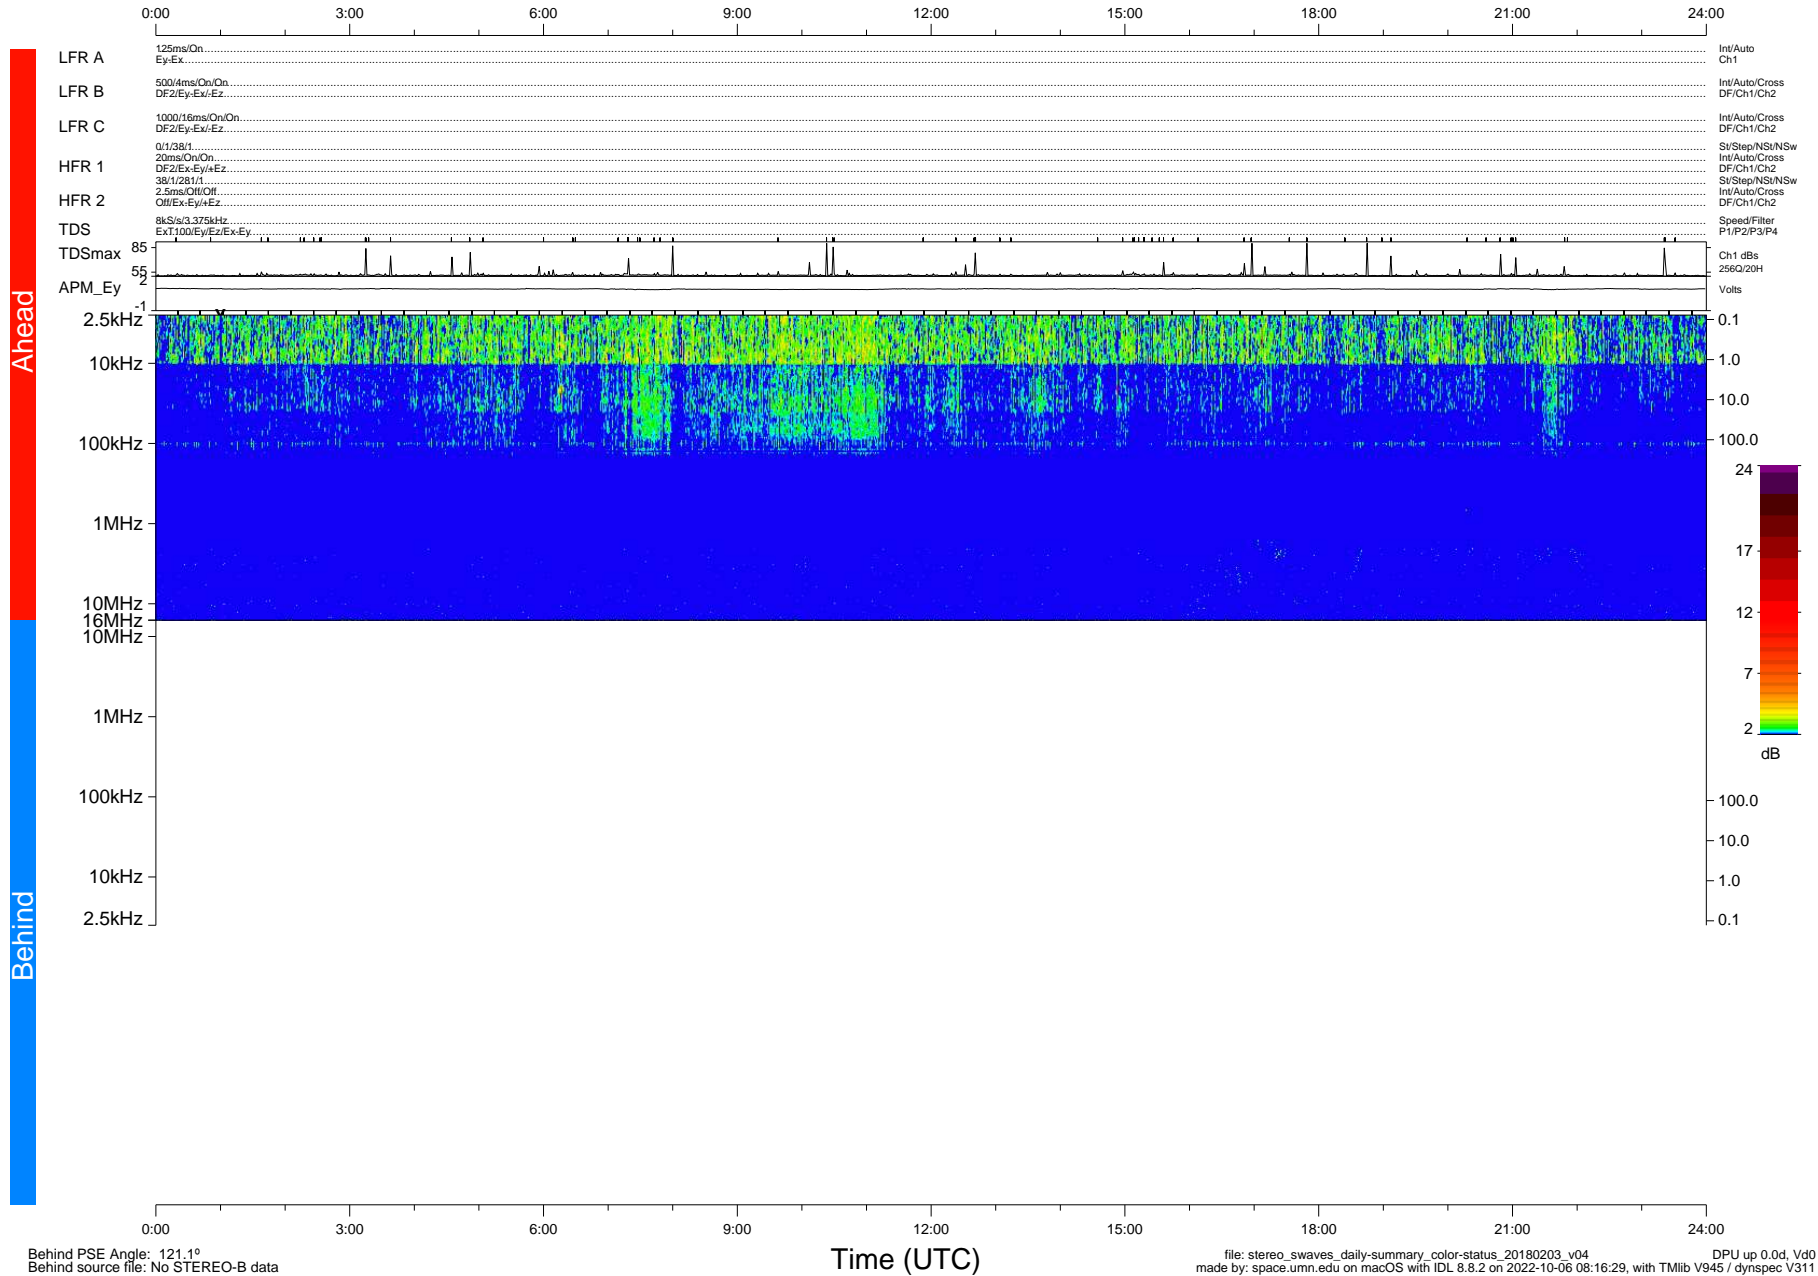

STEREO/WAVES Daily Summary - 03-Feb-2018 (DOY 034)

Ahead source file: swaves_ahead_2018_034_1_06.fin (Recovery: 100.0% HK, 93% Pkts)
Ahead PSE Angle: -121.1°

DPU up 941.9d, V412d28

Behind PSE Angle: 121.1°
Behind source file: No STEREO-B data

Time (UTC)