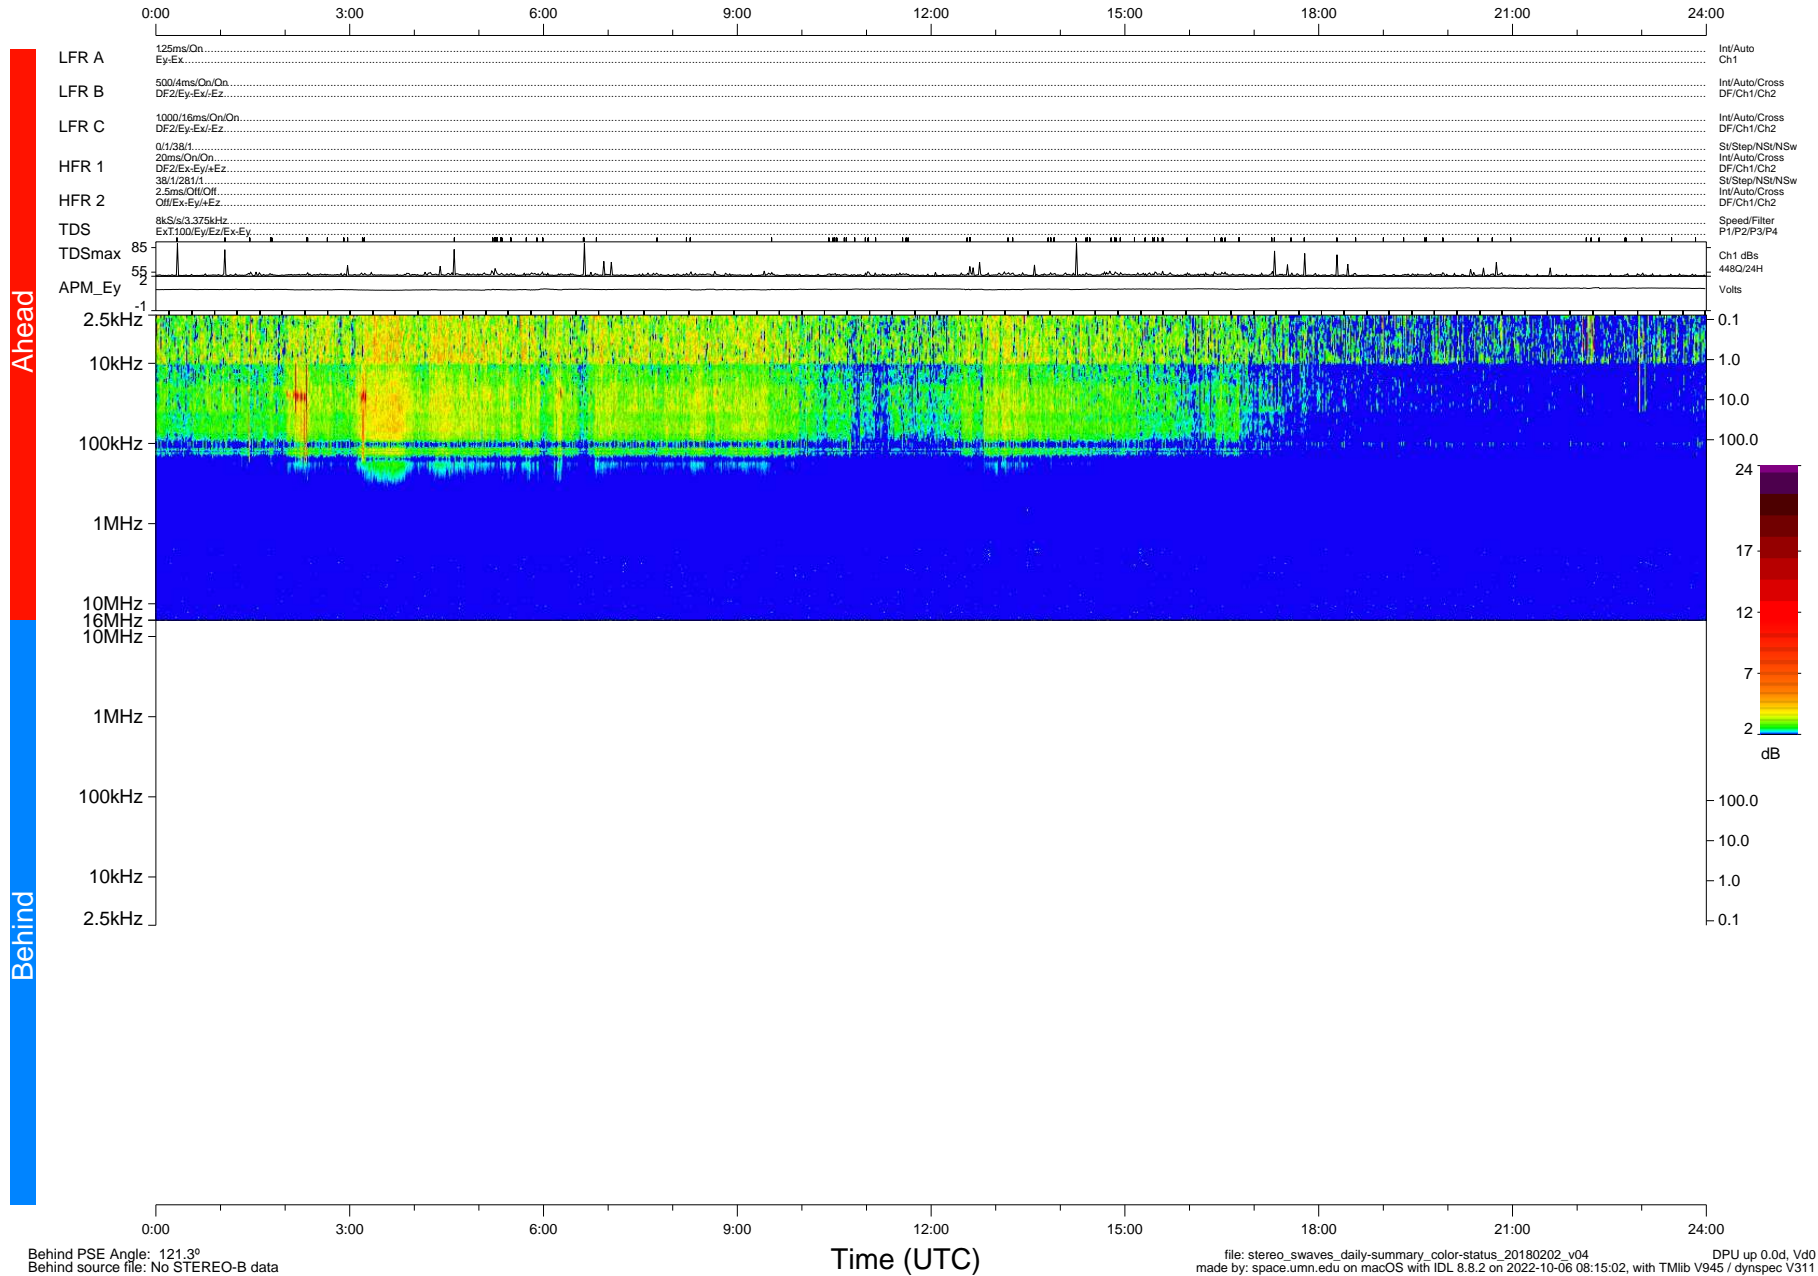

STEREO/WAVES Daily Summary - 02-Feb-2018 (DOY 033)

Ahead source file: swaves_ahead_2018_033_1_05.fin (Recovery: 100.0% HK, 122% Pkts)
Ahead PSE Angle: -121.1°

DPU up 940.9d, V412d28

Behind PSE Angle: 121.3°
Behind source file: No STEREO-B data

Time (UTC)