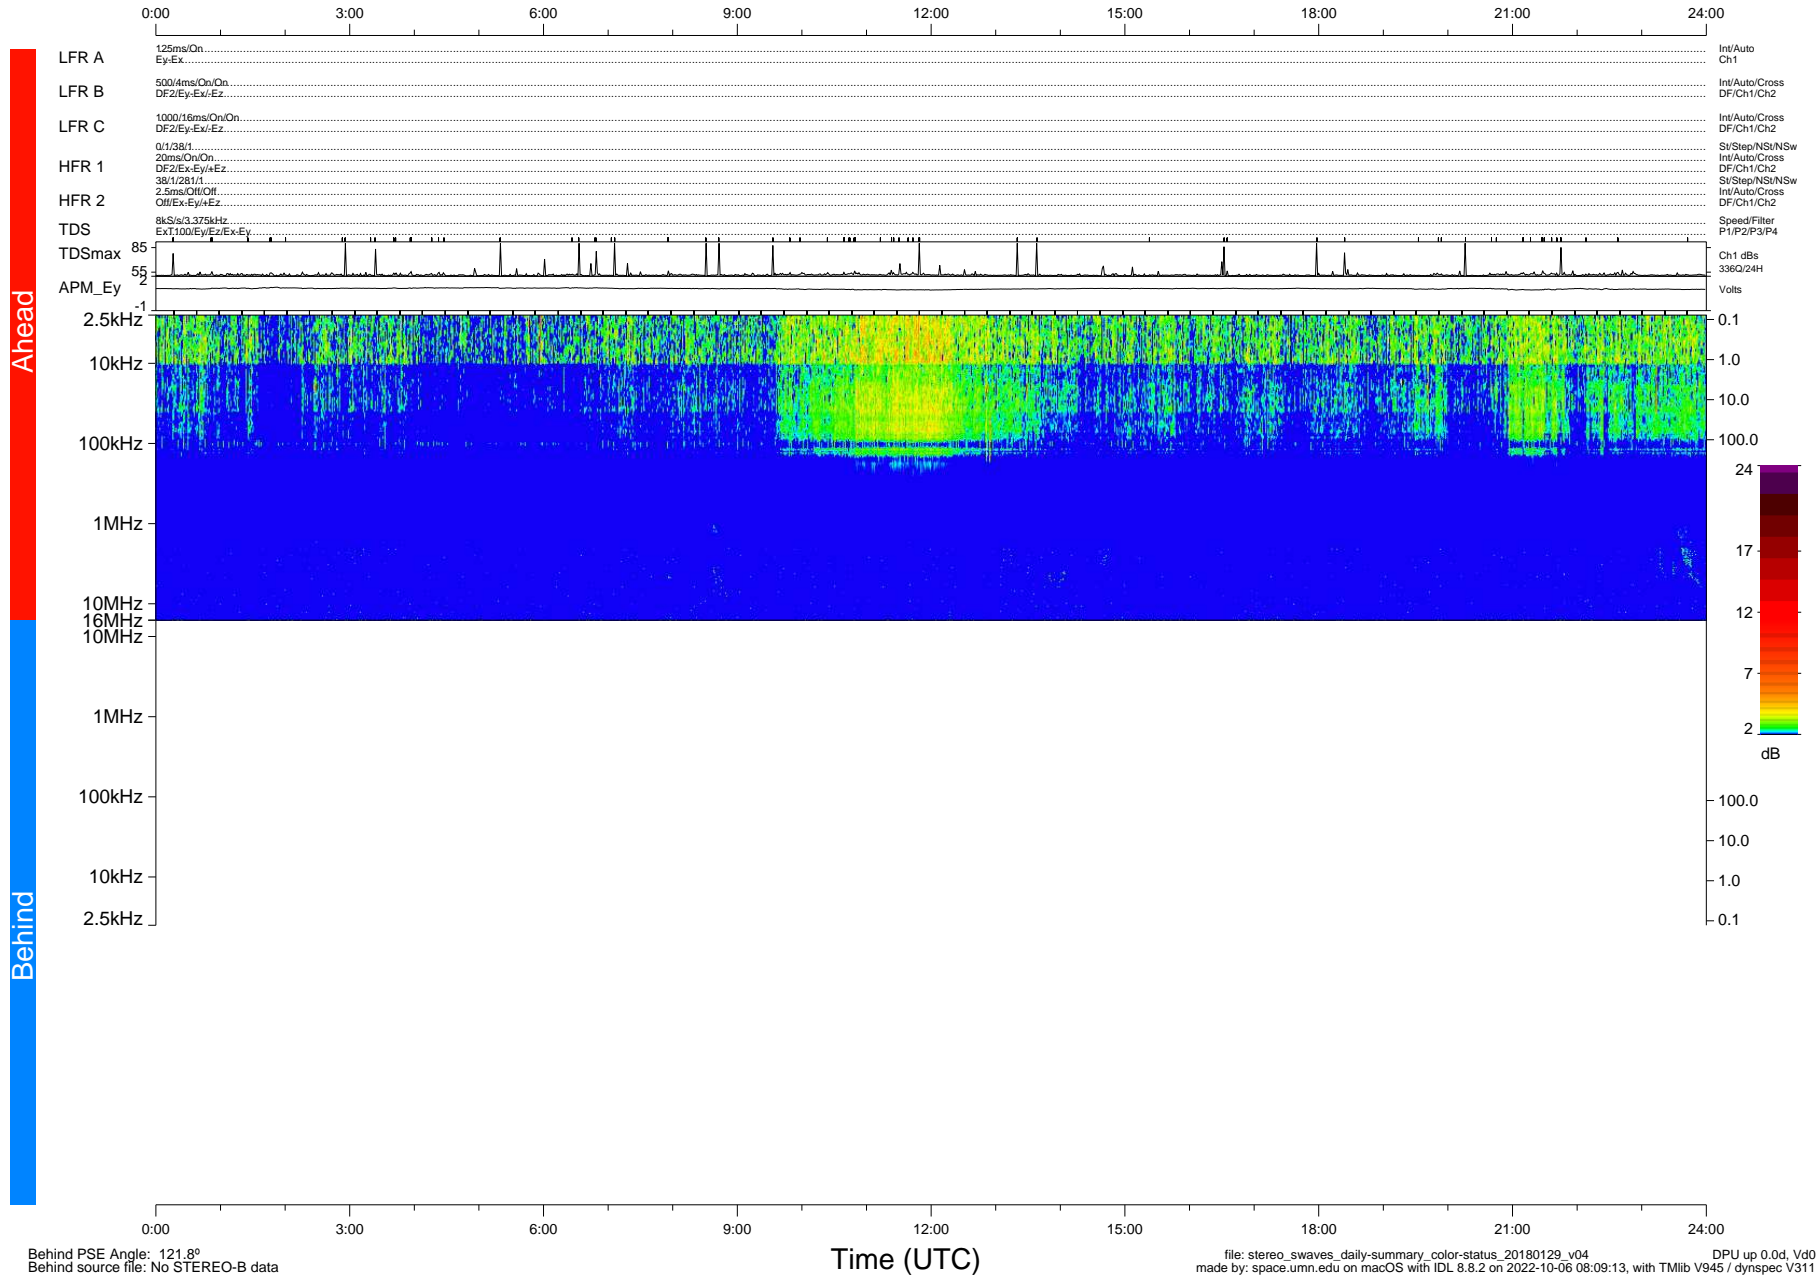

STEREO/WAVES Daily Summary - 29-Jan-2018 (DOY 029)

Ahead source file: swaves_ahead_2018_029_1_05.fin (Recovery: 100.0% HK, 105% Pkts)
Ahead PSE Angle: -121.2°

DPU up 936.9d, V412d28

Behind PSE Angle: 121.8°
Behind source file: No STEREO-B data

Time (UTC)