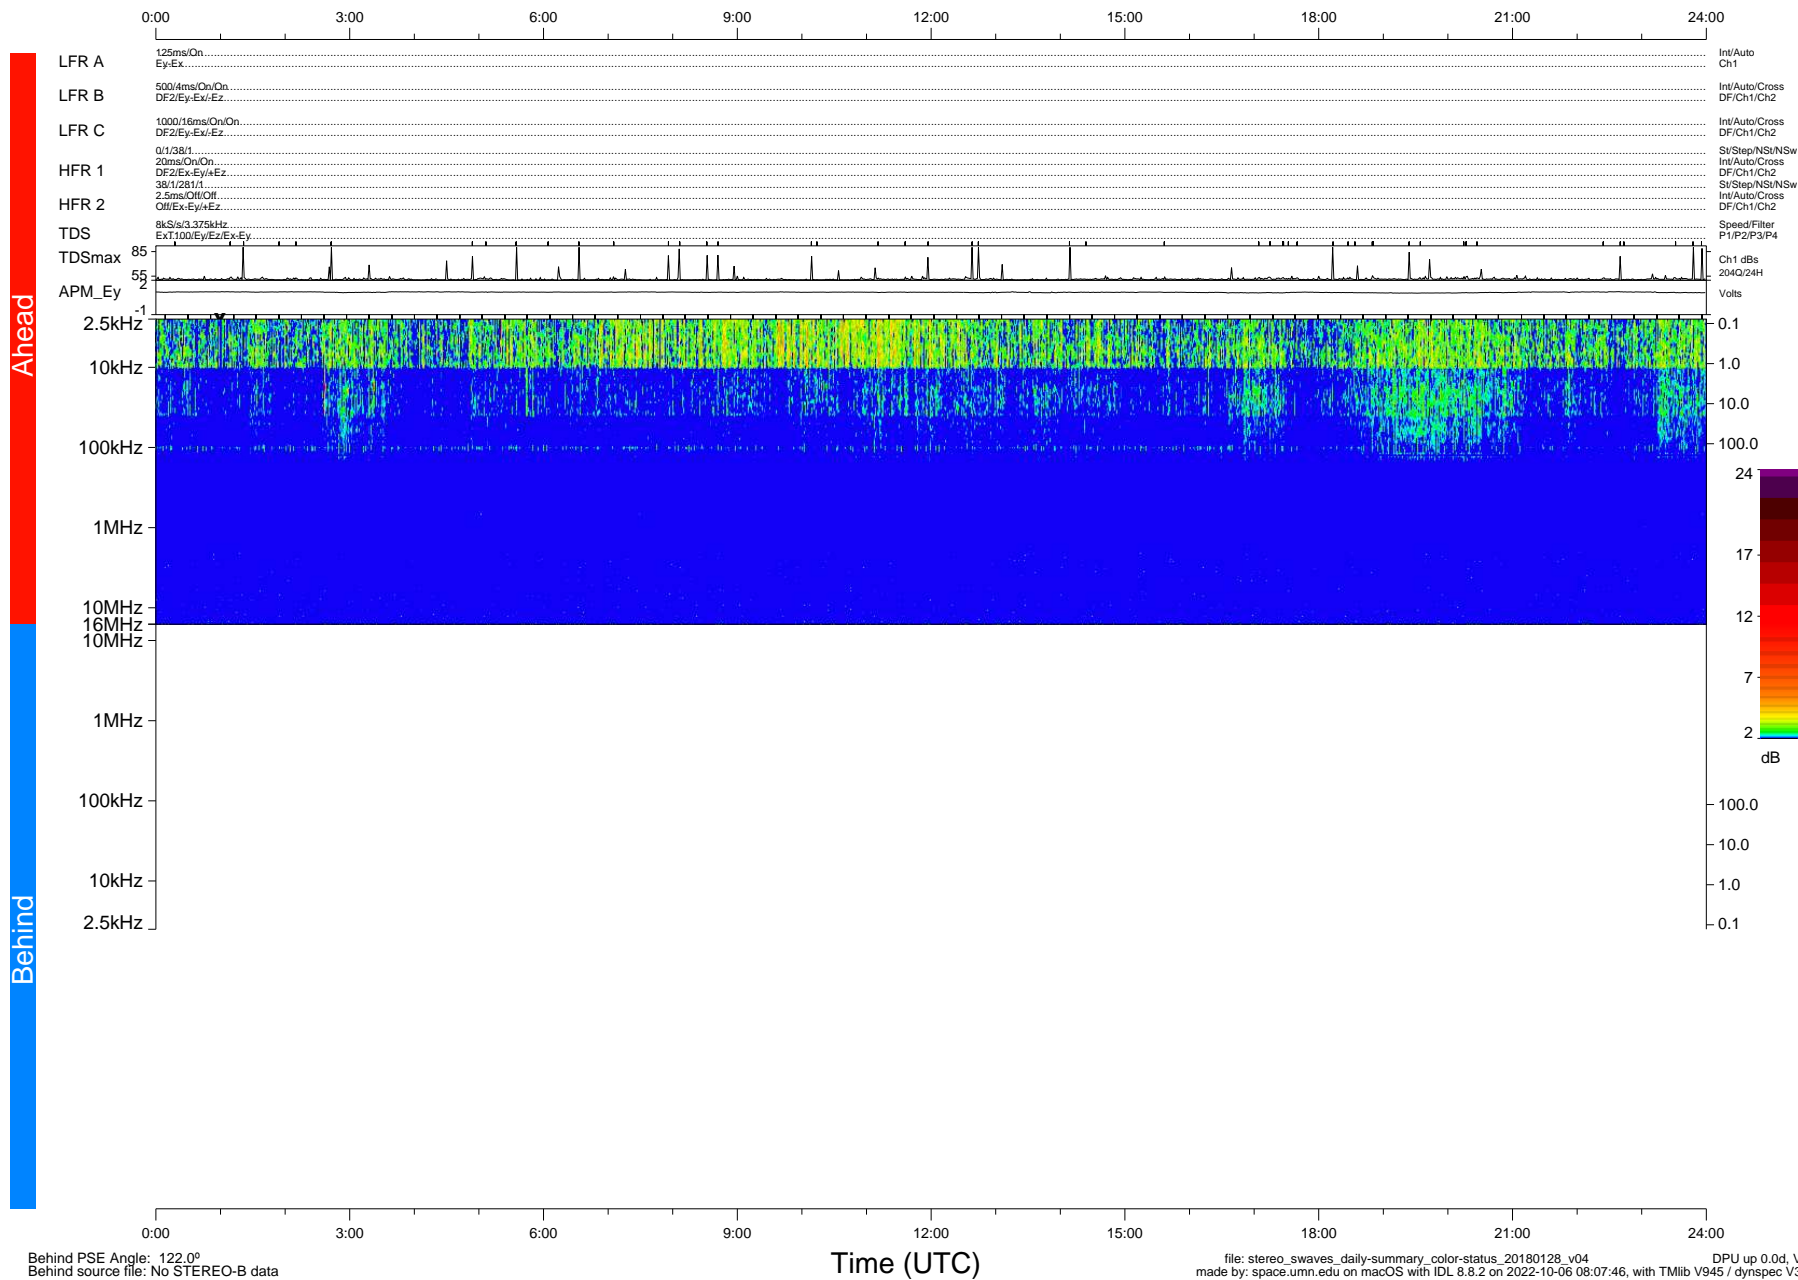

STEREO/WAVES Daily Summary - 28-Jan-2018 (DOY 028)

Ahead source file: swaves_ahead_2018_028_1_05.fin (Recovery: 100.0% HK, 86% Pkts)
Ahead PSE Angle: -121.3°

DPU up 935.9d, V412d28

Behind PSE Angle: 122.0°
Behind source file: No STEREO-B data

Time (UTC)