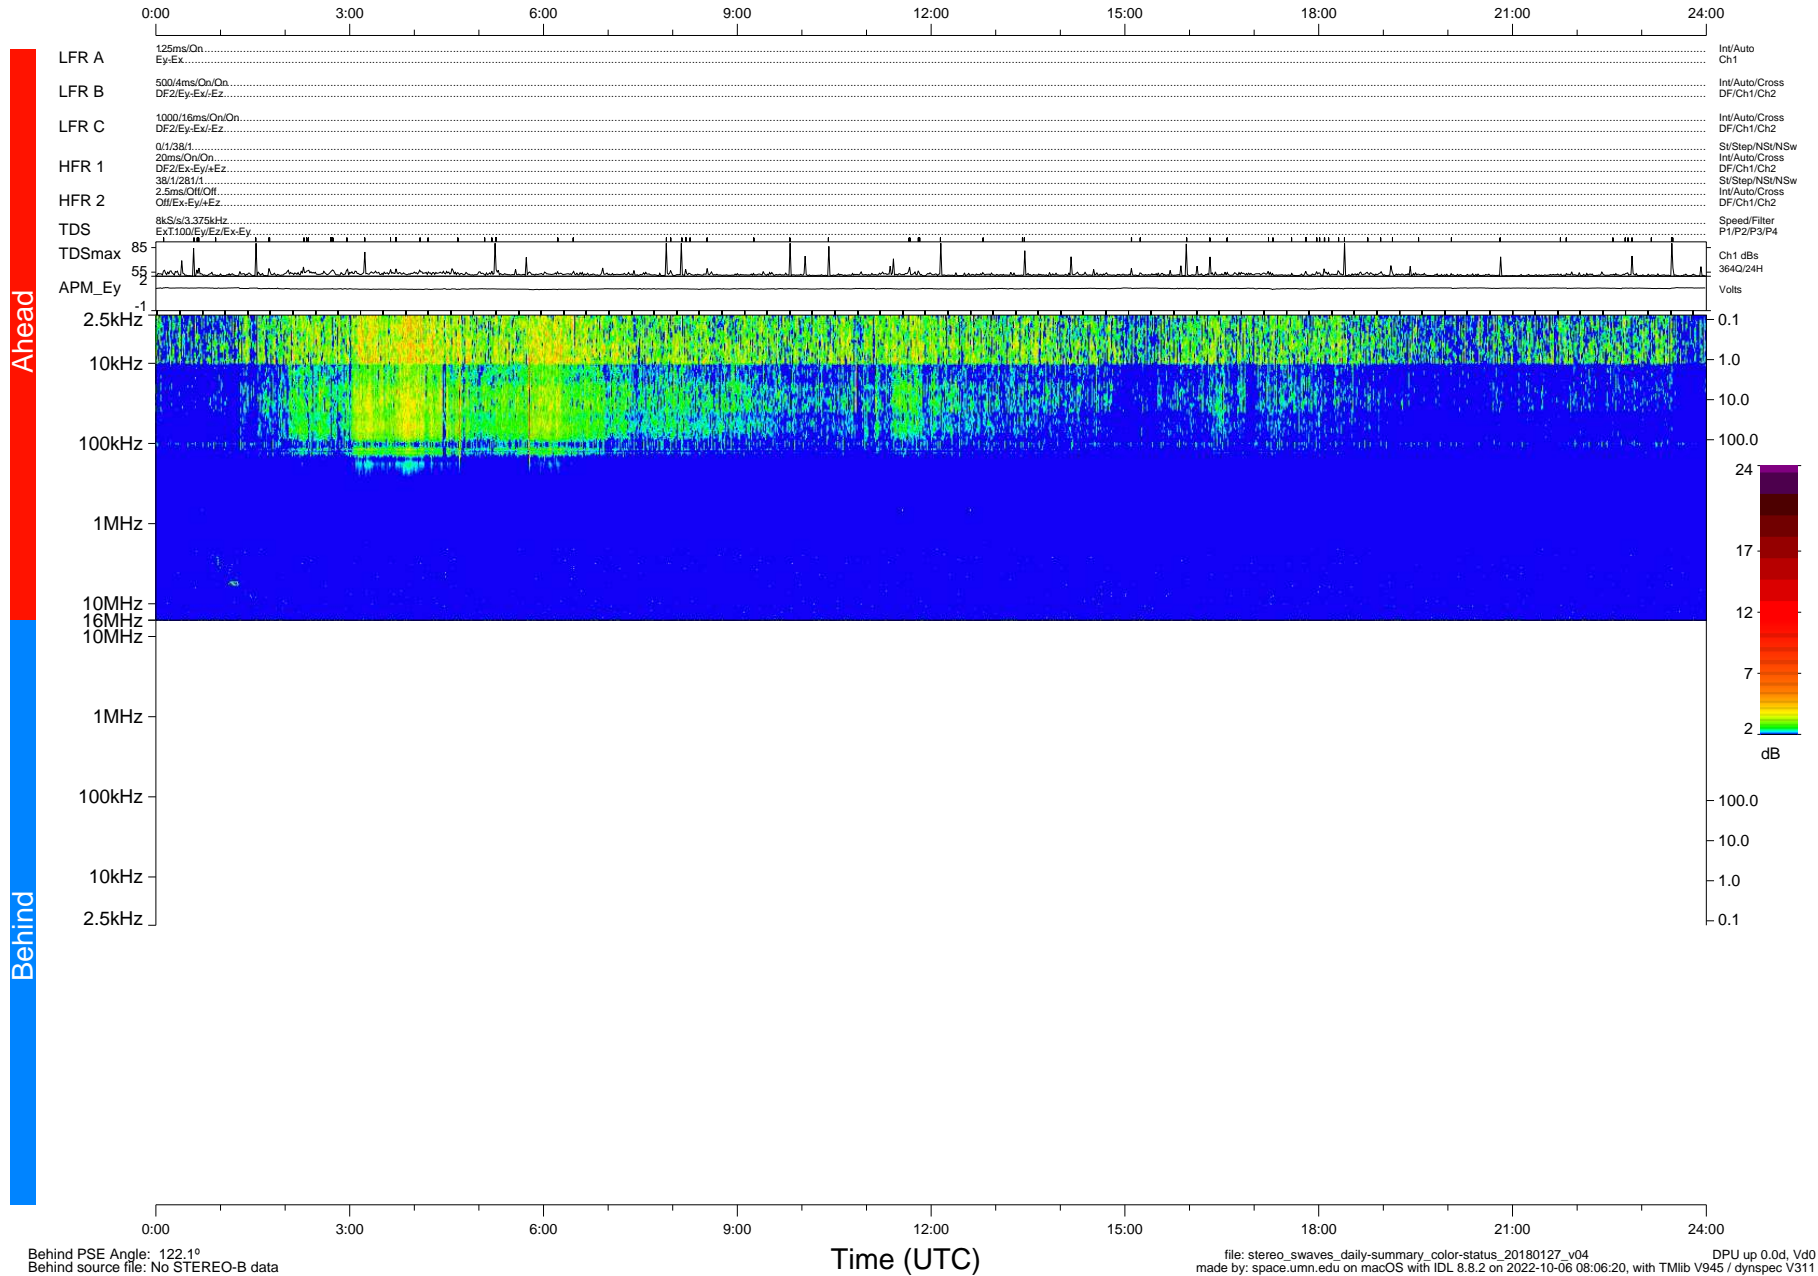

STEREO/WAVES Daily Summary - 27-Jan-2018 (DOY 027)

Ahead source file: swaves_ahead_2018_027_1_05.fin (Recovery: 100.0% HK, 109% Pkts)
Ahead PSE Angle: -121.3°

DPU up 934.9d, V412d28

Behind PSE Angle: 122.1°
Behind source file: No STEREO-B data