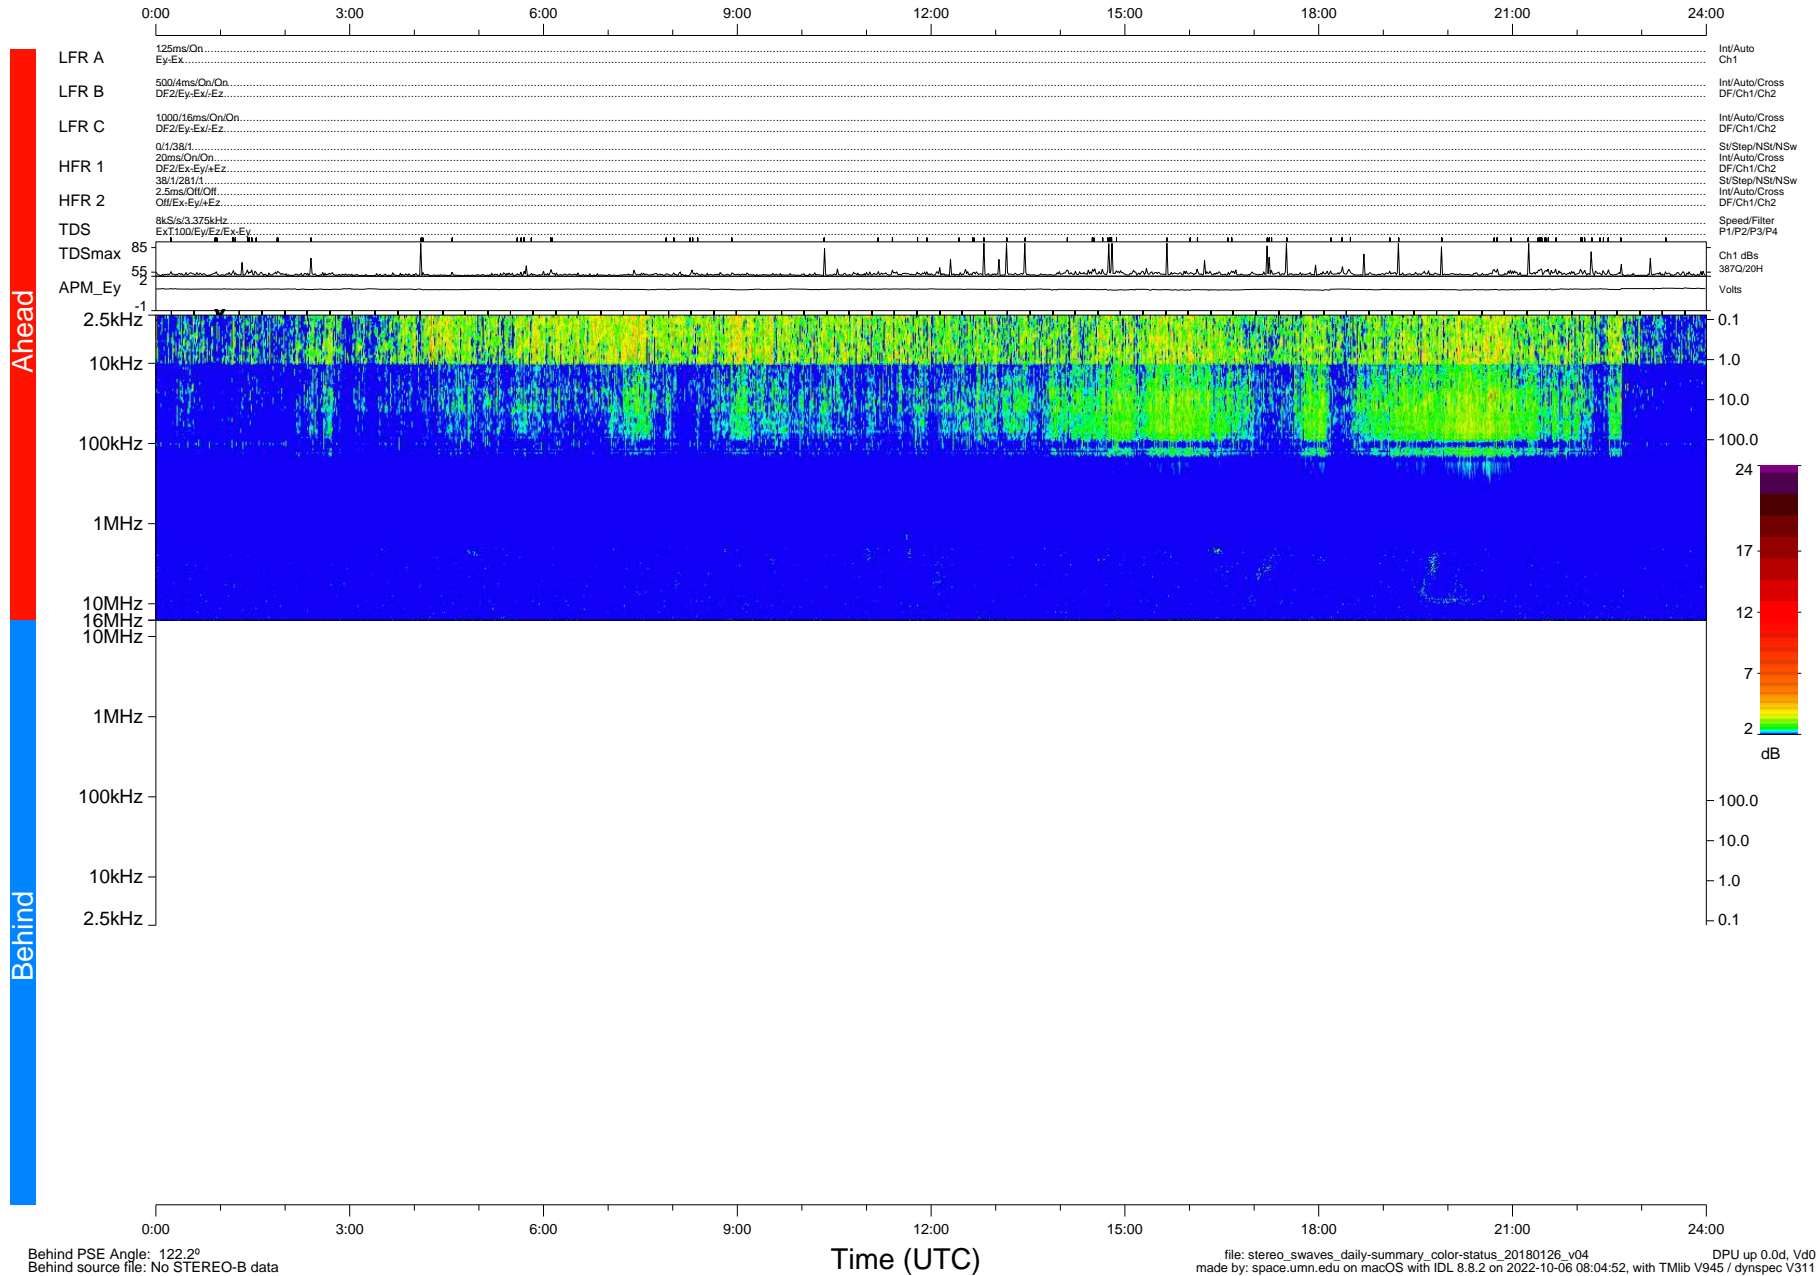

STEREO/WAVES Daily Summary - 26-Jan-2018 (DOY 026)

Ahead source file: swaves_ahead_2018_026_1_05.fin (Recovery: 100.0% HK, 112% Pkts)
Ahead PSE Angle: -121.4°

DPU up 933.9d, V412d28

Behind PSE Angle: 122.2°
Behind source file: No STEREO-B data