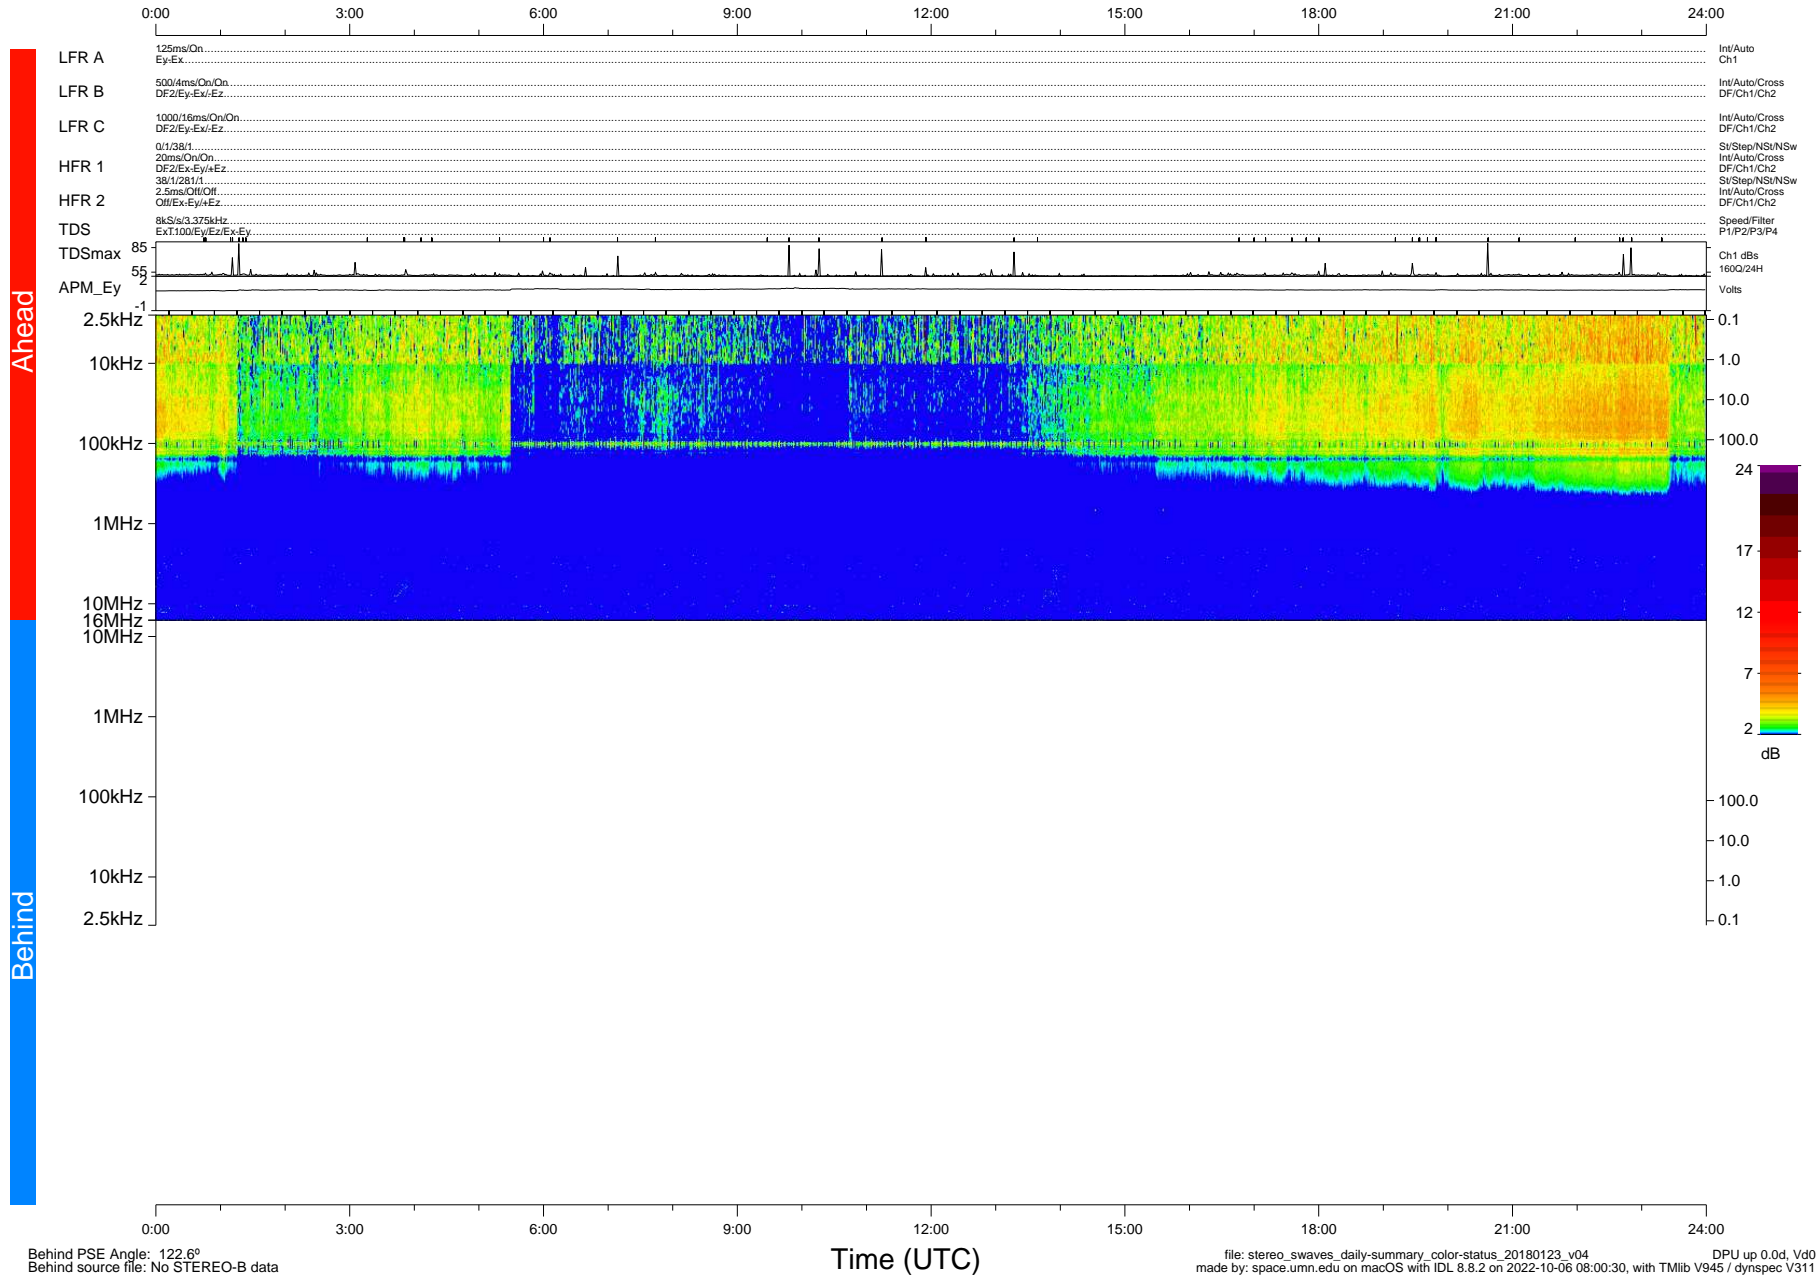

STEREO/WAVES Daily Summary - 23-Jan-2018 (DOY 023)

Ahead source file: swaves_ahead_2018_023_1_05.fin (Recovery: 100.0% HK, 79% Pkts)
Ahead PSE Angle: -121.4°

DPU up 930.9d, V412d28

Behind PSE Angle: 122.6°
Behind source file: No STEREO-B data