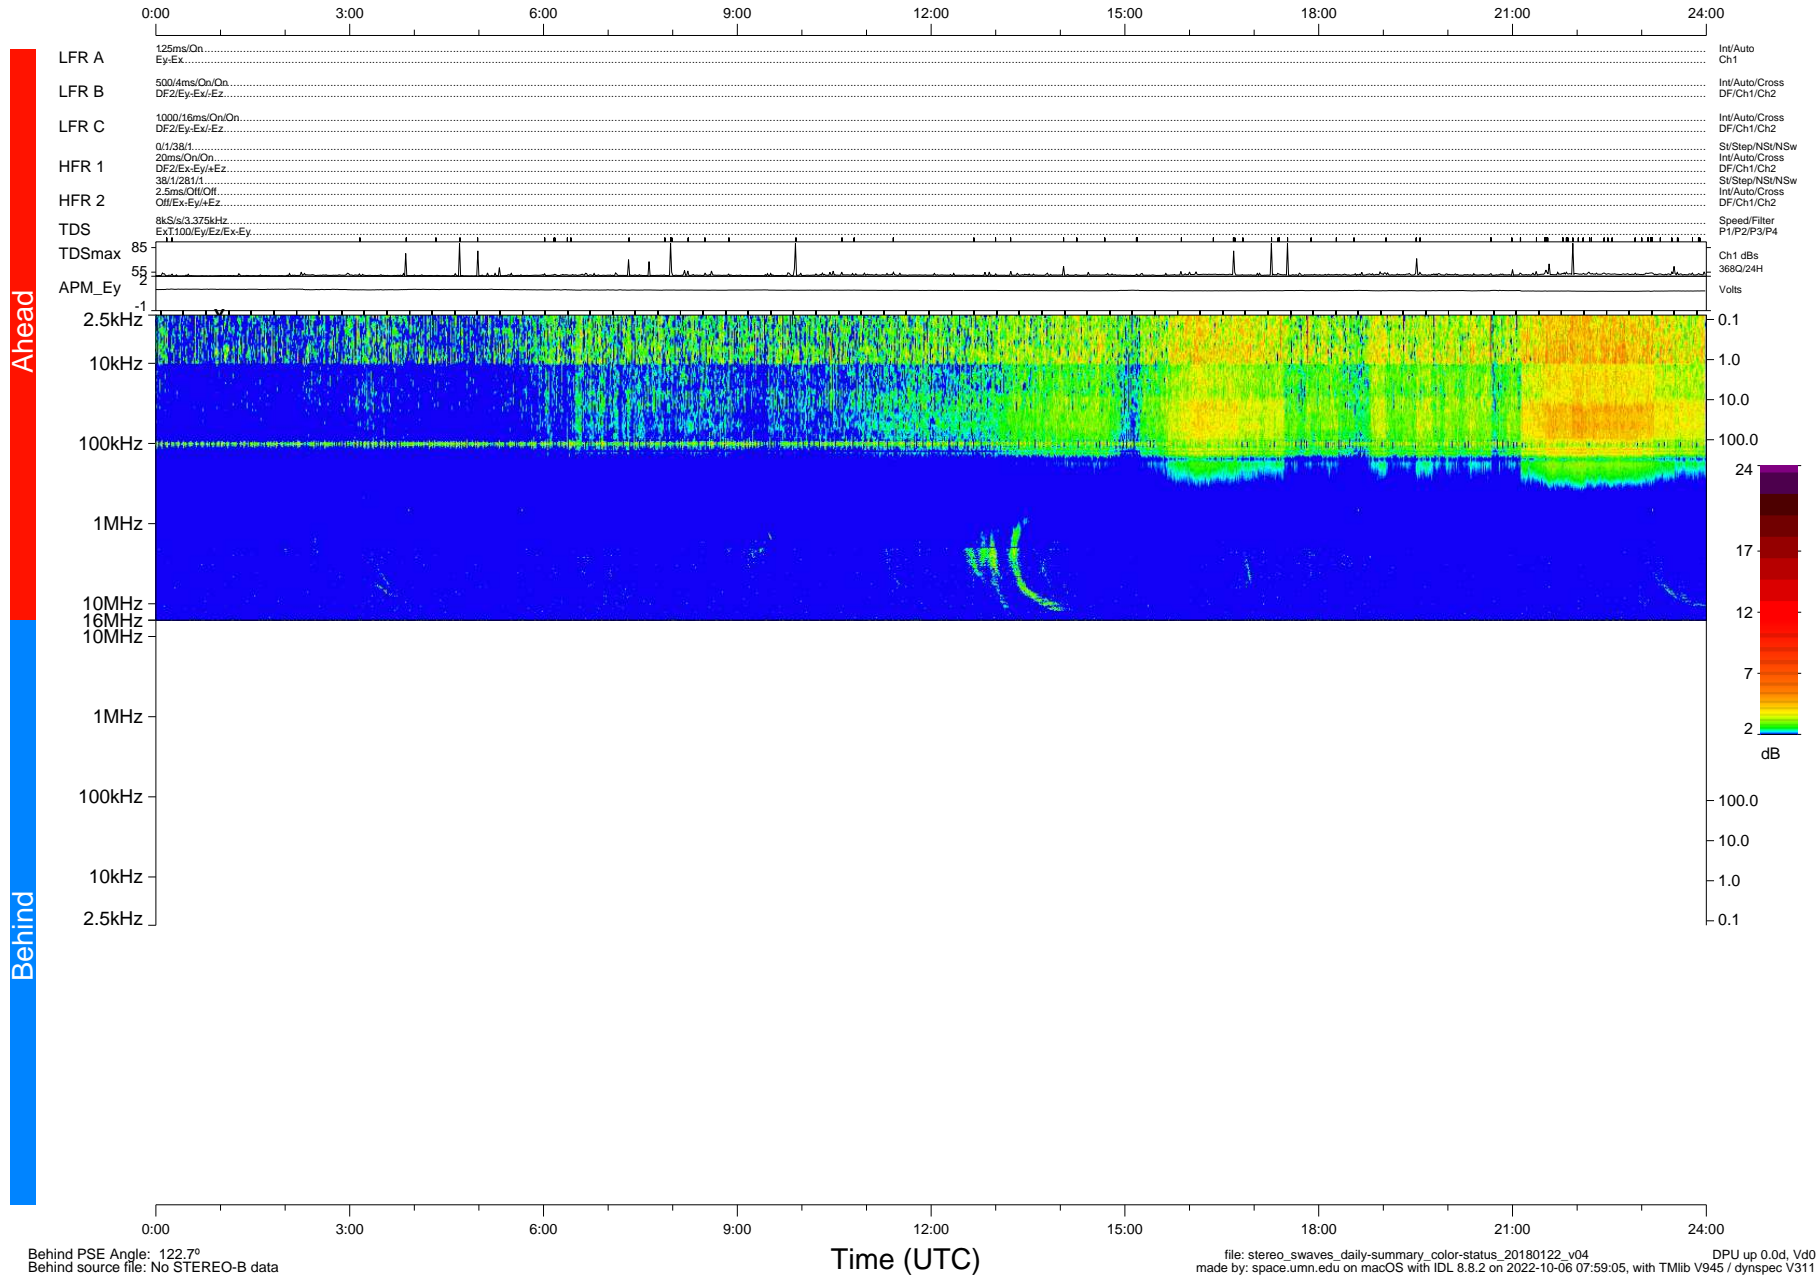

STEREO/WAVES Daily Summary - 22-Jan-2018 (DOY 022)

Ahead source file: swaves_ahead_2018_022_1_05.fin (Recovery: 100.0% HK, 110% Pkts)
 Ahead PSE Angle: -121.5°

DPU up 929.9d, V412d28

Behind PSE Angle: 122.7°
 Behind source file: No STEREO-B data

file: stereo_swaves_daily-summary_color-status_20180122_v04
 made by: space.umn.edu on macOS with IDL 8.8.2 on 2022-10-06 07:59:05, with Tlib V945 / dynspec V311
 DPU up 0.0d, Vd0