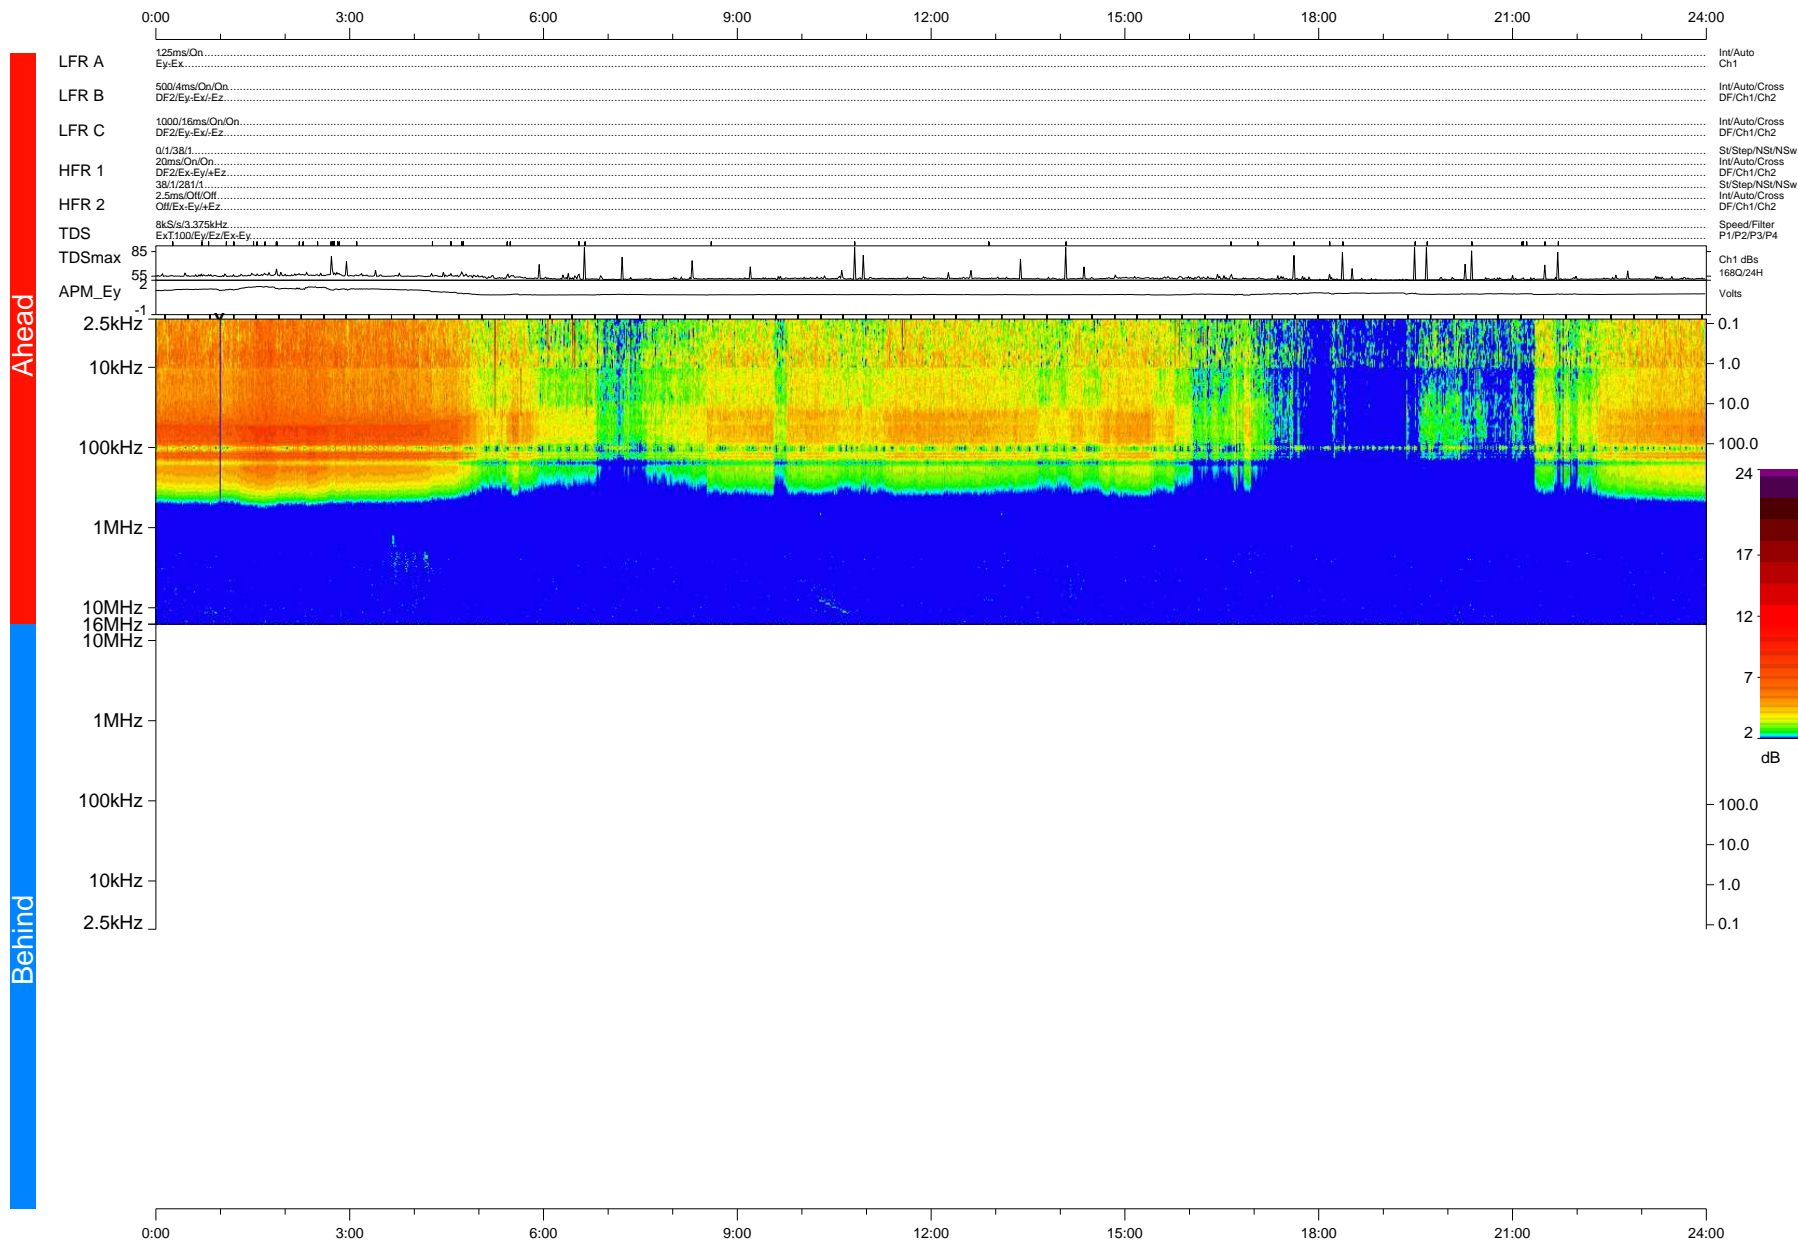

STEREO/WAVES Daily Summary - 18-Jan-2018 (DOY 018)

Ahead source file: swaves_ahead_2018_018_1_05.fin (Recovery: 100.0% HK, 81% Pkts)
 Ahead PSE Angle: -121.6°

DPU up 925.9d, V412d28

Behind PSE Angle: 123.3°
 Behind source file: No STEREO-B data

Time (UTC)

file: stereo_swaves_daily-summary_color-status_20180118_v04
 made by: space.umn.edu on macOS with IDL 8.8.2 on 2022-10-06 07:53:15, with Tlib V945 / dynspec V311

DPU up 0.0d, Vd0