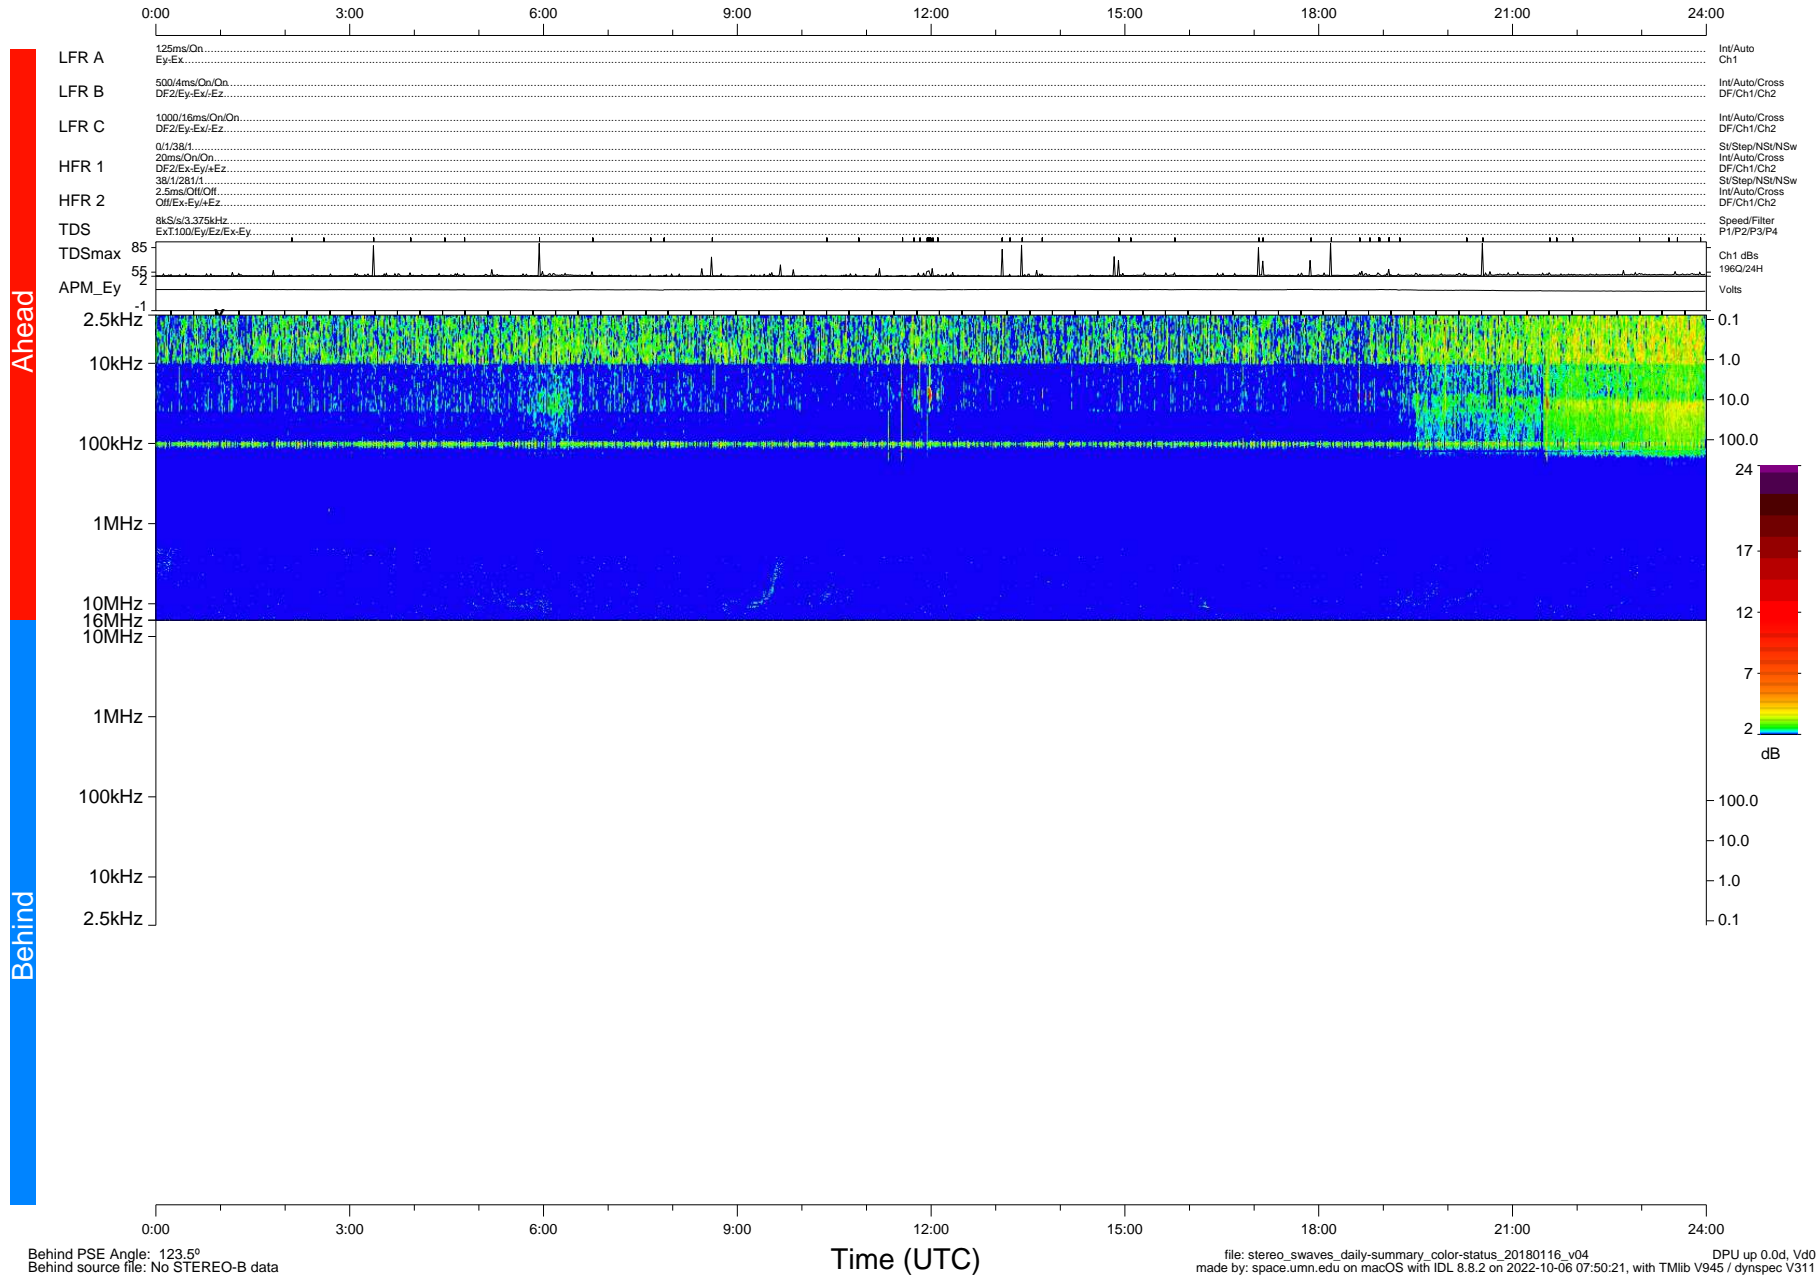

STEREO/WAVES Daily Summary - 16-Jan-2018 (DOY 016)

Ahead source file: swaves_ahead_2018_016_1_05.fin (Recovery: 100.0% HK, 84% Pkts)
Ahead PSE Angle: -121.7°

DPU up 923.9d, V412d28

Behind PSE Angle: 123.5°
Behind source file: No STEREO-B data