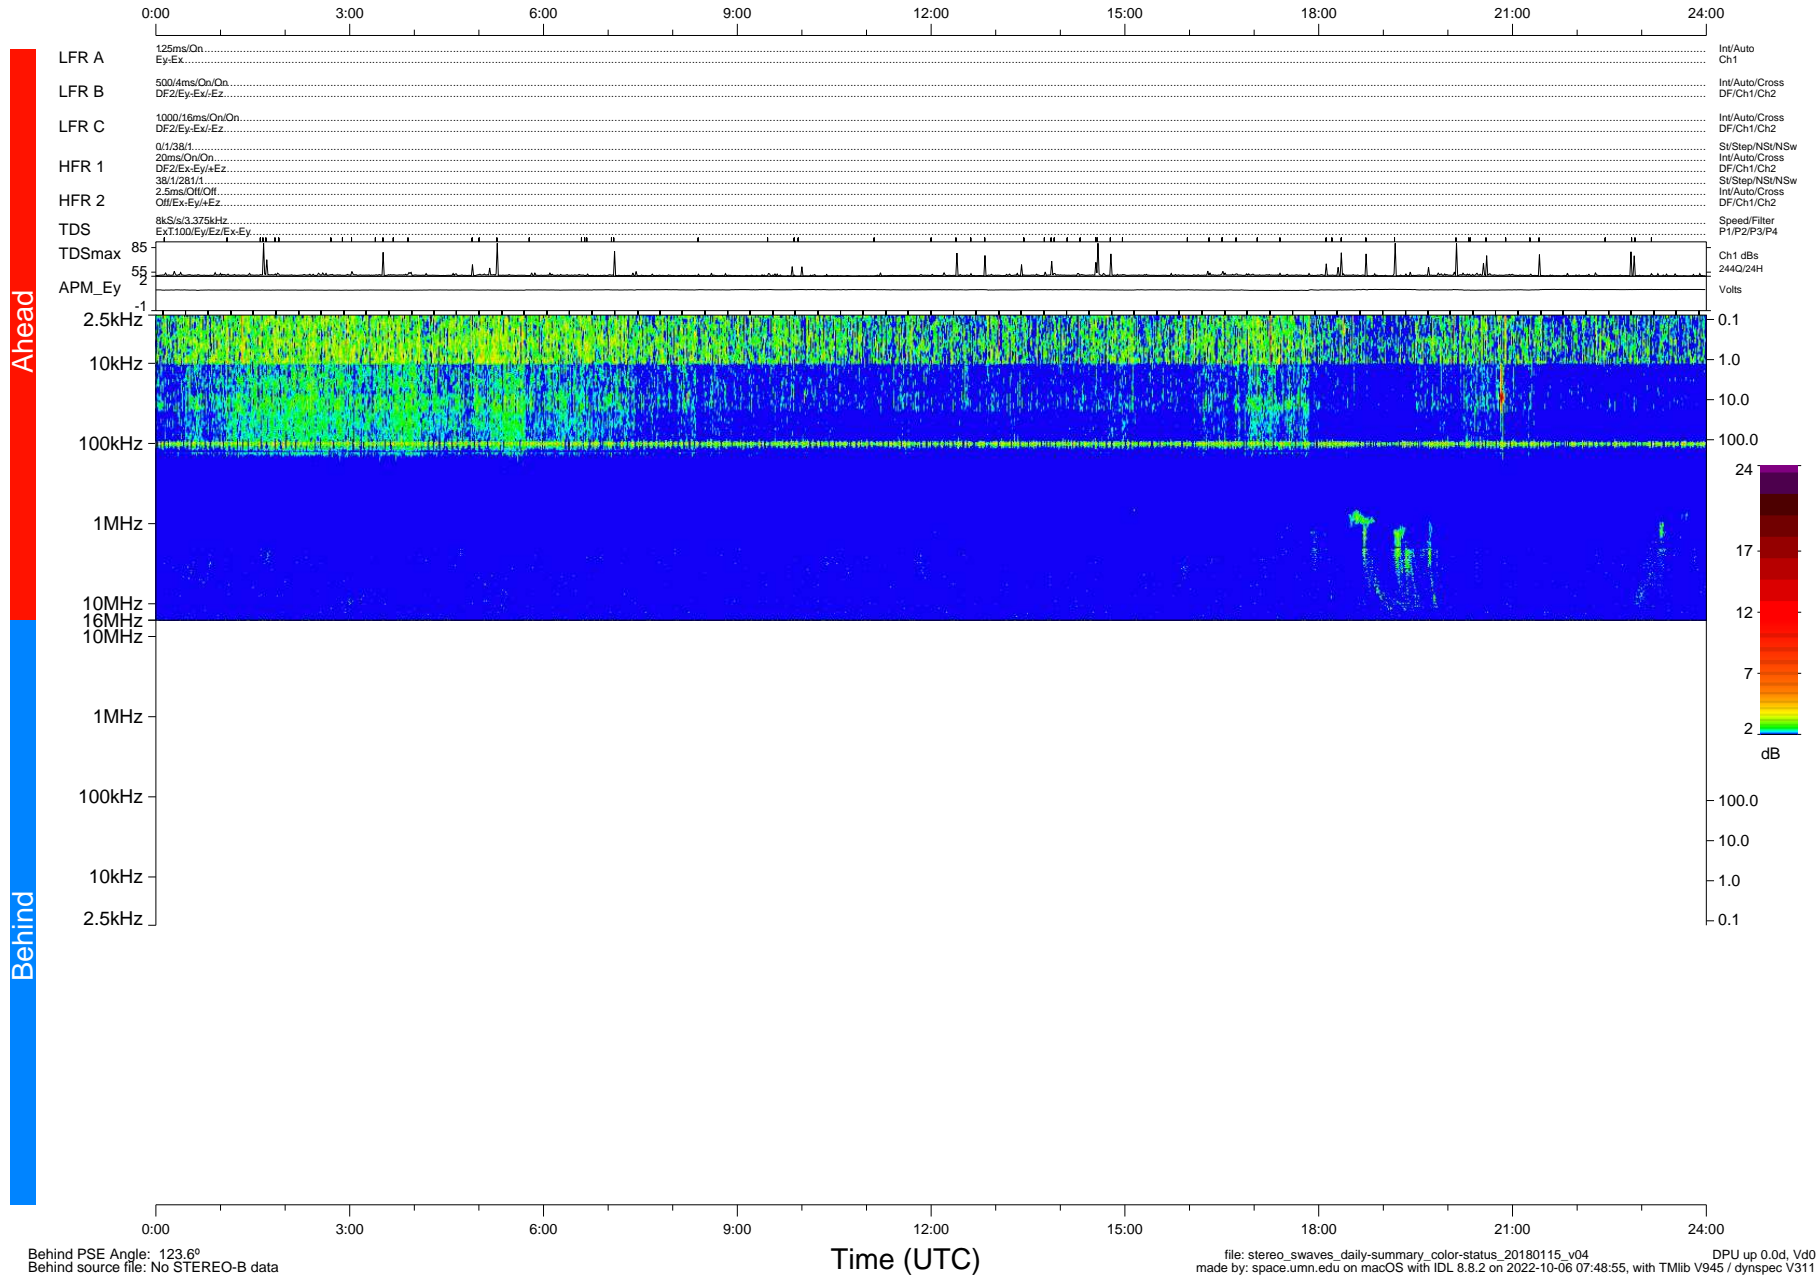

STEREO/WAVES Daily Summary - 15-Jan-2018 (DOY 015)

Ahead source file: swaves_ahead_2018_015_1_05.fin (Recovery: 100.1% HK, 92% Pkts)
 Ahead PSE Angle: -121.8°

DPU up 922.9d, V412d28

Behind PSE Angle: 123.6°
 Behind source file: No STEREO-B data

Time (UTC)

file: stereo_swaves_daily-summary_color-status_20180115_v04
 made by: space.umn.edu on macOS with IDL 8.8.2 on 2022-10-06 07:48:55, with Tlib V945 / dynspec V311

DPU up 0.0d, Vd0