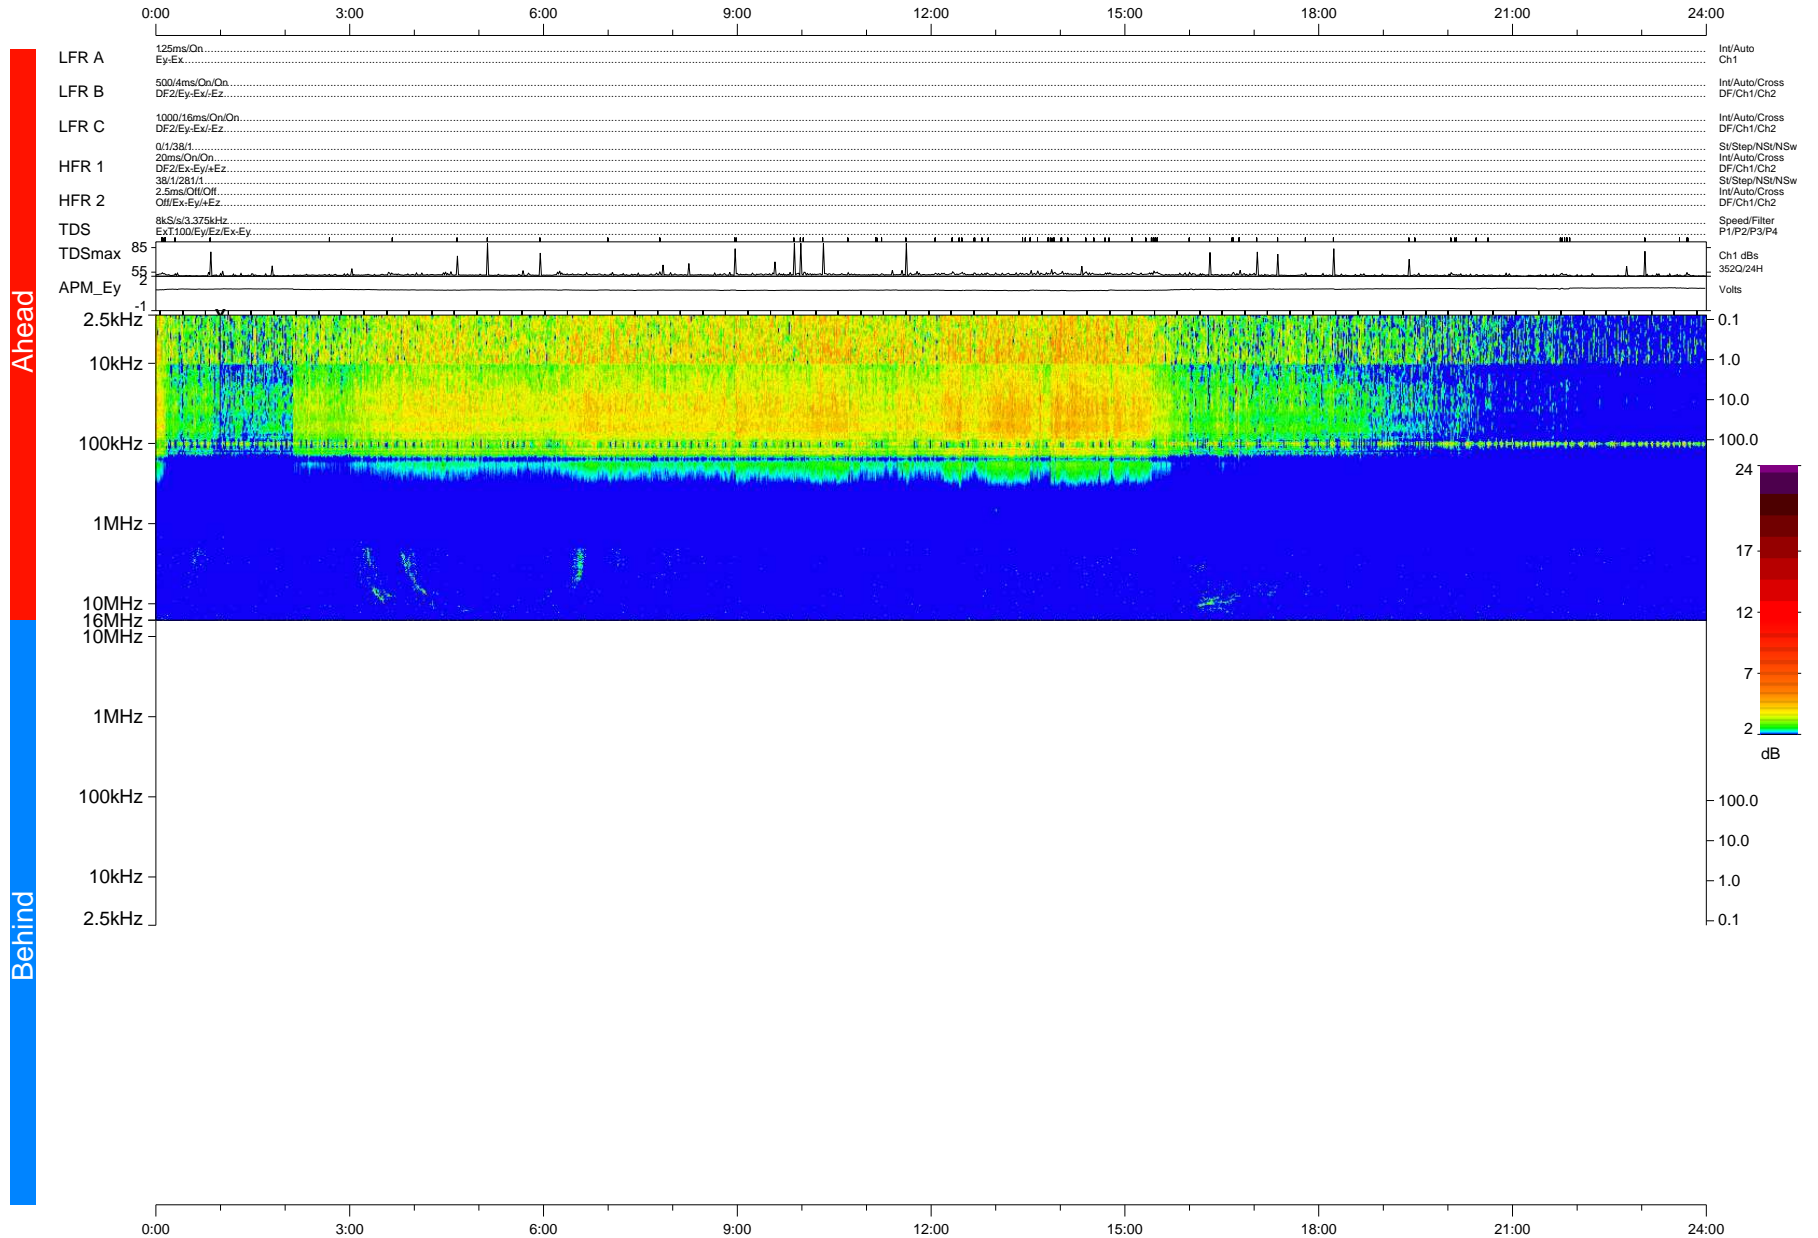

STEREO/WAVES Daily Summary - 12-Jan-2018 (DOY 012)

Ahead source file: swaves_ahead_2018_012_1_05.fin (Recovery: 100.0% HK, 108% Pkts)
 Ahead PSE Angle: -121.8°

DPU up 919.9d, V412d28

Behind PSE Angle: 124.0°
 Behind source file: No STEREO-B data

file: stereo_swaves_daily-summary_color-status_20180112_v04 DPU up 0.0d, Vd0
 made by: space.umn.edu on macOS with IDL 8.8.2 on 2022-10-06 07:44:42, with TLib V945 / dynspec V311