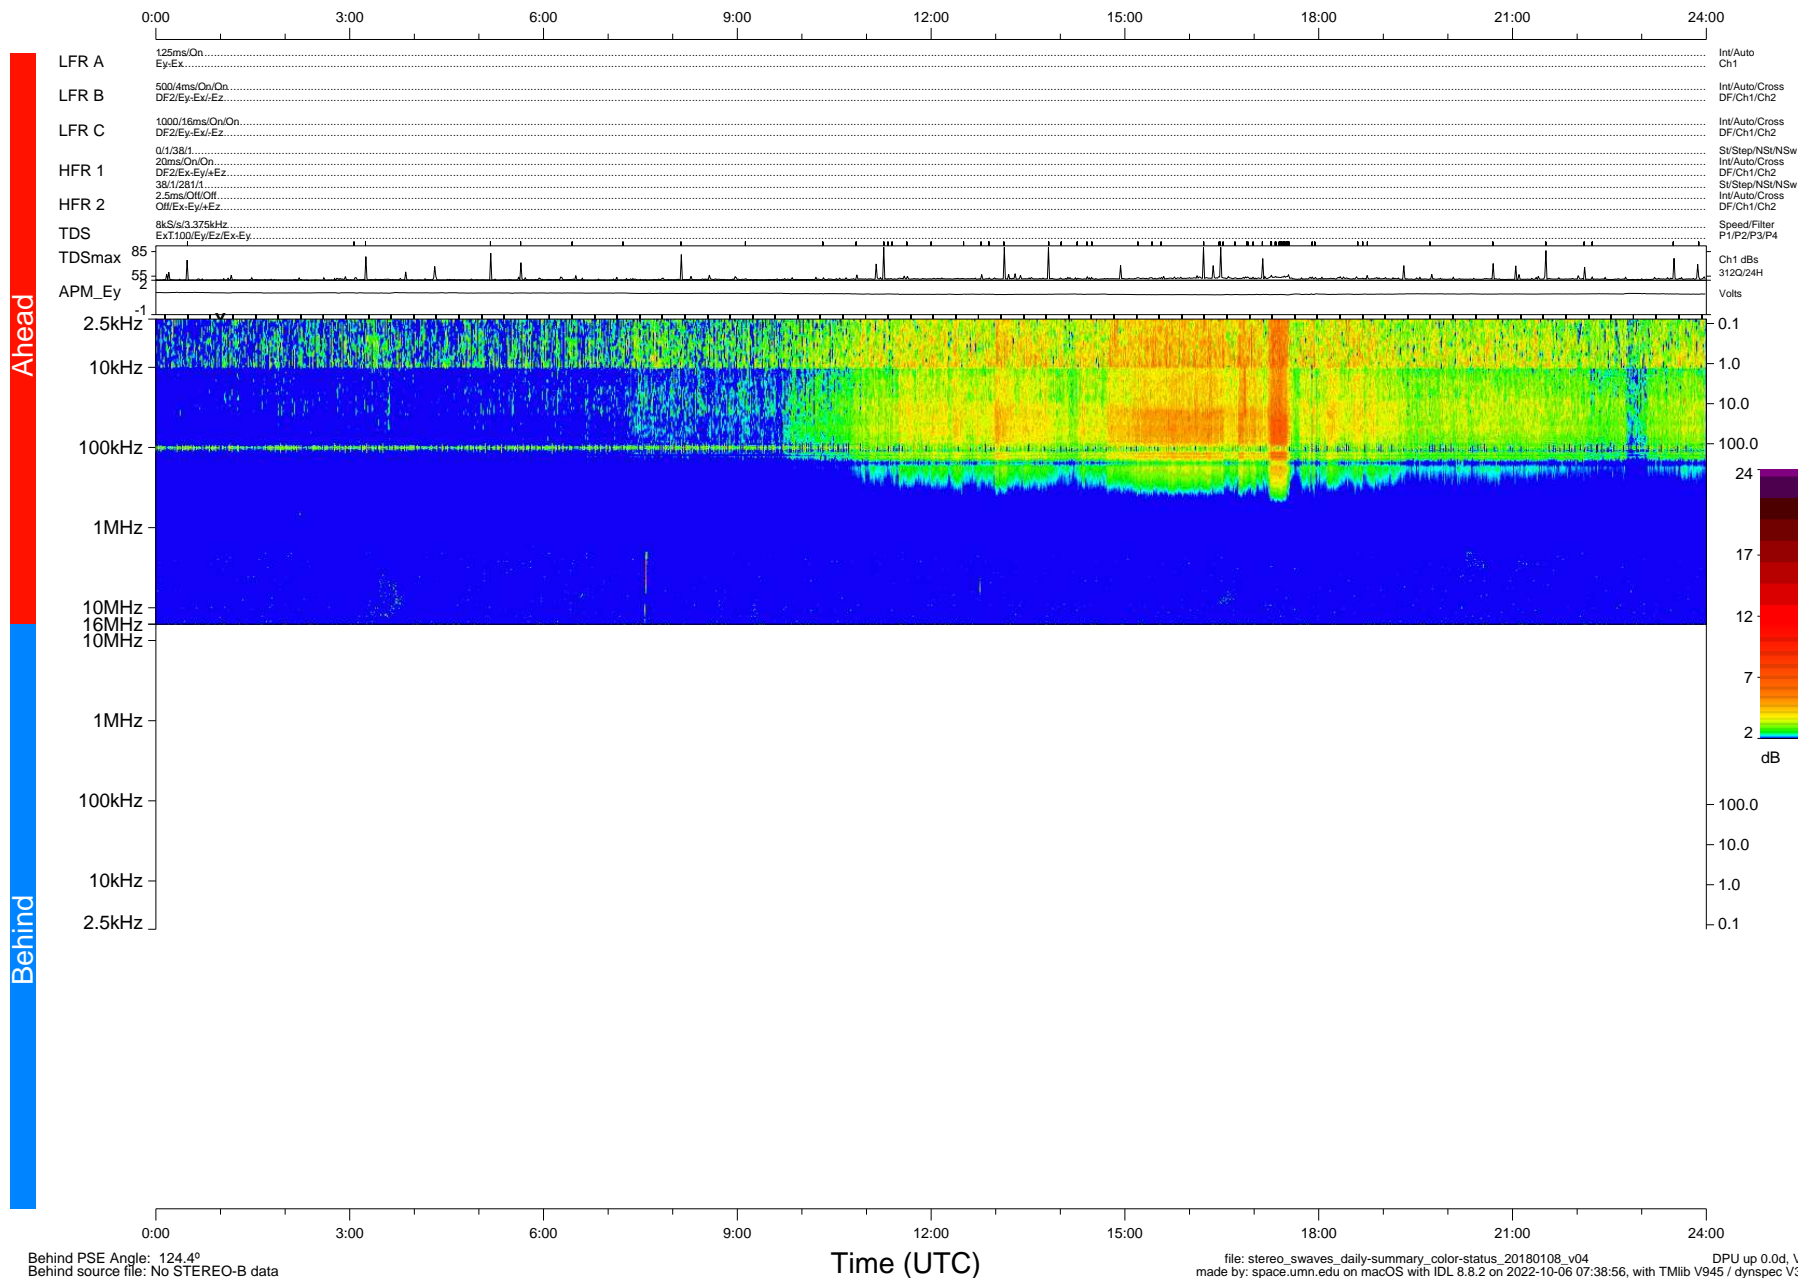

STEREO/WAVES Daily Summary - 08-Jan-2018 (DOY 008)

Ahead source file: swaves_ahead_2018_008_1_05.fin (Recovery: 100.0% HK, 102% Pkts)
 Ahead PSE Angle: -122.0°

DPU up 915.9d, V412d28

Behind PSE Angle: 124.4°
 Behind source file: No STEREO-B data

file: stereo_swaves_daily-summary_color-status_20180108_v04
 made by: space.umn.edu on macOS with IDL 8.8.2 on 2022-10-06 07:38:56, with Tlib V945 / dynspec V311