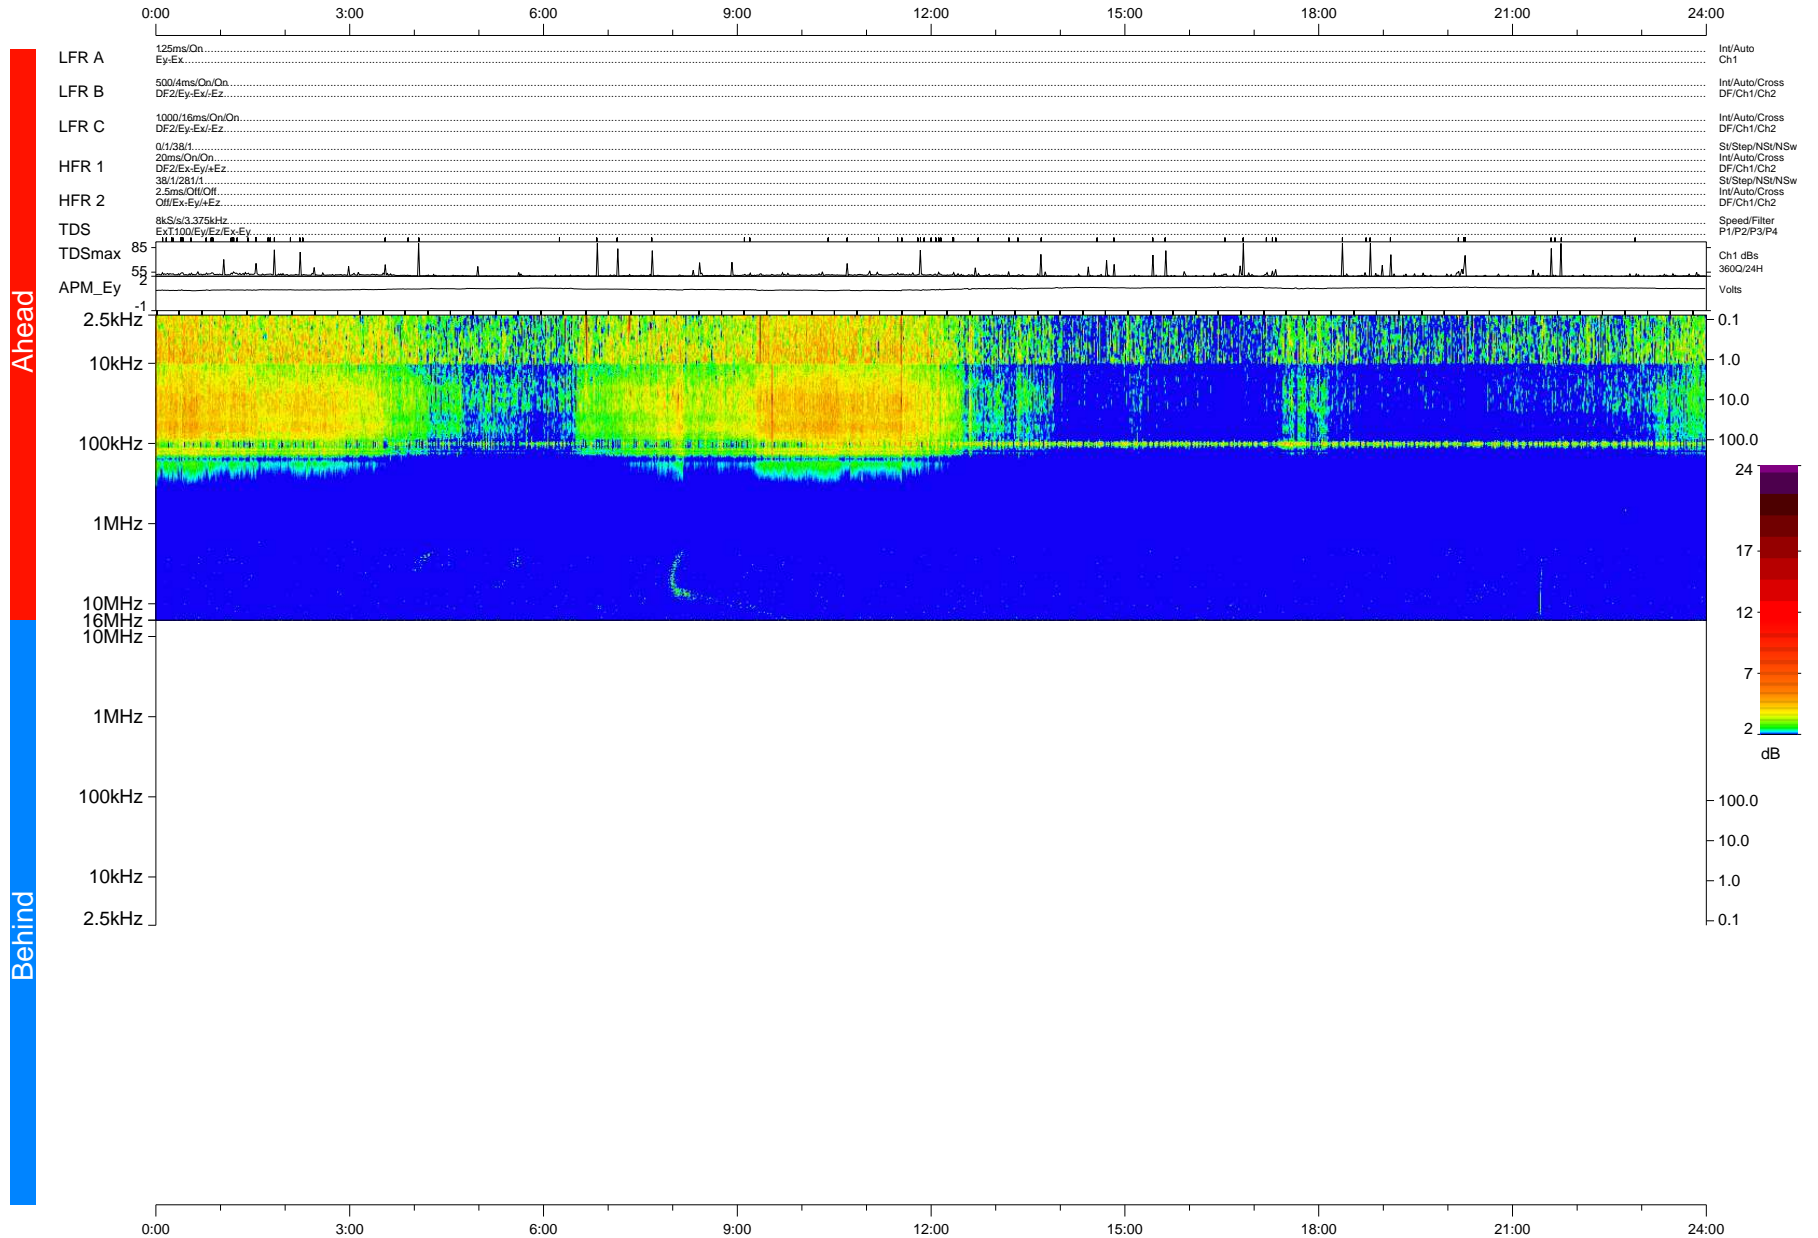

# STEREO/WAVES Daily Summary - 07-Jan-2018 (DOY 007)

Ahead source file: swaves\_ahead\_2018\_007\_1\_05.fin (Recovery: 100.0% HK, 109% Pkts)  
 Ahead PSE Angle: -122.0°

DPU up 914.9d, V412d28

Behind PSE Angle: 124.6°  
 Behind source file: No STEREO-B data

Time (UTC)

file: stereo\_swaves\_daily-summary\_color-status\_20180107\_v04  
 made by: space.umn.edu on macOS with IDL 8.8.2 on 2022-10-06 07:37:29, with TLib V945 / dynspec V311

DPU up 0.0d, Vd0