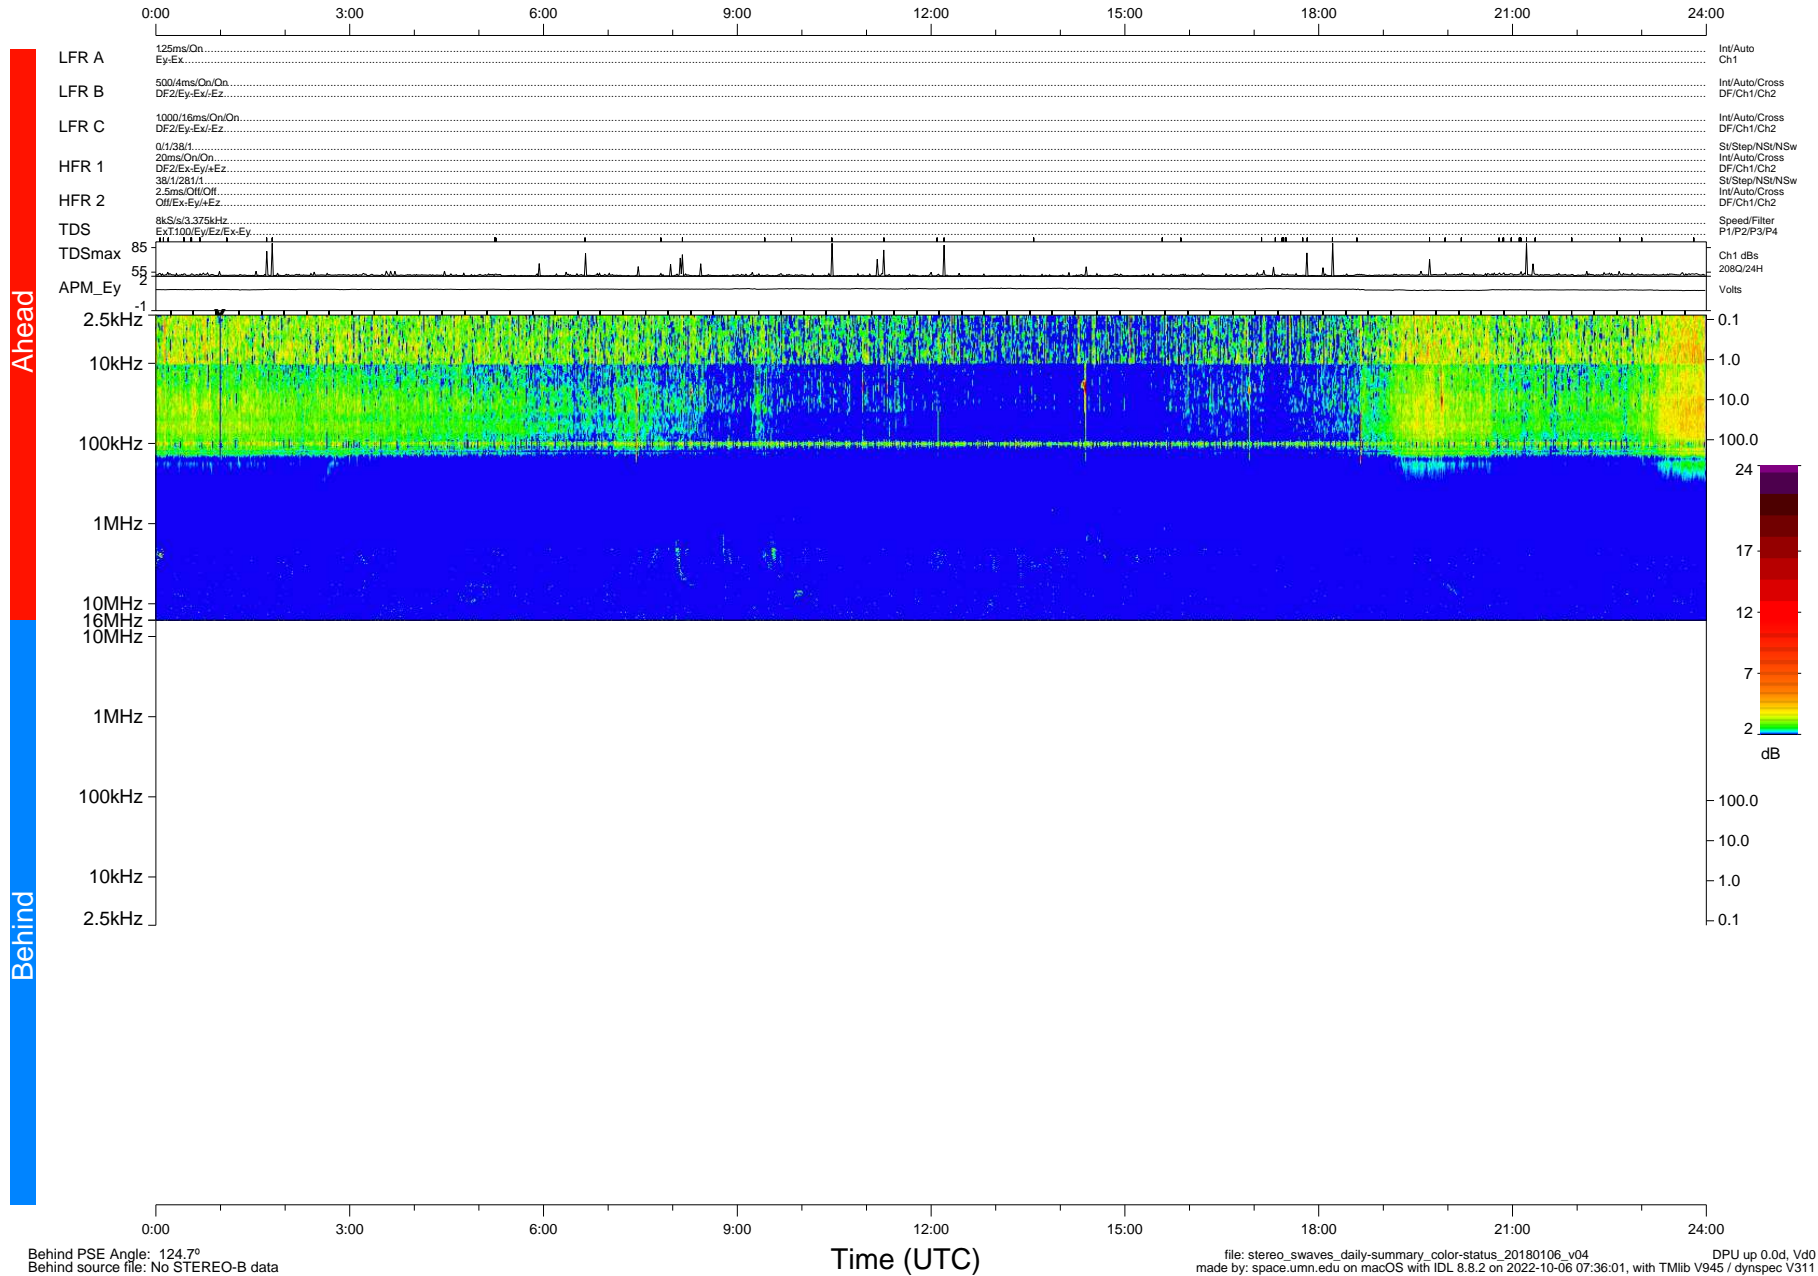

STEREO/WAVES Daily Summary - 06-Jan-2018 (DOY 006)

Ahead source file: swaves_ahead_2018_006_1_05.fin (Recovery: 100.0% HK, 86% Pkts)
Ahead PSE Angle: -122.0°

DPU up 913.9d, V412d28

Behind PSE Angle: 124.7°
Behind source file: No STEREO-B data