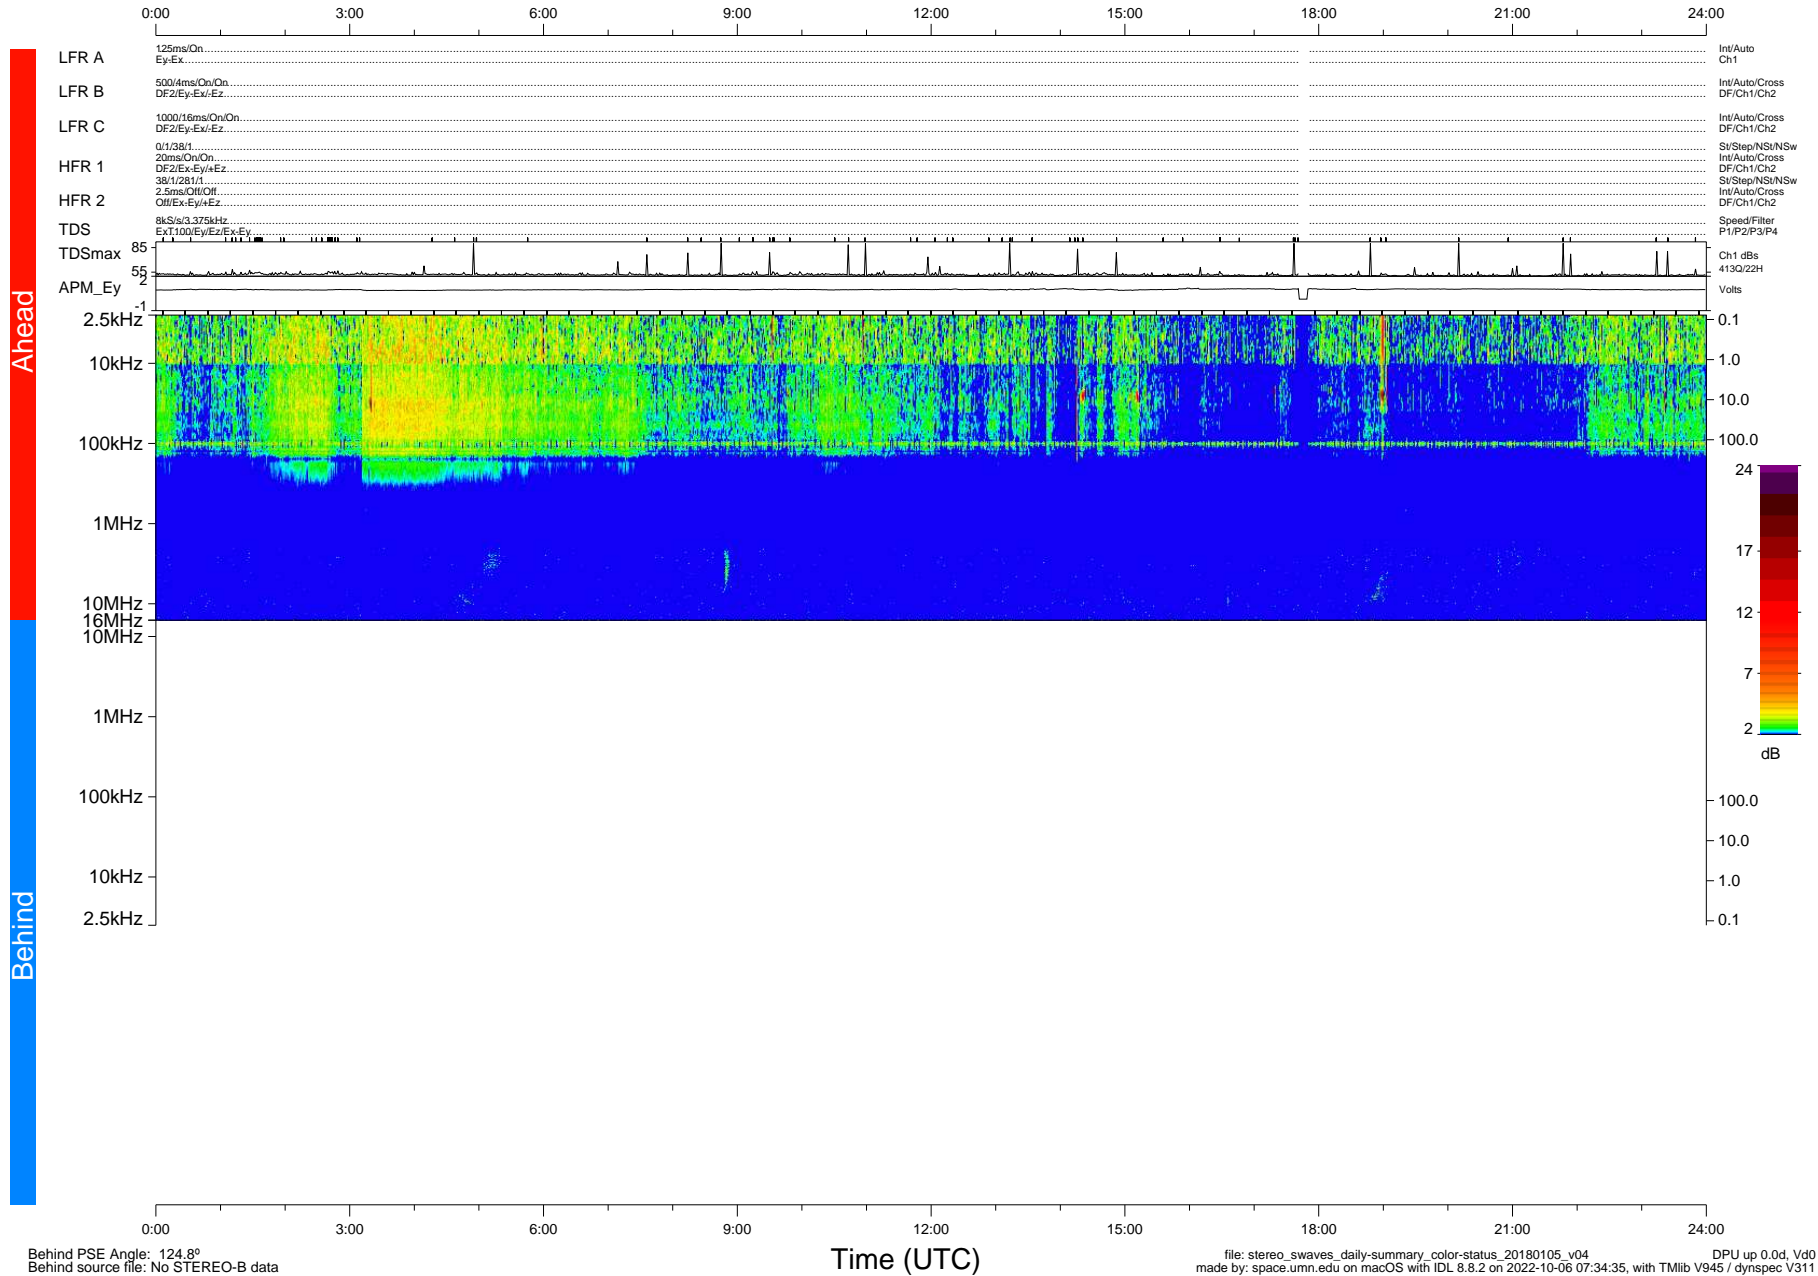

STEREO/WAVES Daily Summary - 05-Jan-2018 (DOY 005)

Ahead source file: swaves_ahead_2018_005_1_05.fin (Recovery: 99.4% HK, 116% Pkts)
 Ahead PSE Angle: -122.1°

DPU up 912.9d, V412d28

Behind PSE Angle: 124.8°
 Behind source file: No STEREO-B data

Time (UTC)

file: stereo_swaves_daily-summary_color-status_20180105_v04
 made by: space.umn.edu on macOS with IDL 8.8.2 on 2022-10-06 07:34:35, with TMLib V945 / dynspec V311

DPU up 0.0d, Vd0