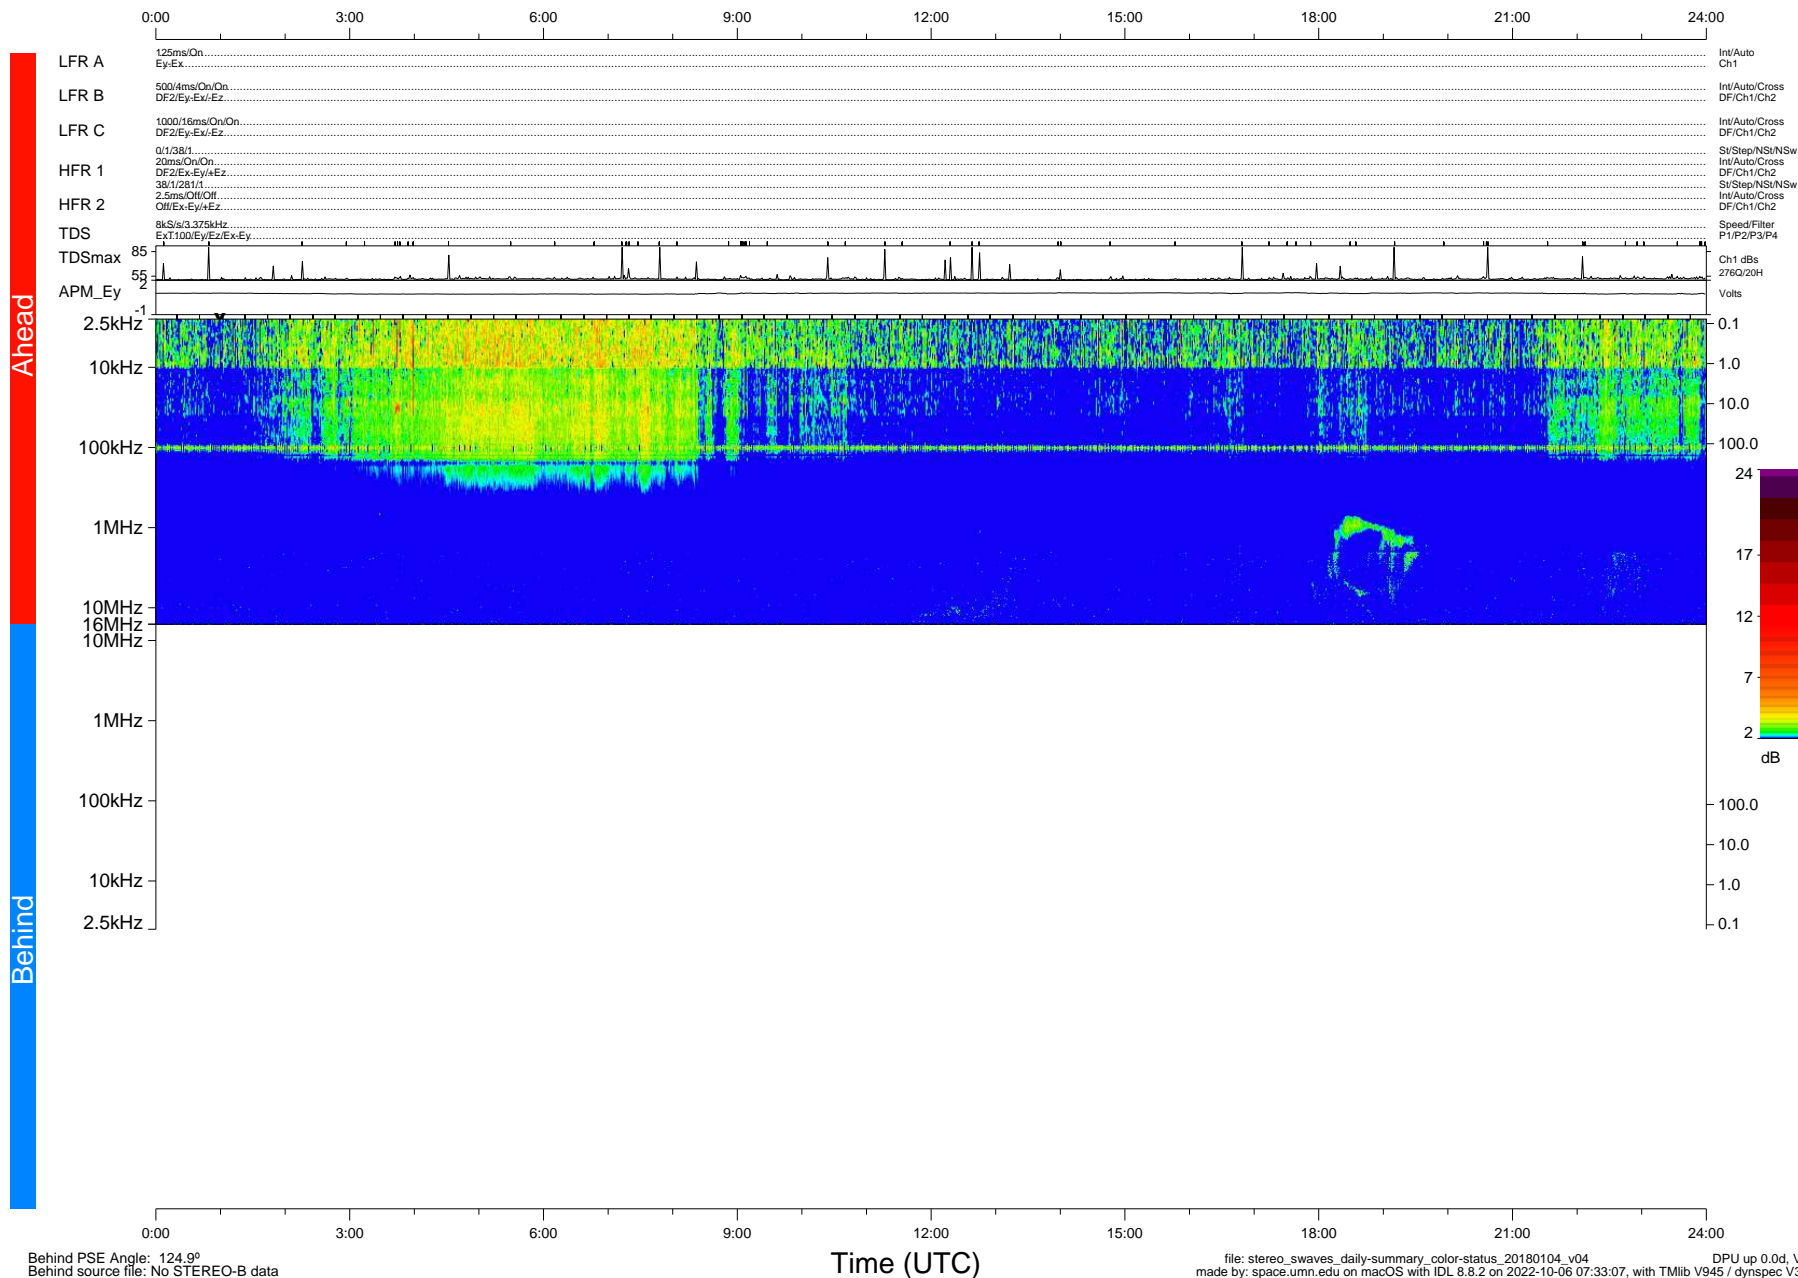

STEREO/WAVES Daily Summary - 04-Jan-2018 (DOY 004)

Ahead source file: swaves_ahead_2018_004_1_05.fin (Recovery: 100.0% HK, 96% Pkts)
Ahead PSE Angle: -122.2°

DPU up 911.9d, V412d28

Behind PSE Angle: 124.9°
Behind source file: No STEREO-B data