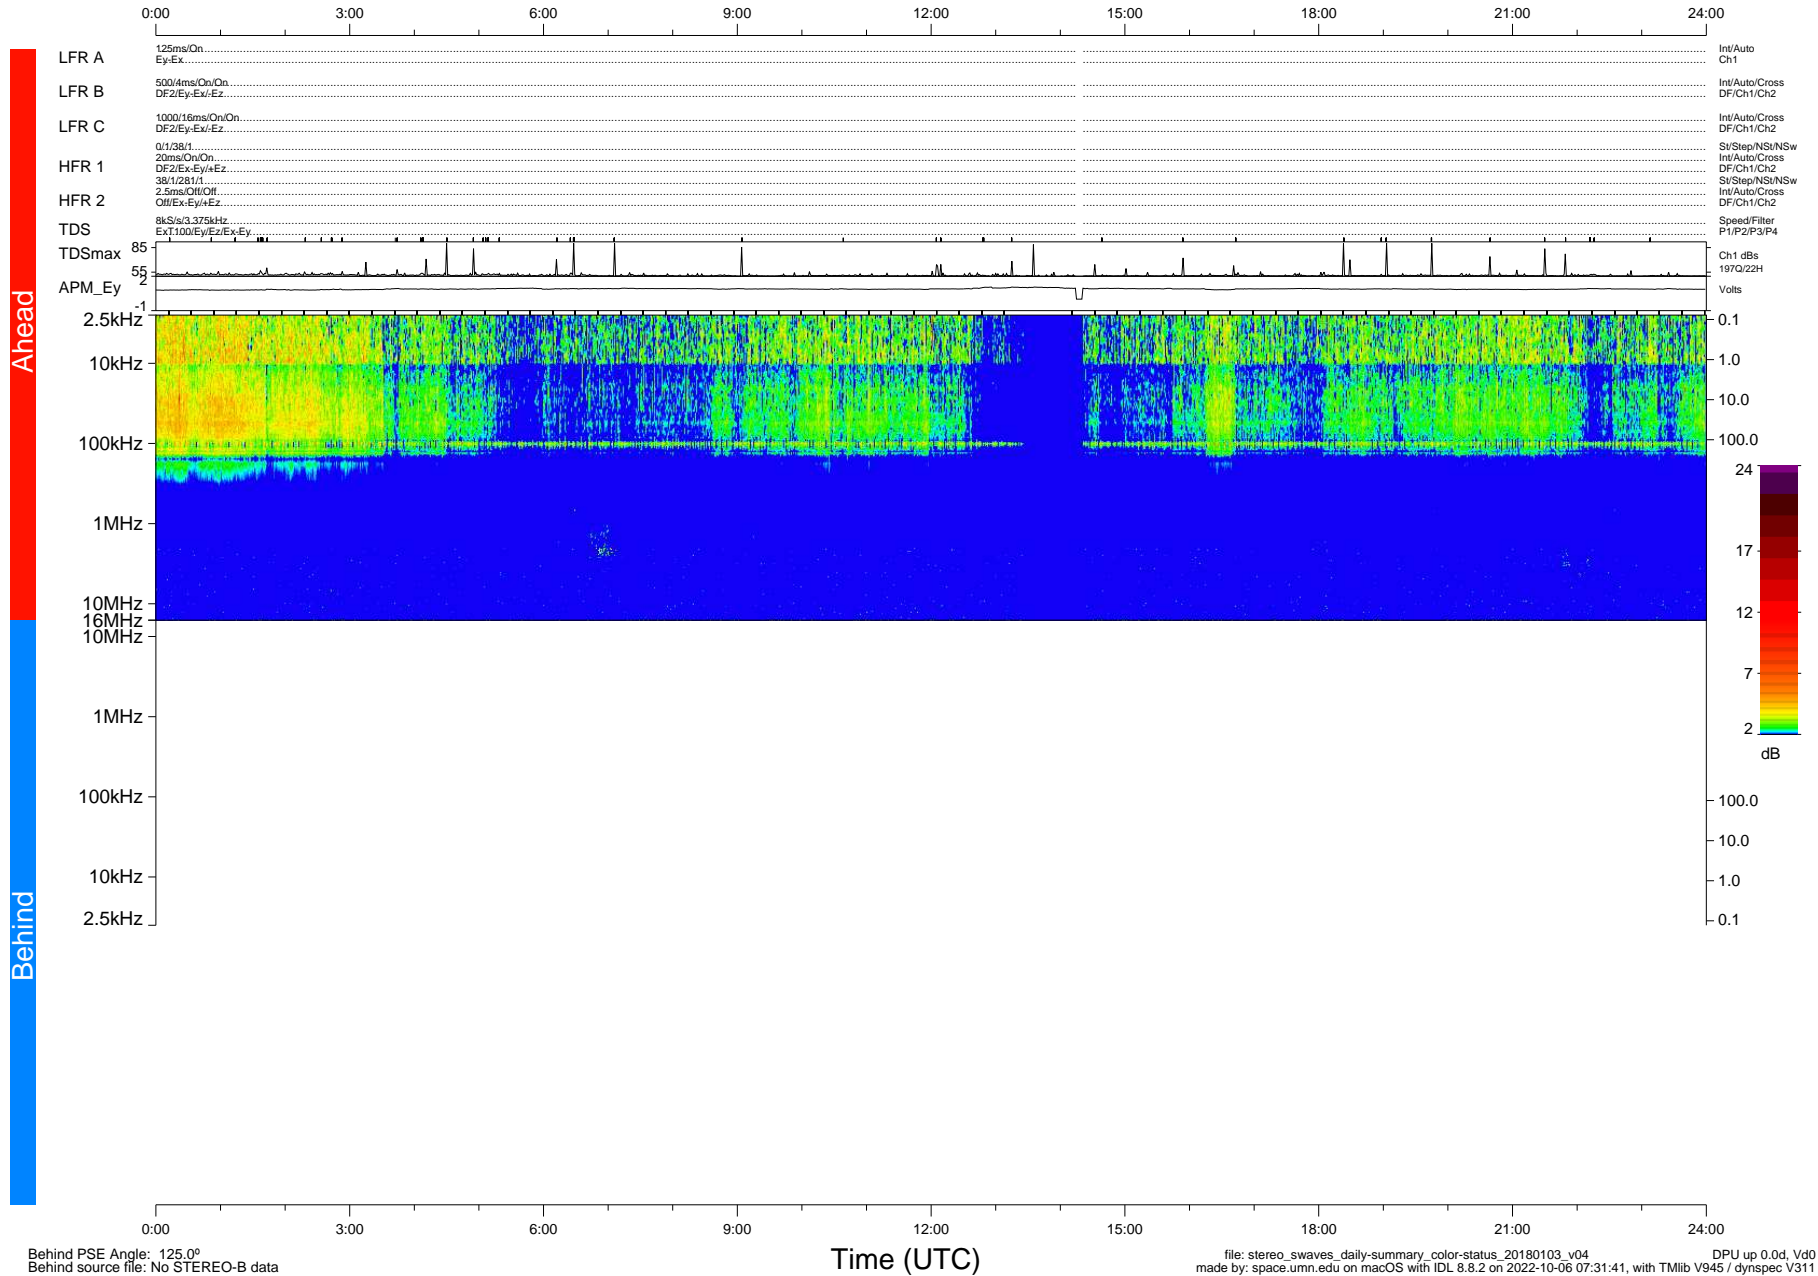

STEREO/WAVES Daily Summary - 03-Jan-2018 (DOY 003)

Ahead source file: swaves_ahead_2018_003_1_05.fin (Recovery: 99.6% HK, 83% Pkts)
 Ahead PSE Angle: -122.2°

DPU up 910.9d, V412d28

Behind PSE Angle: 125.0°
 Behind source file: No STEREO-B data

file: stereo_swaves_daily-summary_color-status_20180103_v04
 made by: space.umn.edu on macOS with IDL 8.8.2 on 2022-10-06 07:31:41, with TLib V945 / dynspec V311
 DPU up 0.0d, Vd0