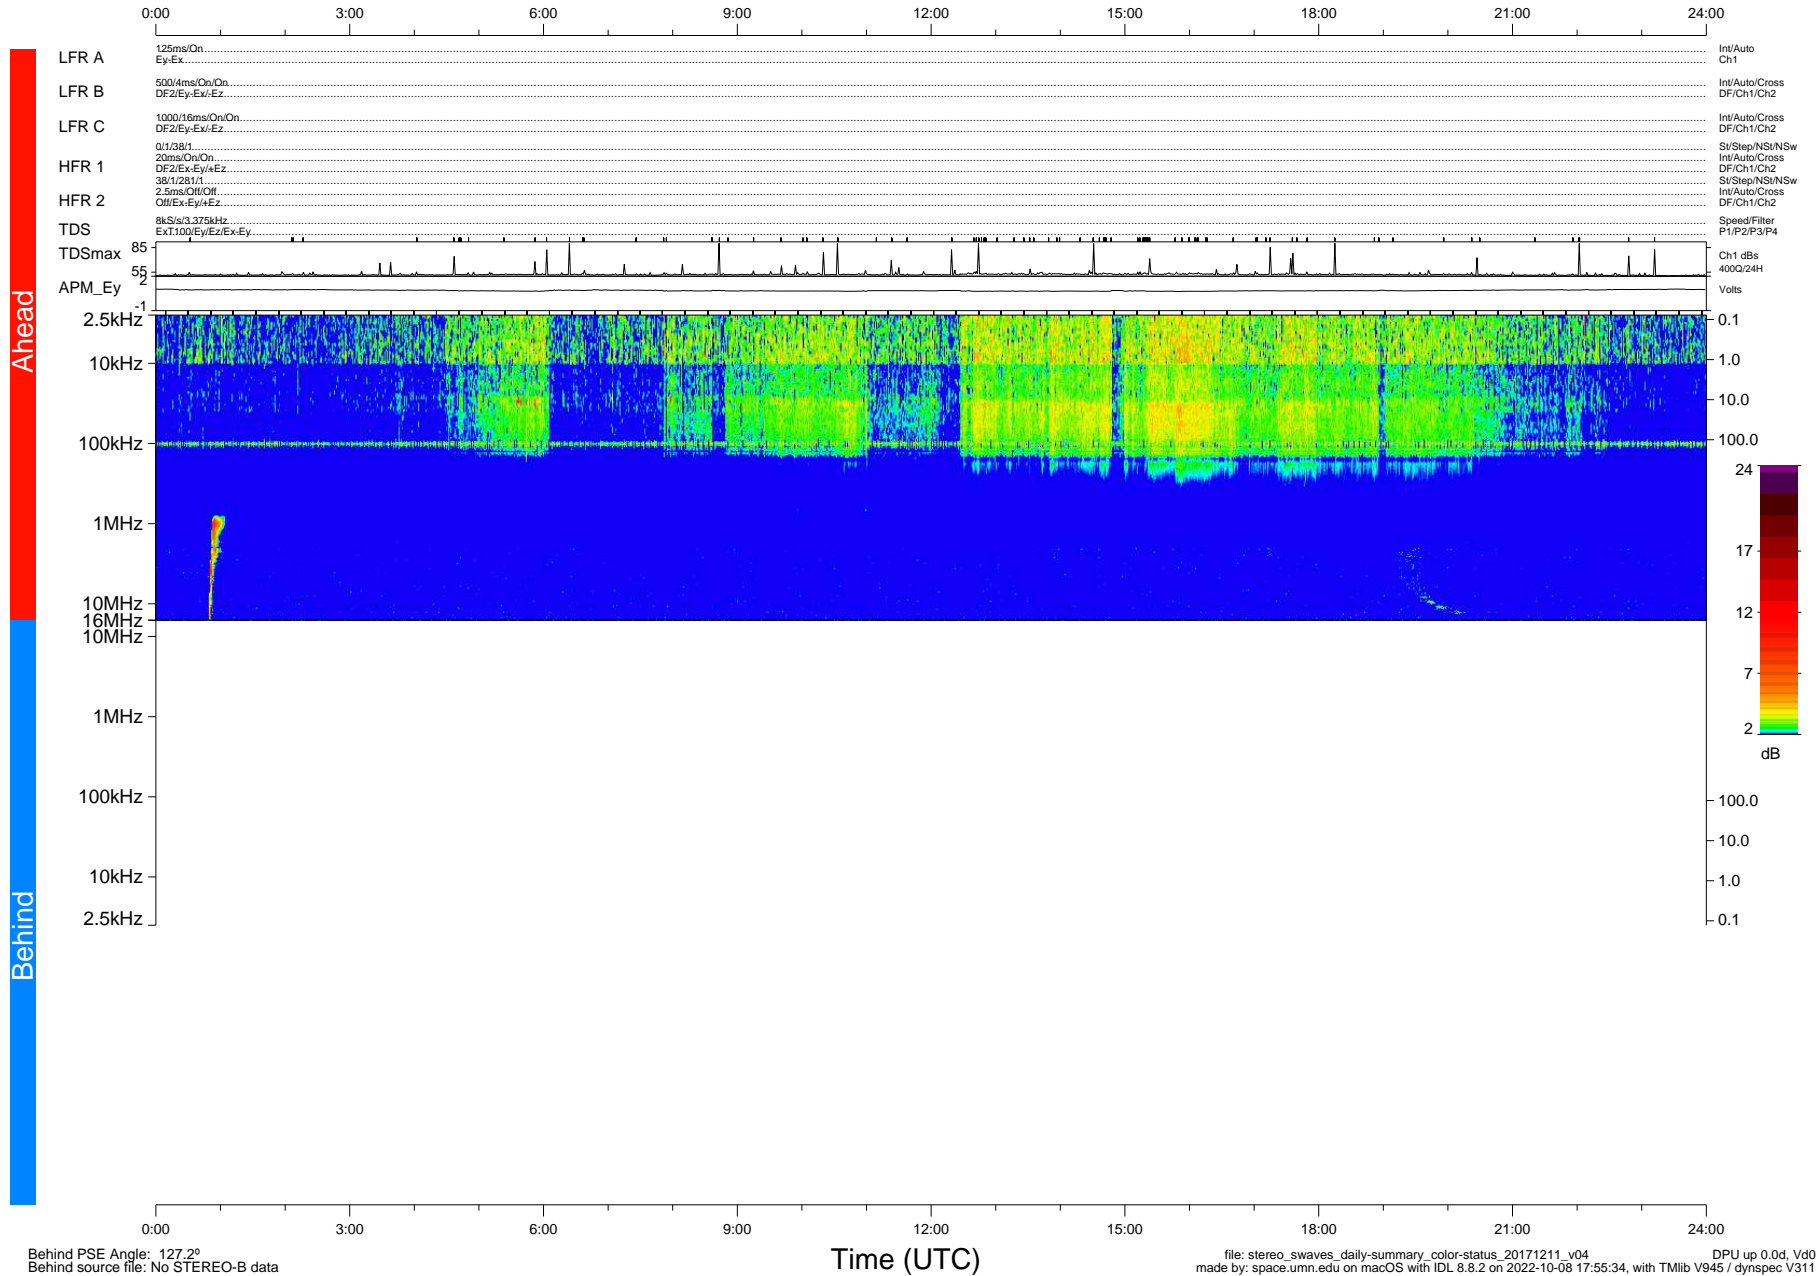

STEREO/WAVES Daily Summary - 11-Dec-2017 (DOY 345)

Ahead source file: swaves_ahead_2017_345_1_05.fin (Recovery: 100.0% HK, 115% Pkts)
Ahead PSE Angle: -123.0°

DPU up 887.9d, V412d28

Behind PSE Angle: 127.2°
Behind source file: No STEREO-B data