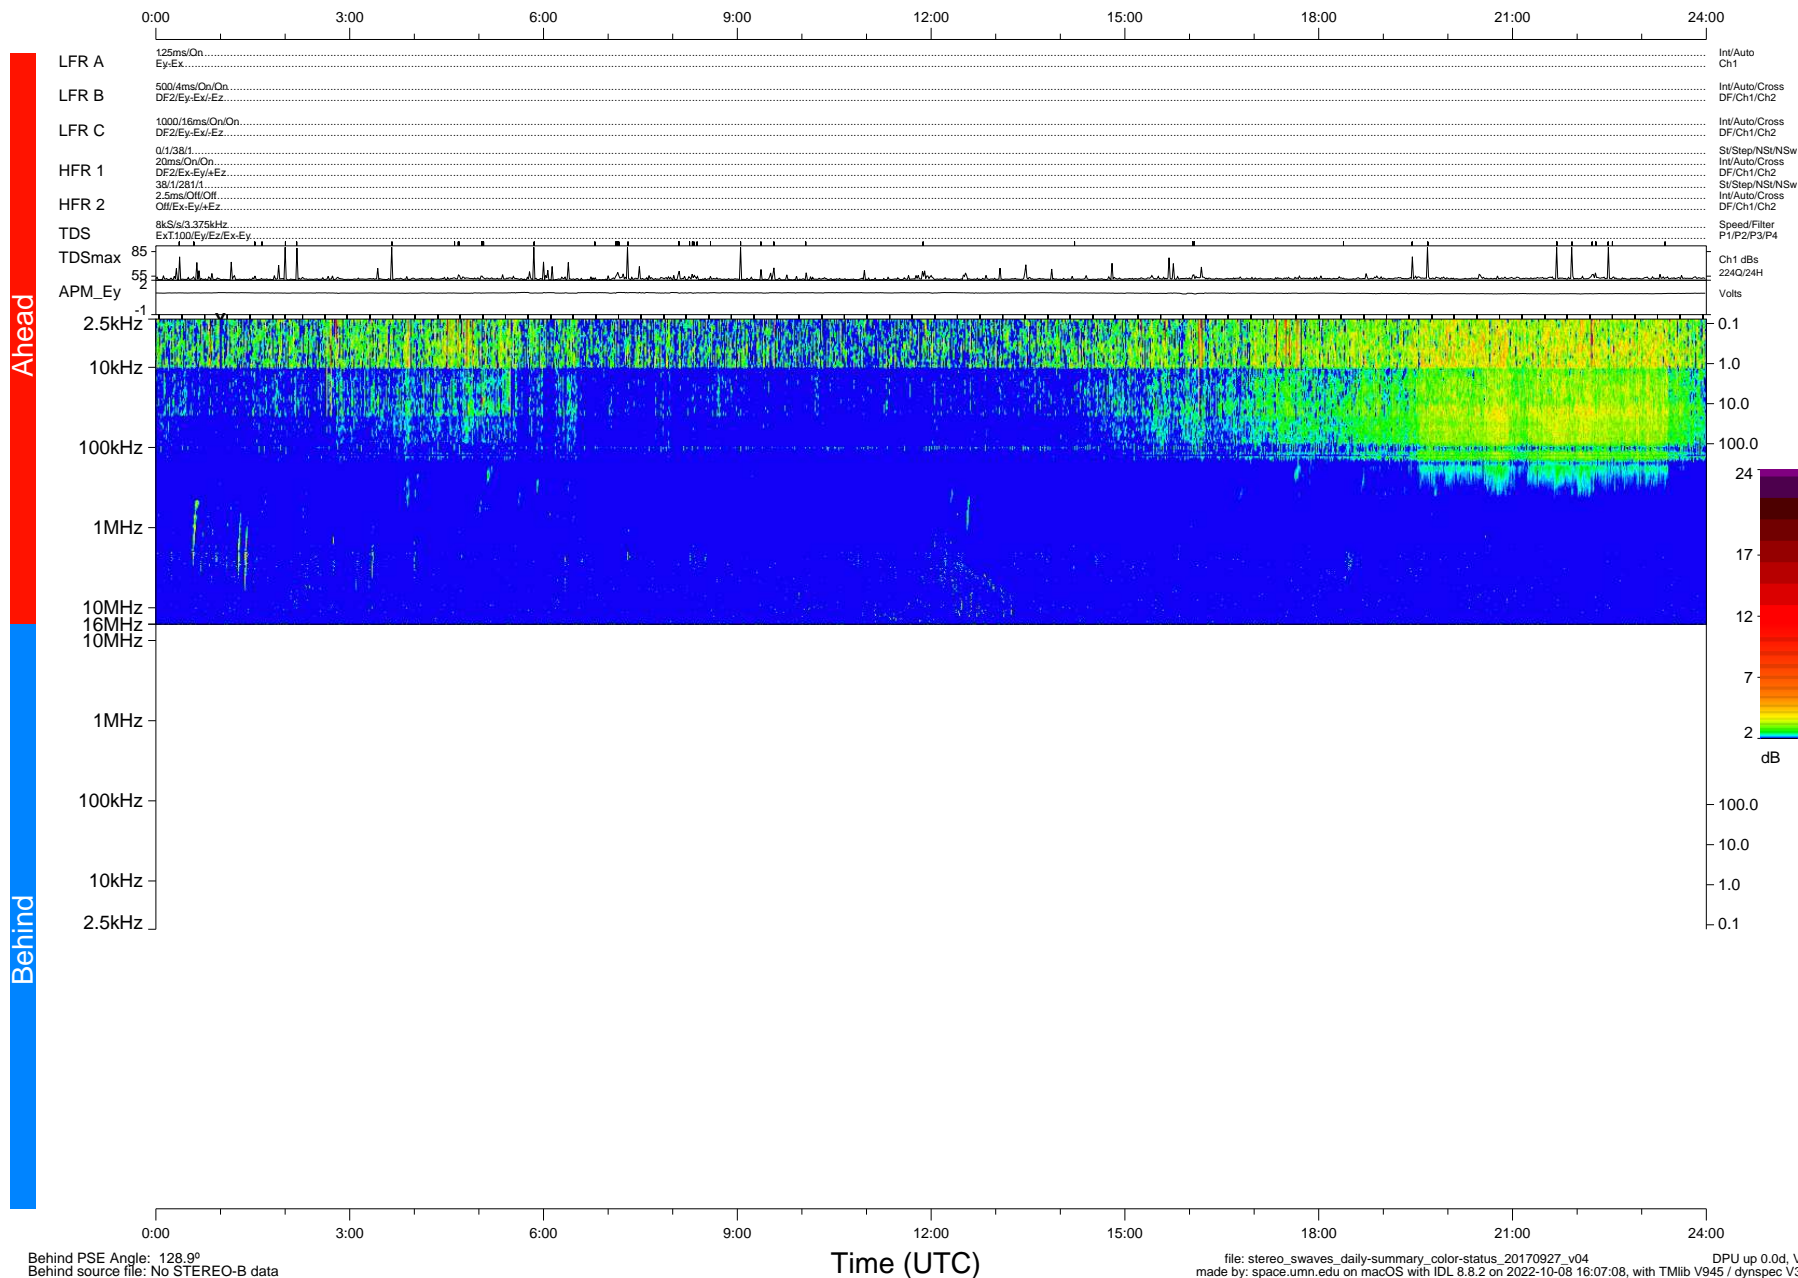

# STEREO/WAVES Daily Summary - 27-Sep-2017 (DOY 270)

Ahead source file: swaves\_ahead\_2017\_270\_1\_05.fin (Recovery: 100.0% HK, 88% Pkts)  
 Ahead PSE Angle: -127.1°

DPU up 812.9d, V412d28

Behind PSE Angle: 128.9°  
 Behind source file: No STEREO-B data

file: stereo\_swaves\_daily-summary\_color-status\_20170927\_v04  
 made by: space.umn.edu on macOS with IDL 8.8.2 on 2022-10-08 16:07:08, with Tlib V945 / dynspec V311

DPU up 0.0d, Vd0