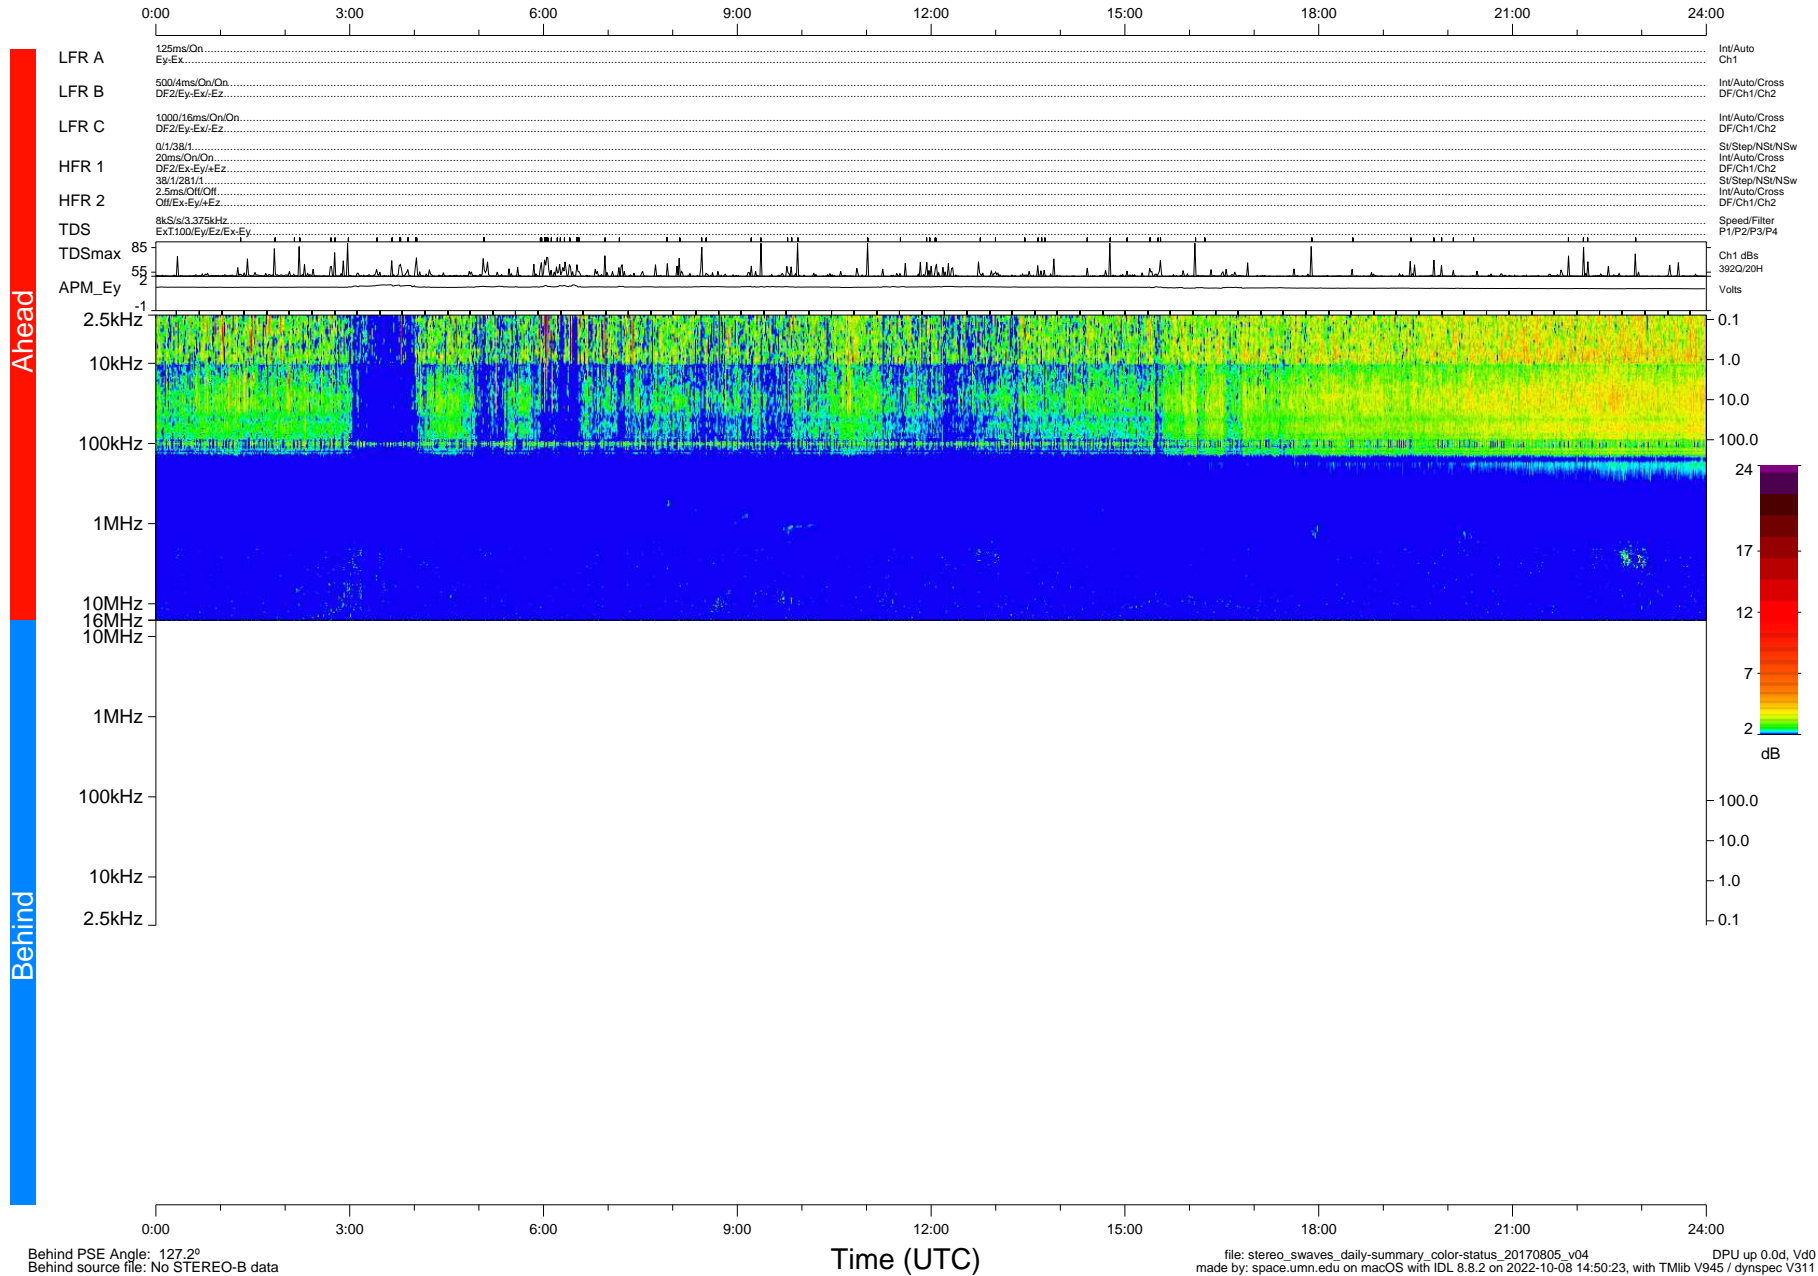

STEREO/WAVES Daily Summary - 05-Aug-2017 (DOY 217)

Ahead source file: swaves_ahead_2017_217_1_05.fin (Recovery: 100.0% HK, 113% Pkts)
Ahead PSE Angle: -131.1°

DPU up 759.9d, V412d28

Behind PSE Angle: 127.2°
Behind source file: No STEREO-B data