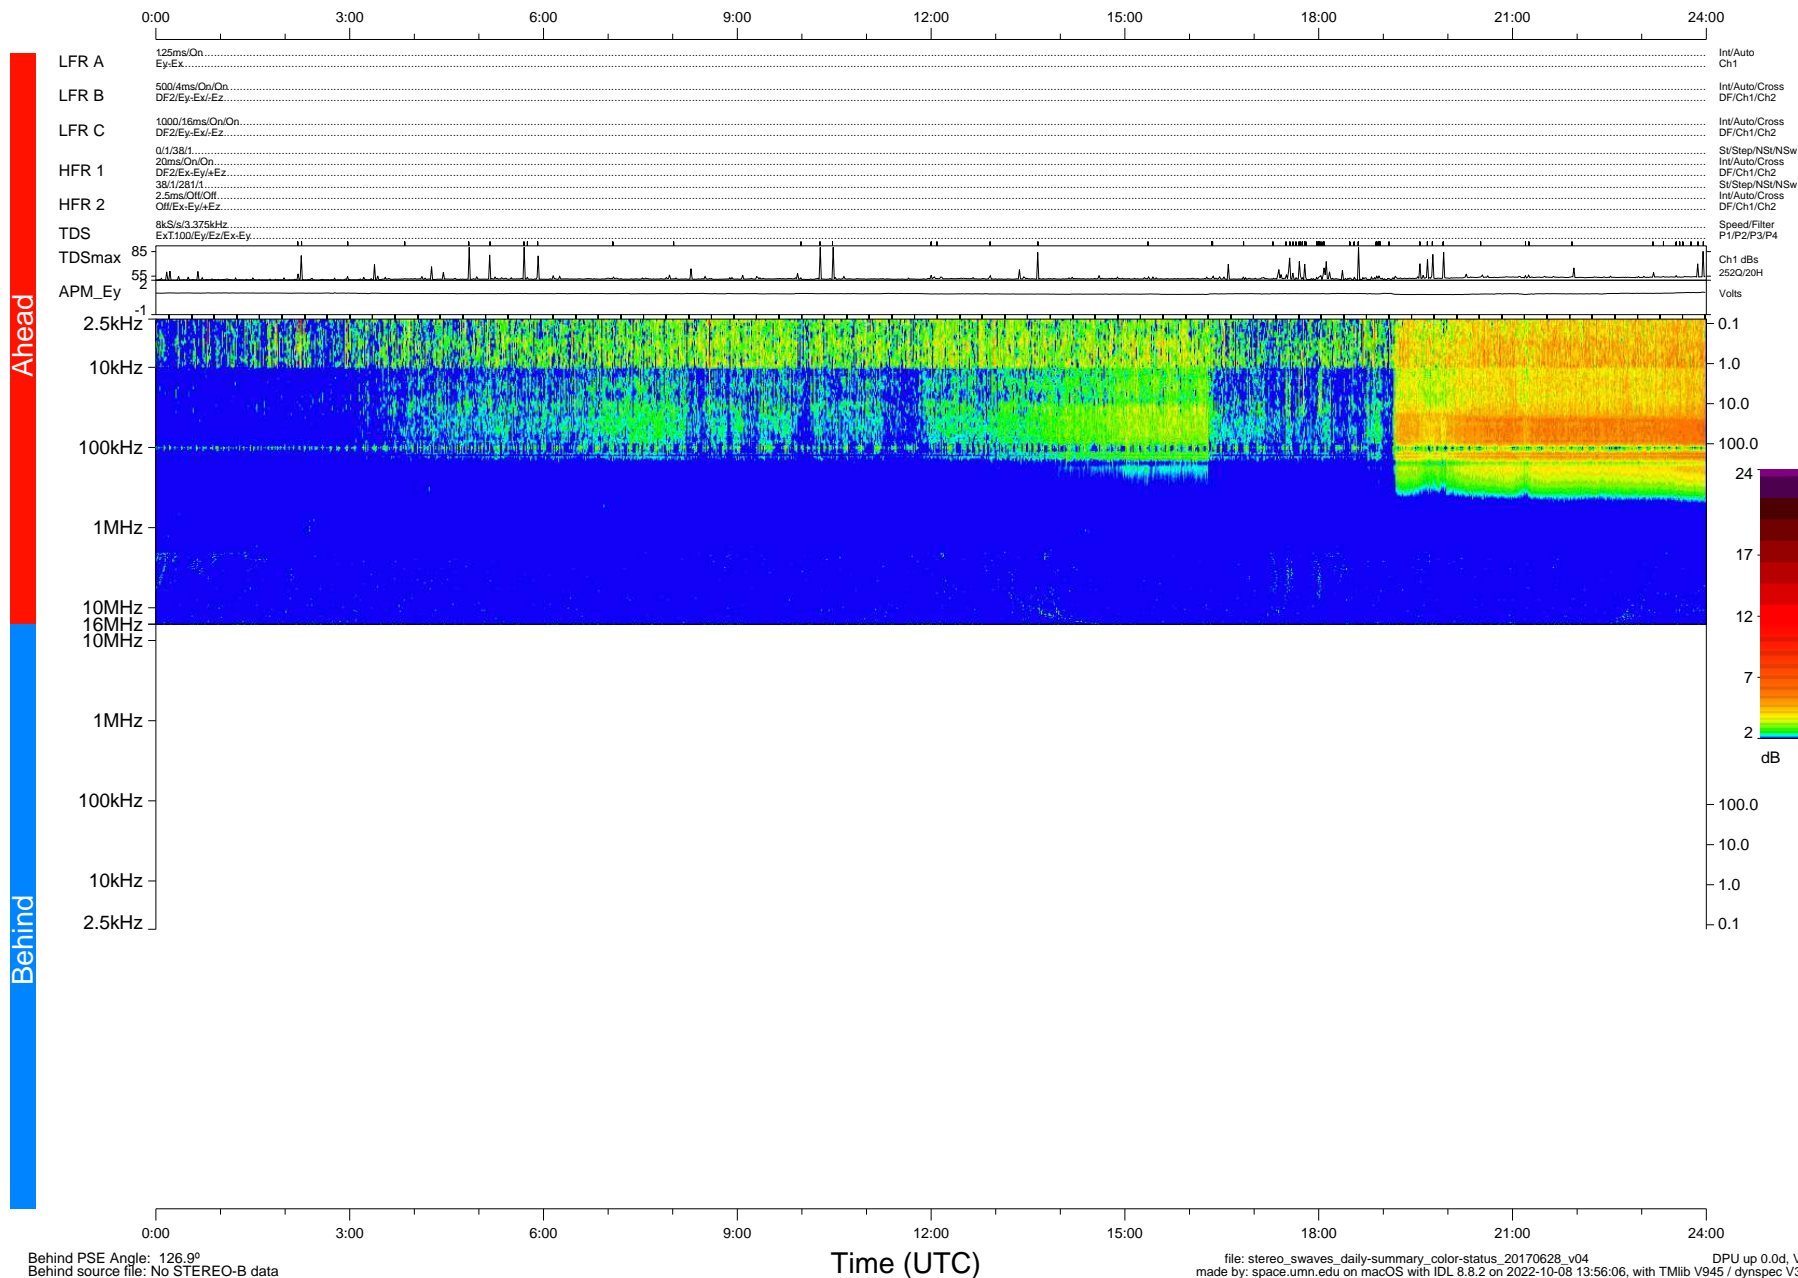

STEREO/WAVES Daily Summary - 28-Jun-2017 (DOY 179)

Ahead source file: swaves_ahead_2017_179_1_05.fin (Recovery: 100.0% HK, 92% PKts)
Ahead PSE Angle: -134.1°

DPU up 721.9d, V412d28

Behind PSE Angle: 126.9°
Behind source file: No STEREO-B data