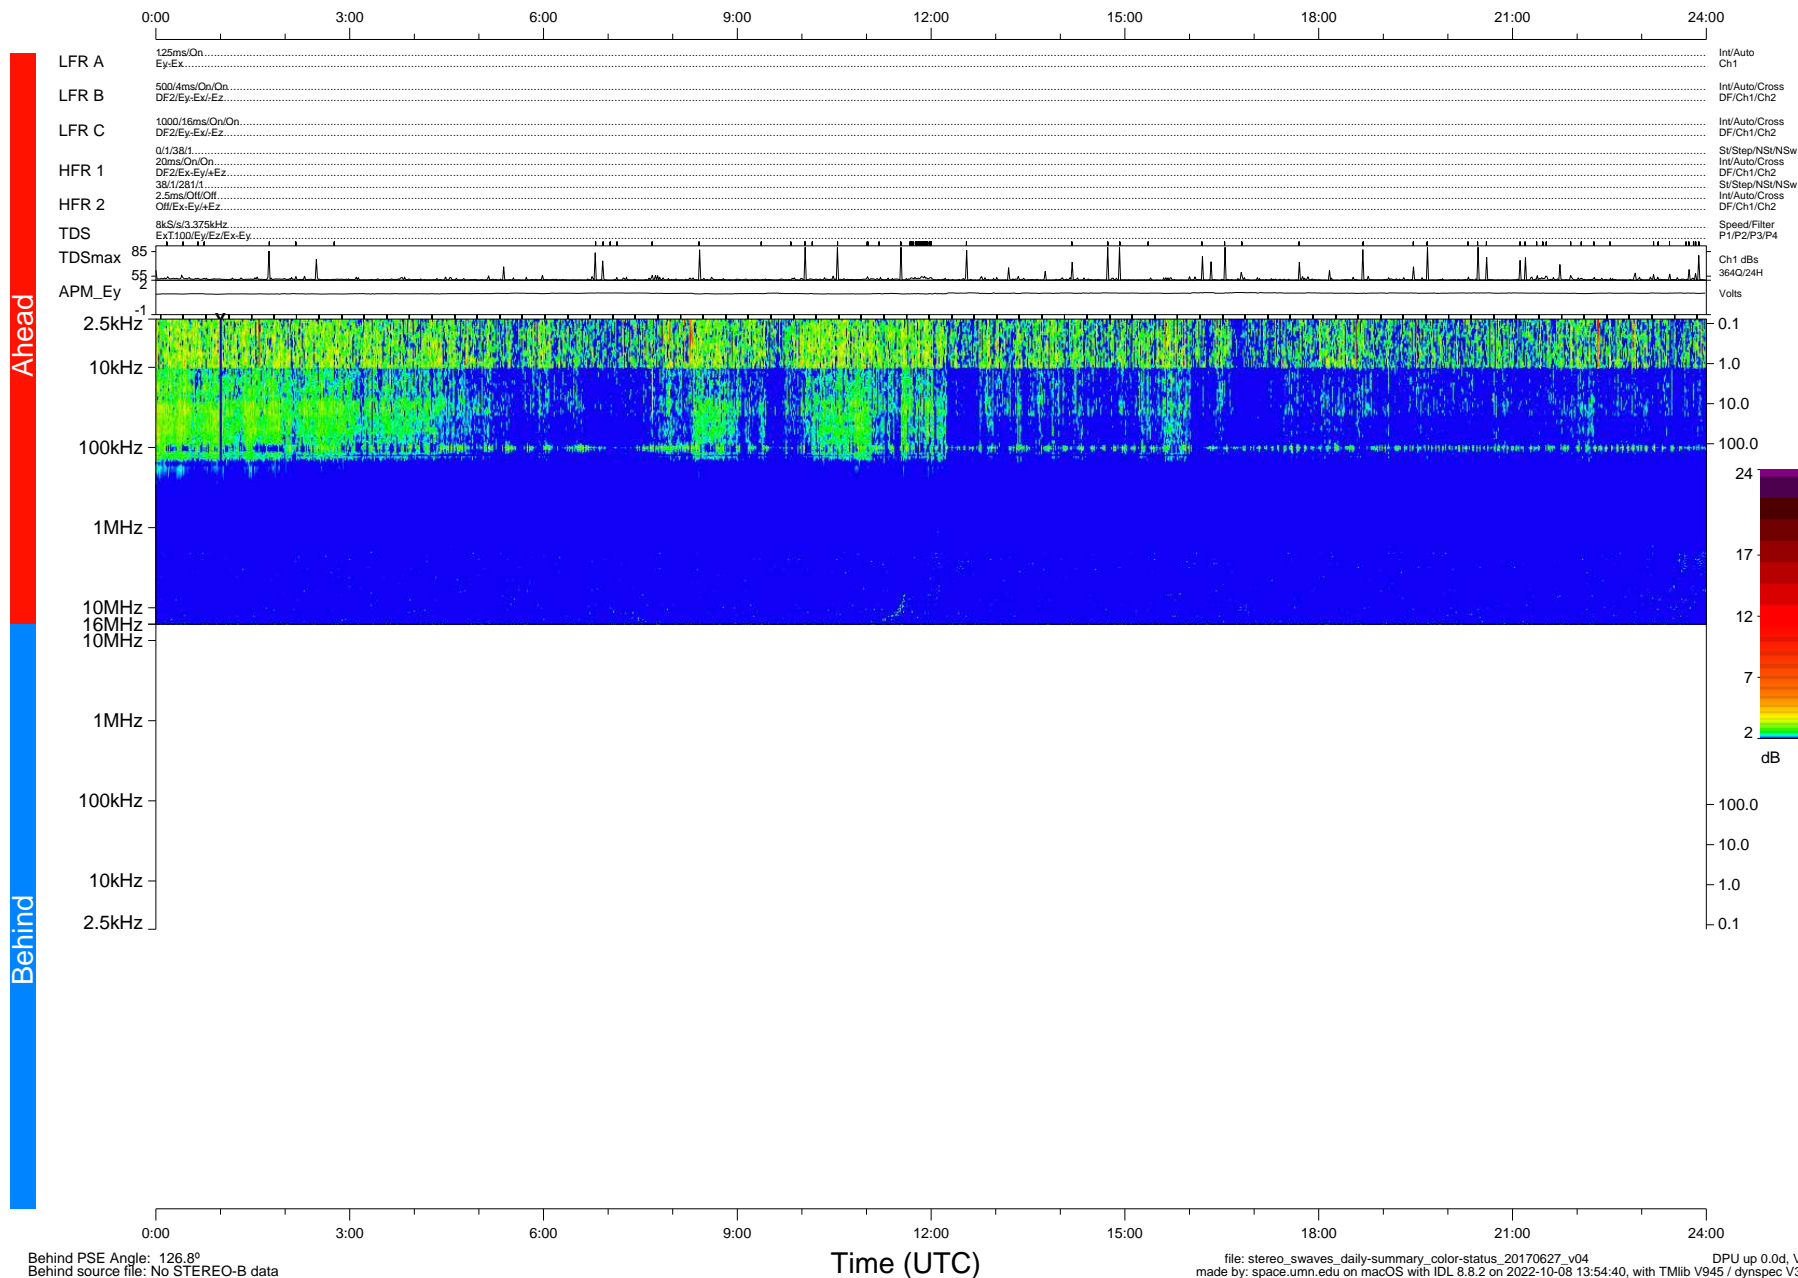

STEREO/WAVES Daily Summary - 27-Jun-2017 (DOY 178)

Ahead source file: swaves_ahead_2017_178_1_05.fin (Recovery: 100.0% HK, 109% Pkts)
Ahead PSE Angle: -134.3°

DPU up 720.9d, V412d28

Behind PSE Angle: 126.8°
Behind source file: No STEREO-B data