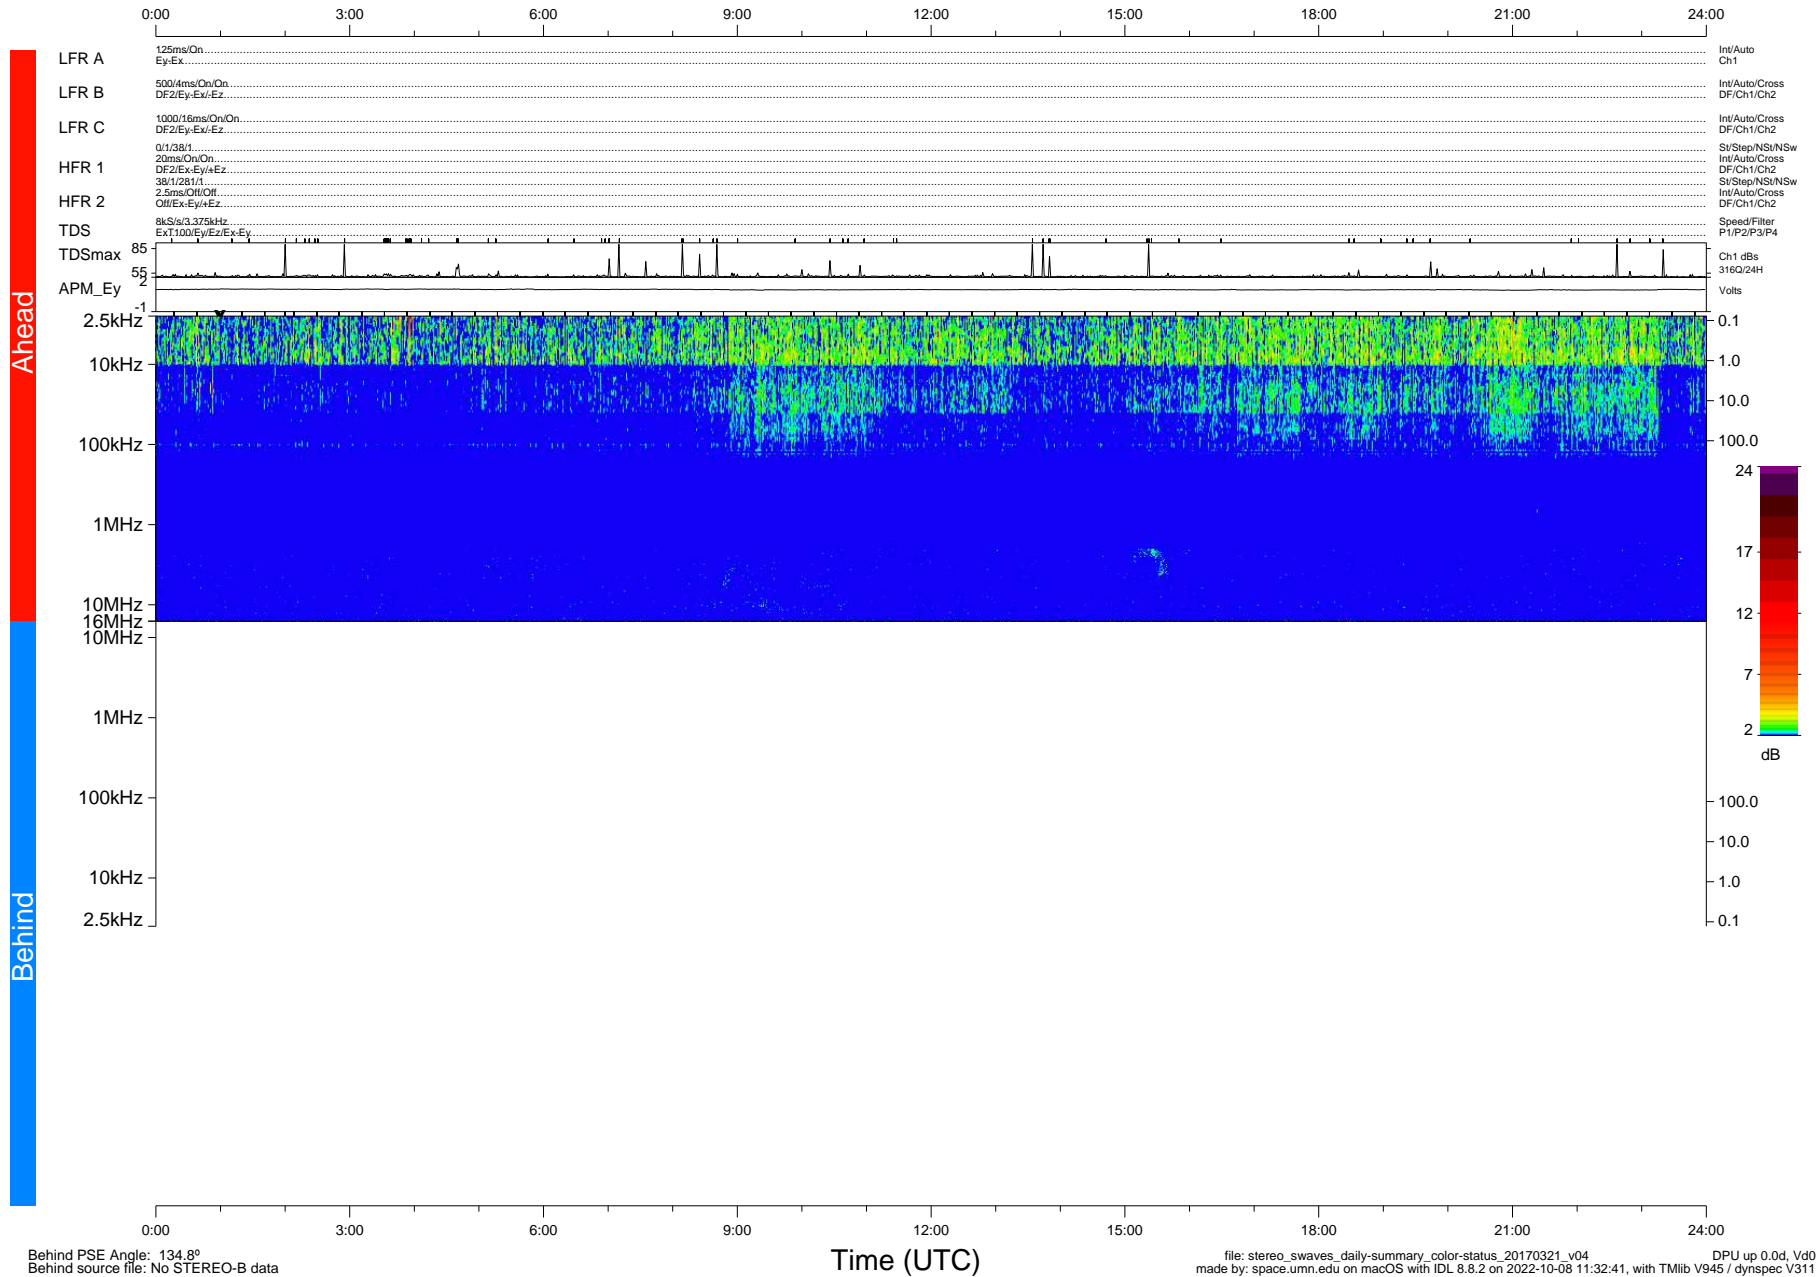

STEREO/WAVES Daily Summary - 21-Mar-2017 (DOY 080)

Ahead source file: swaves_ahead_2017_080_1_05.fin (Recovery: 100.0% HK, 102% Pkts)
 Ahead PSE Angle: -140.8°

DPU up 622.9d, V412d28

Behind PSE Angle: 134.8°
 Behind source file: No STEREO-B data

file: stereo_swaves_daily-summary_color-status_20170321_v04
 made by: space.umn.edu on macOS with IDL 8.8.2 on 2022-10-08 11:32:41, with TMLib V945 / dynspec V311
 DPU up 0.0d, Vd0