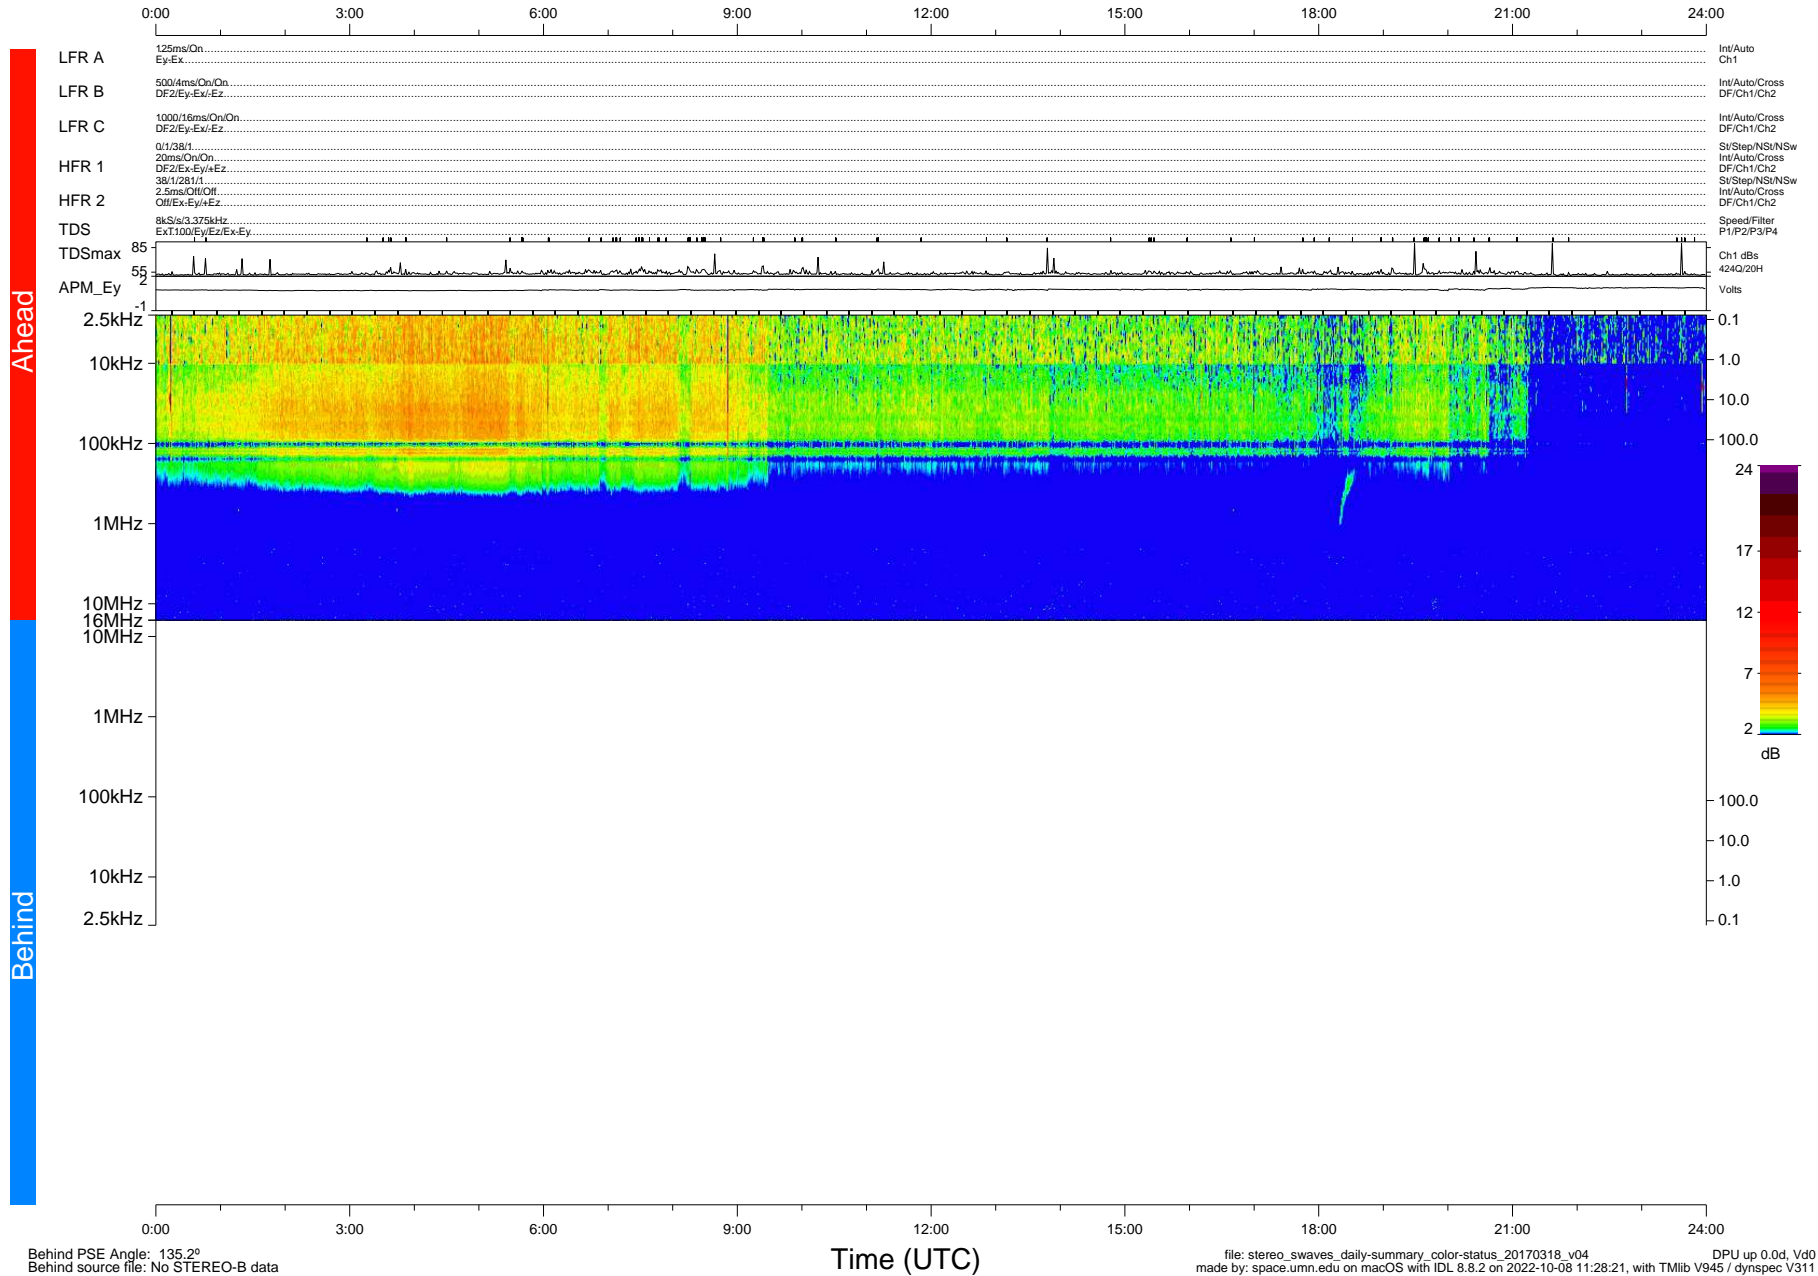

STEREO/WAVES Daily Summary - 18-Mar-2017 (DOY 077)

Ahead source file: swaves_ahead_2017_077_1_05.fin (Recovery: 100.0% HK, 117% Pkts)
Ahead PSE Angle: -141.0°

DPU up 619.9d, V412d28

Behind PSE Angle: 135.2°
Behind source file: No STEREO-B data