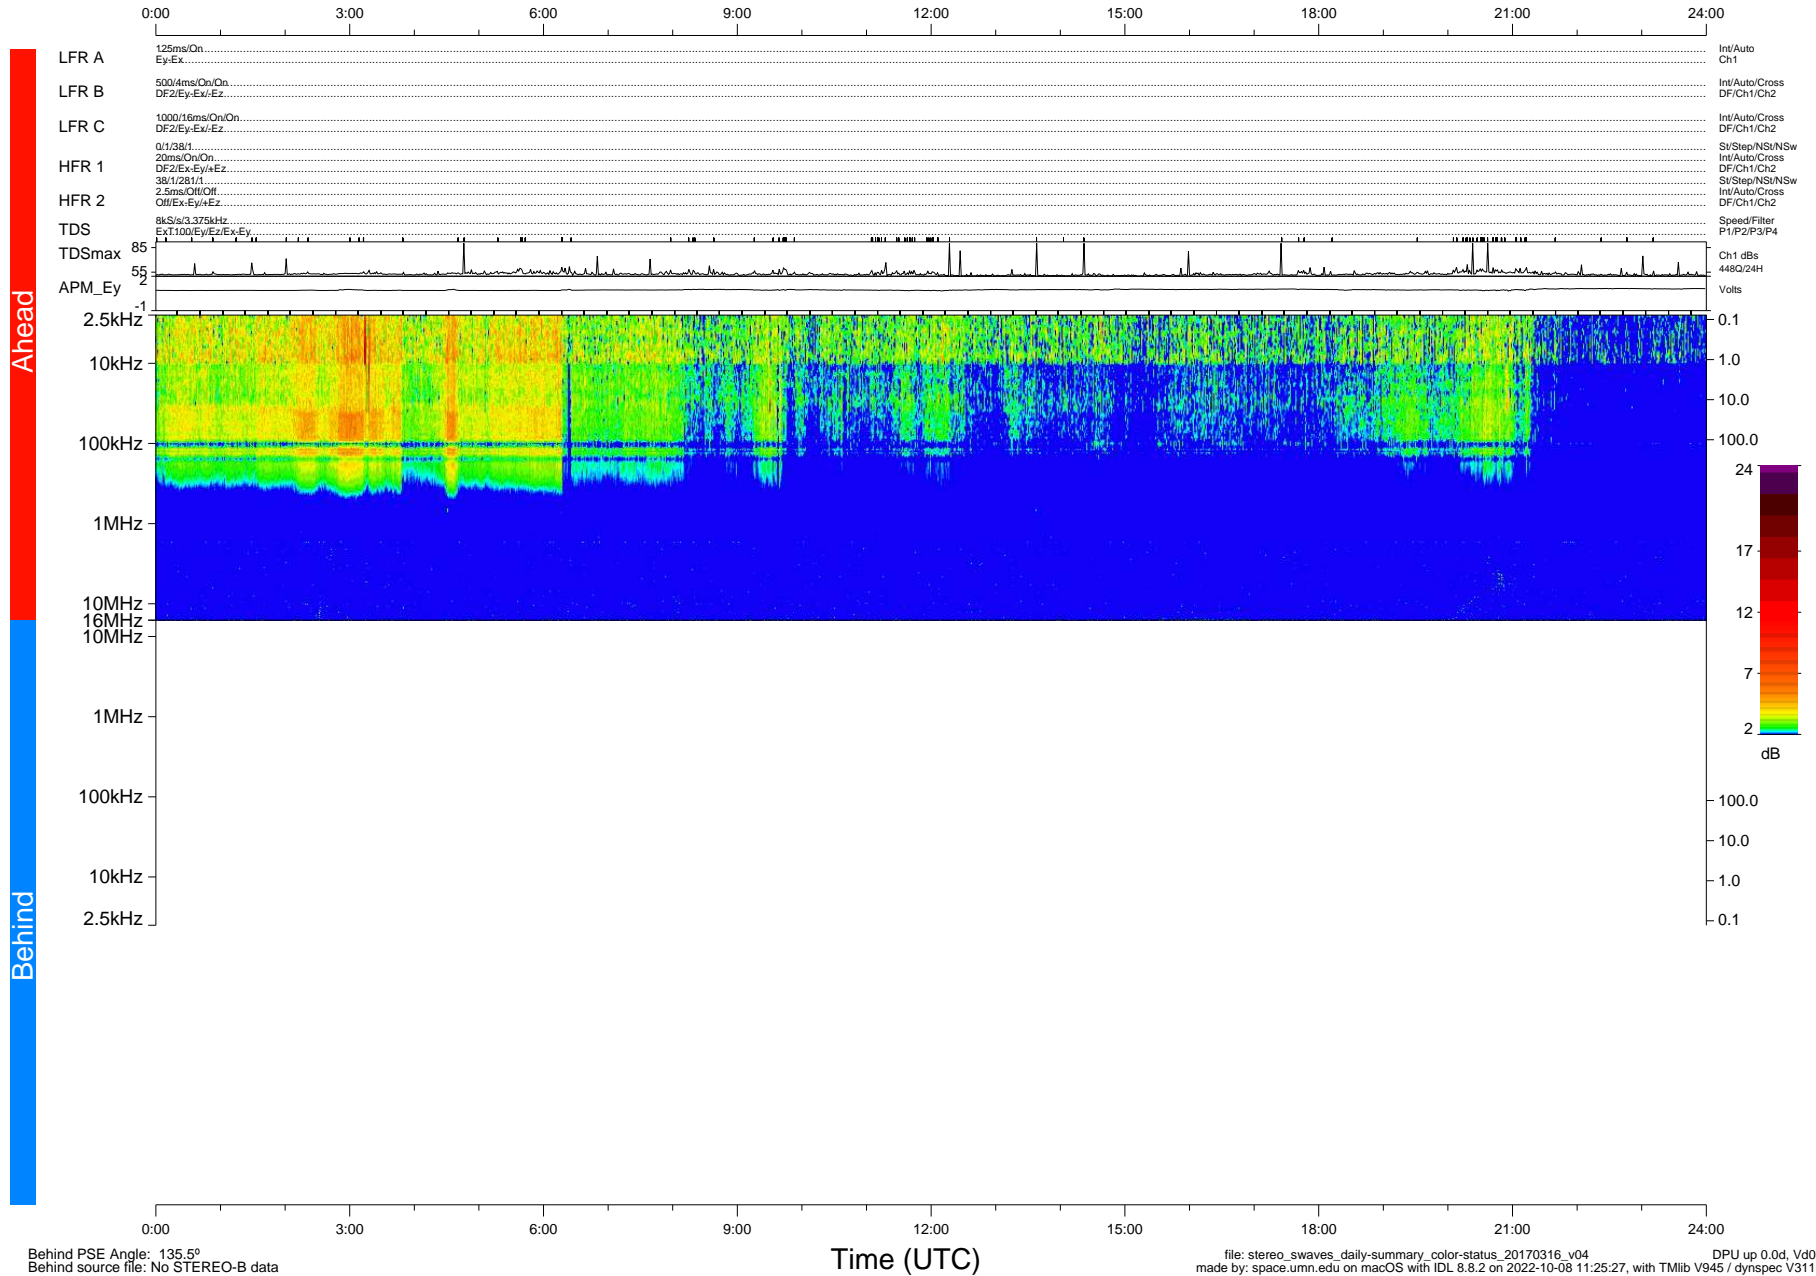

STEREO/WAVES Daily Summary - 16-Mar-2017 (DOY 075)

Ahead source file: swaves_ahead_2017_075_1_05.fin (Recovery: 100.0% HK, 122% Pkts)
 Ahead PSE Angle: -141.1°

DPU up 617.9d, V412d28

Behind PSE Angle: 135.5°
 Behind source file: No STEREO-B data

file: stereo_swaves_daily-summary_color-status_20170316_v04
 made by: space.umn.edu on macOS with IDL 8.8.2 on 2022-10-08 11:25:27, with Tlib V945 / dynspec V311
 DPU up 0.0d, Vd0