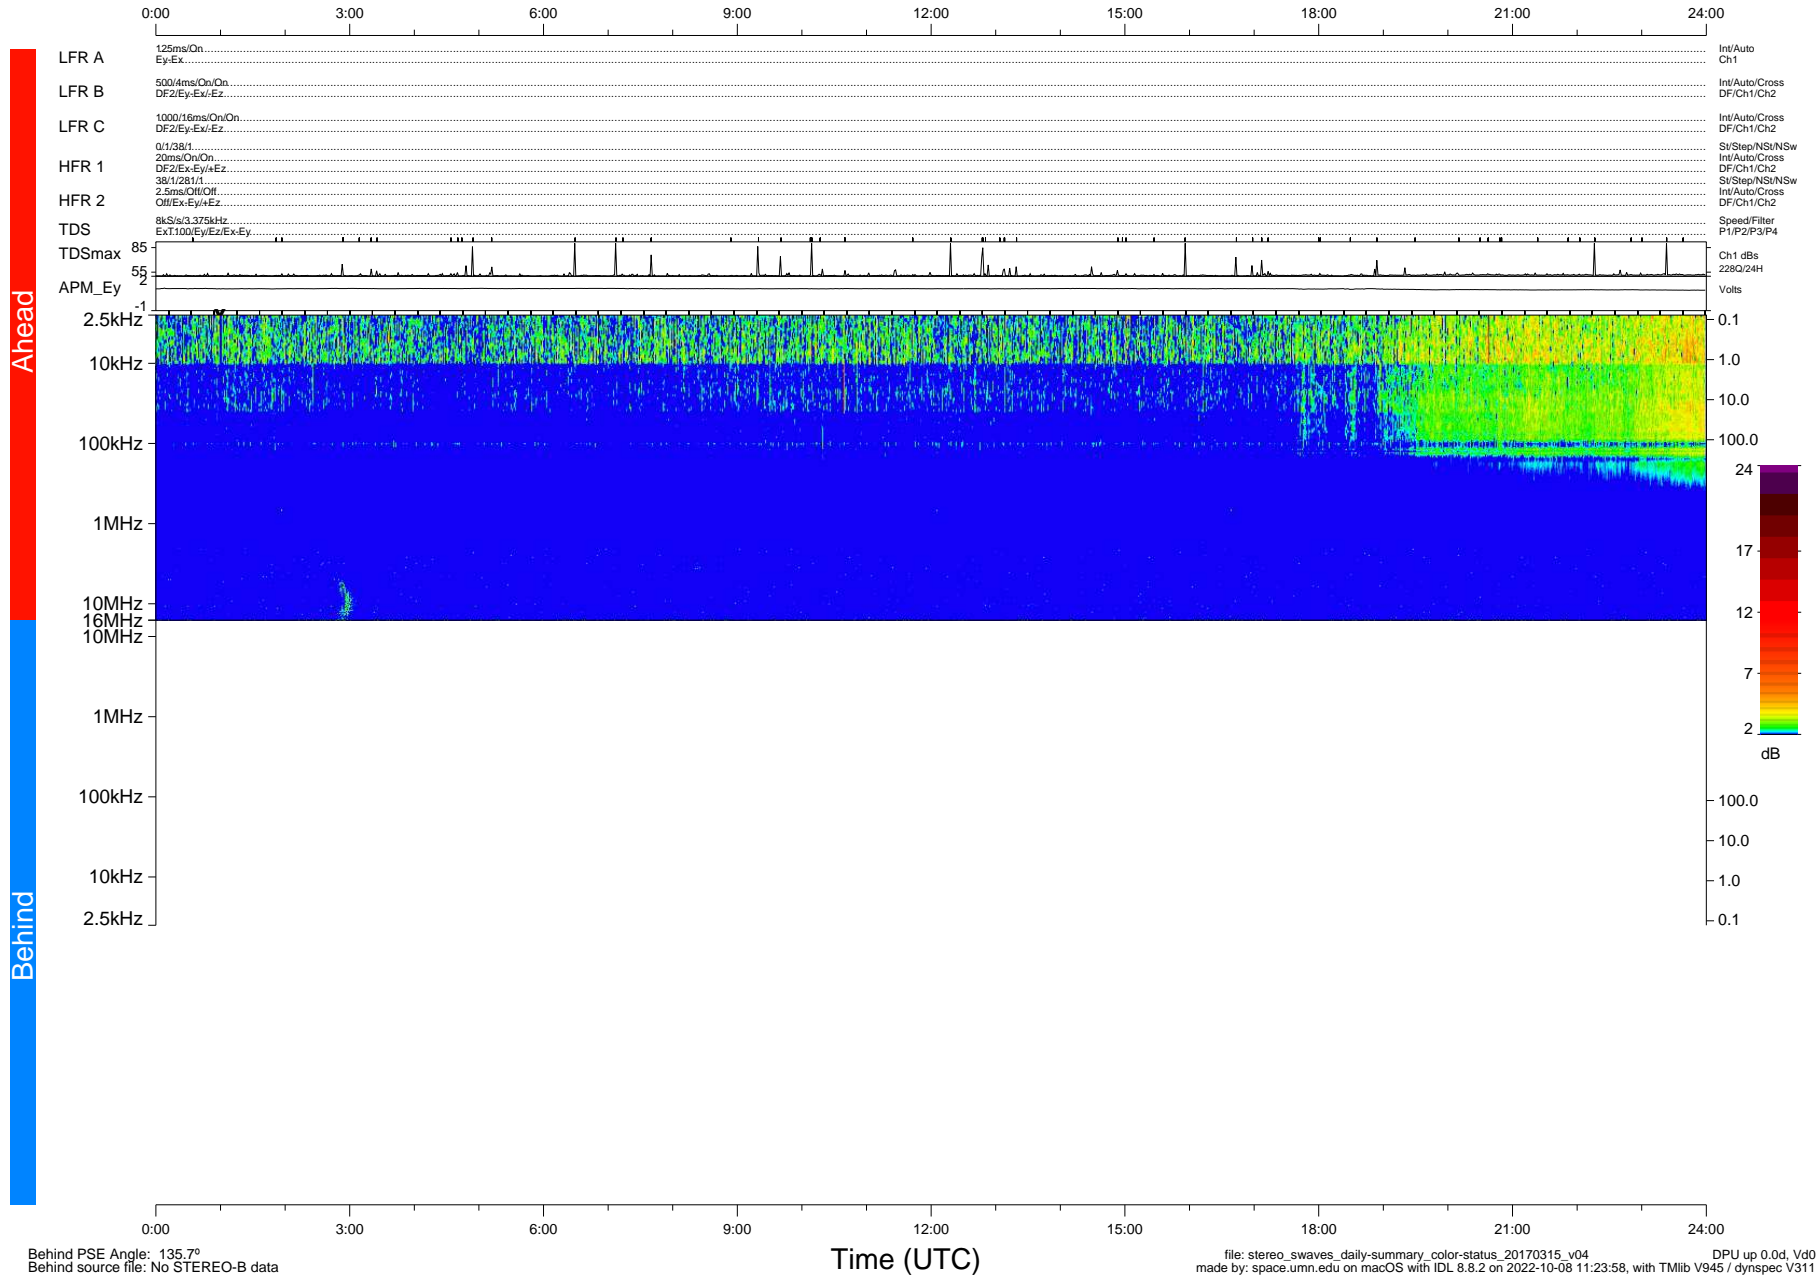

STEREO/WAVES Daily Summary - 15-Mar-2017 (DOY 074)

Ahead source file: swaves_ahead_2017_074_1_05.fin (Recovery: 100.0% HK, 89% Pkts)
Ahead PSE Angle: -141.1°

DPU up 616.9d, V412d28

Behind PSE Angle: 135.7°
Behind source file: No STEREO-B data