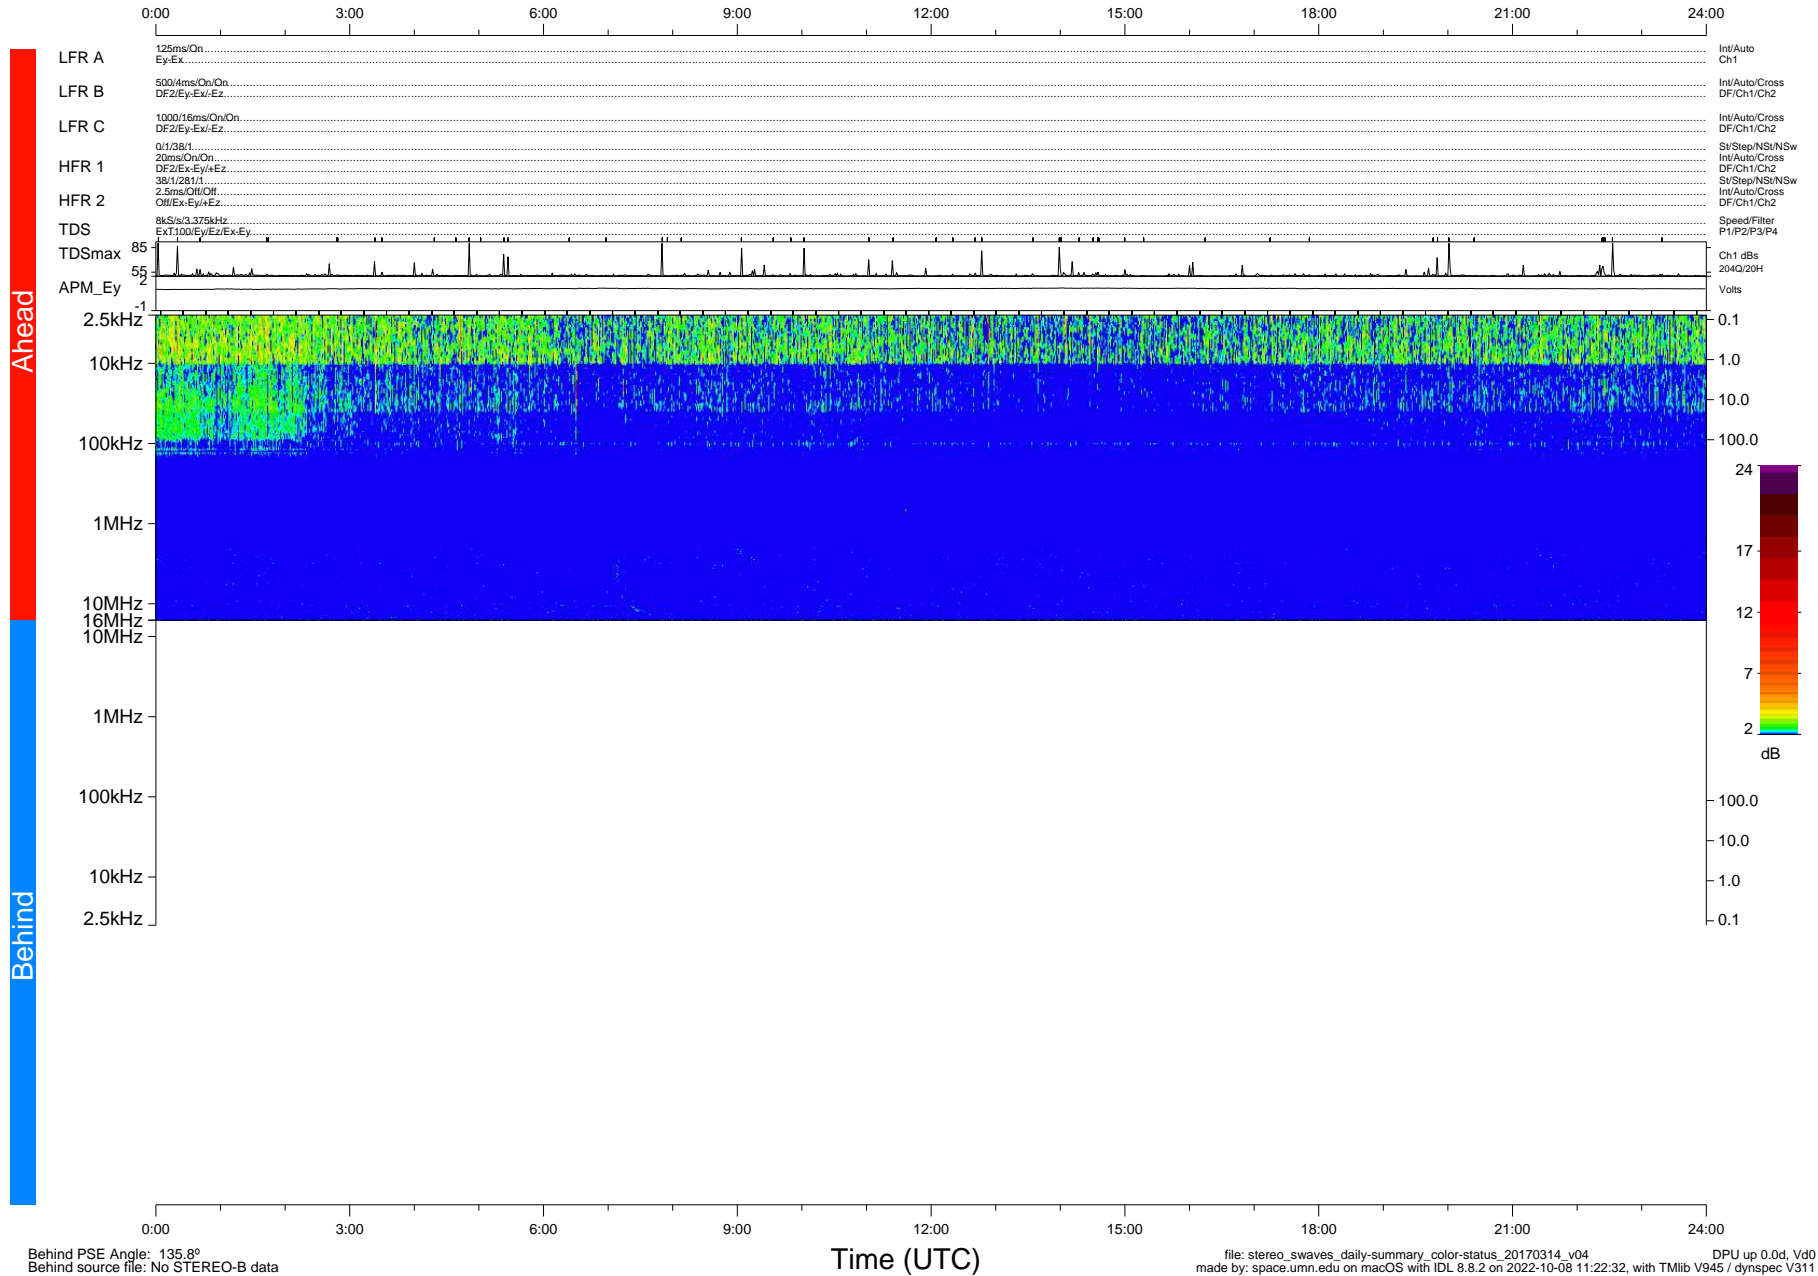

STEREO/WAVES Daily Summary - 14-Mar-2017 (DOY 073)

Ahead source file: swaves_ahead_2017_073_1_05.fin (Recovery: 100.0% HK, 85% Pkts)
 Ahead PSE Angle: -141.1°

DPU up 615.9d, V412d28

Behind PSE Angle: 135.8°
 Behind source file: No STEREO-B data

file: stereo_swaves_daily-summary_color-status_20170314_v04
 made by: space.umn.edu on macOS with IDL 8.8.2 on 2022-10-08 11:22:32, with Tlib V945 / dynspec V311
 DPU up 0.0d, Vd0