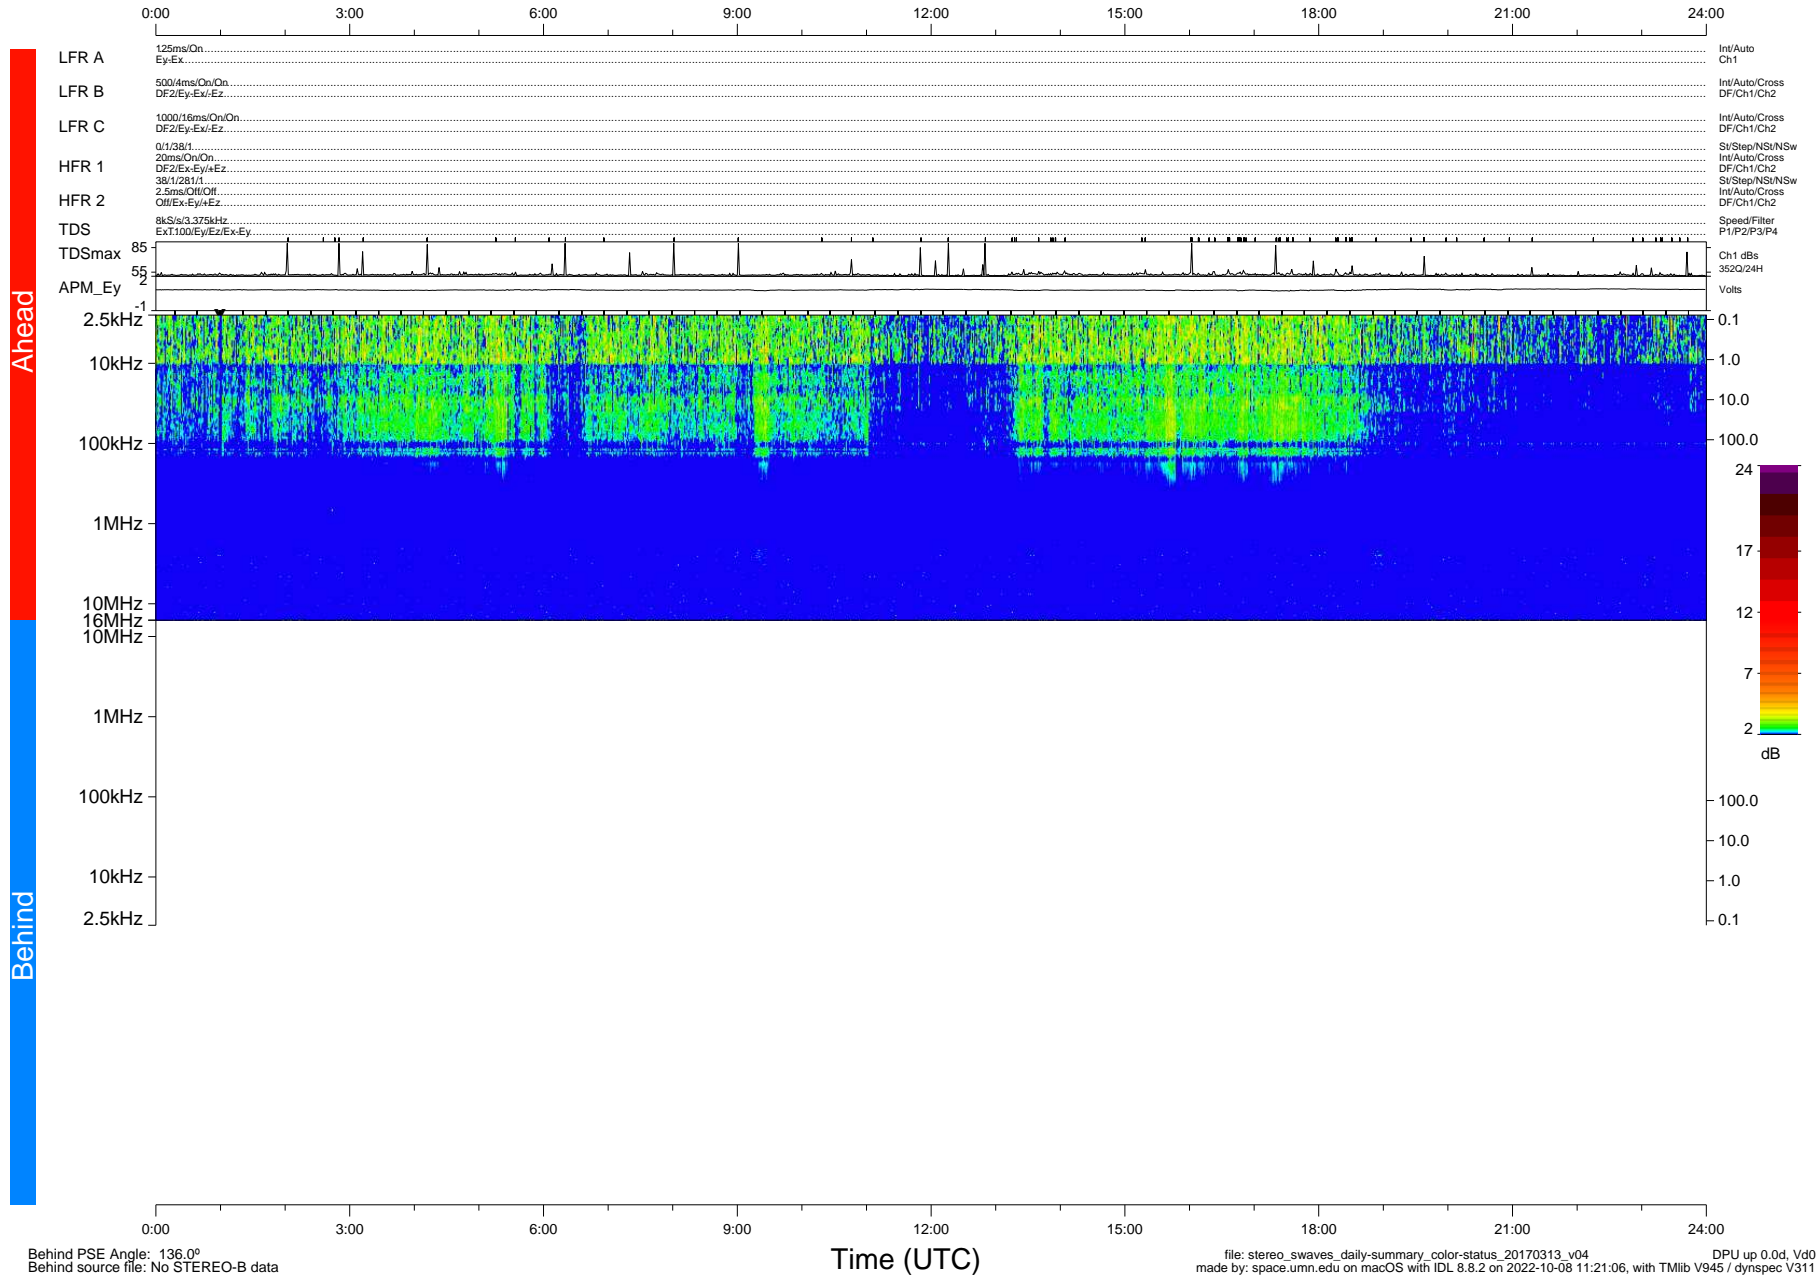

STEREO/WAVES Daily Summary - 13-Mar-2017 (DOY 072)

Ahead source file: swaves_ahead_2017_072_1_05.fin (Recovery: 100.0% HK, 107% Pkts)
Ahead PSE Angle: -141.2°

DPU up 614.9d, V412d28

Behind PSE Angle: 136.0°
Behind source file: No STEREO-B data