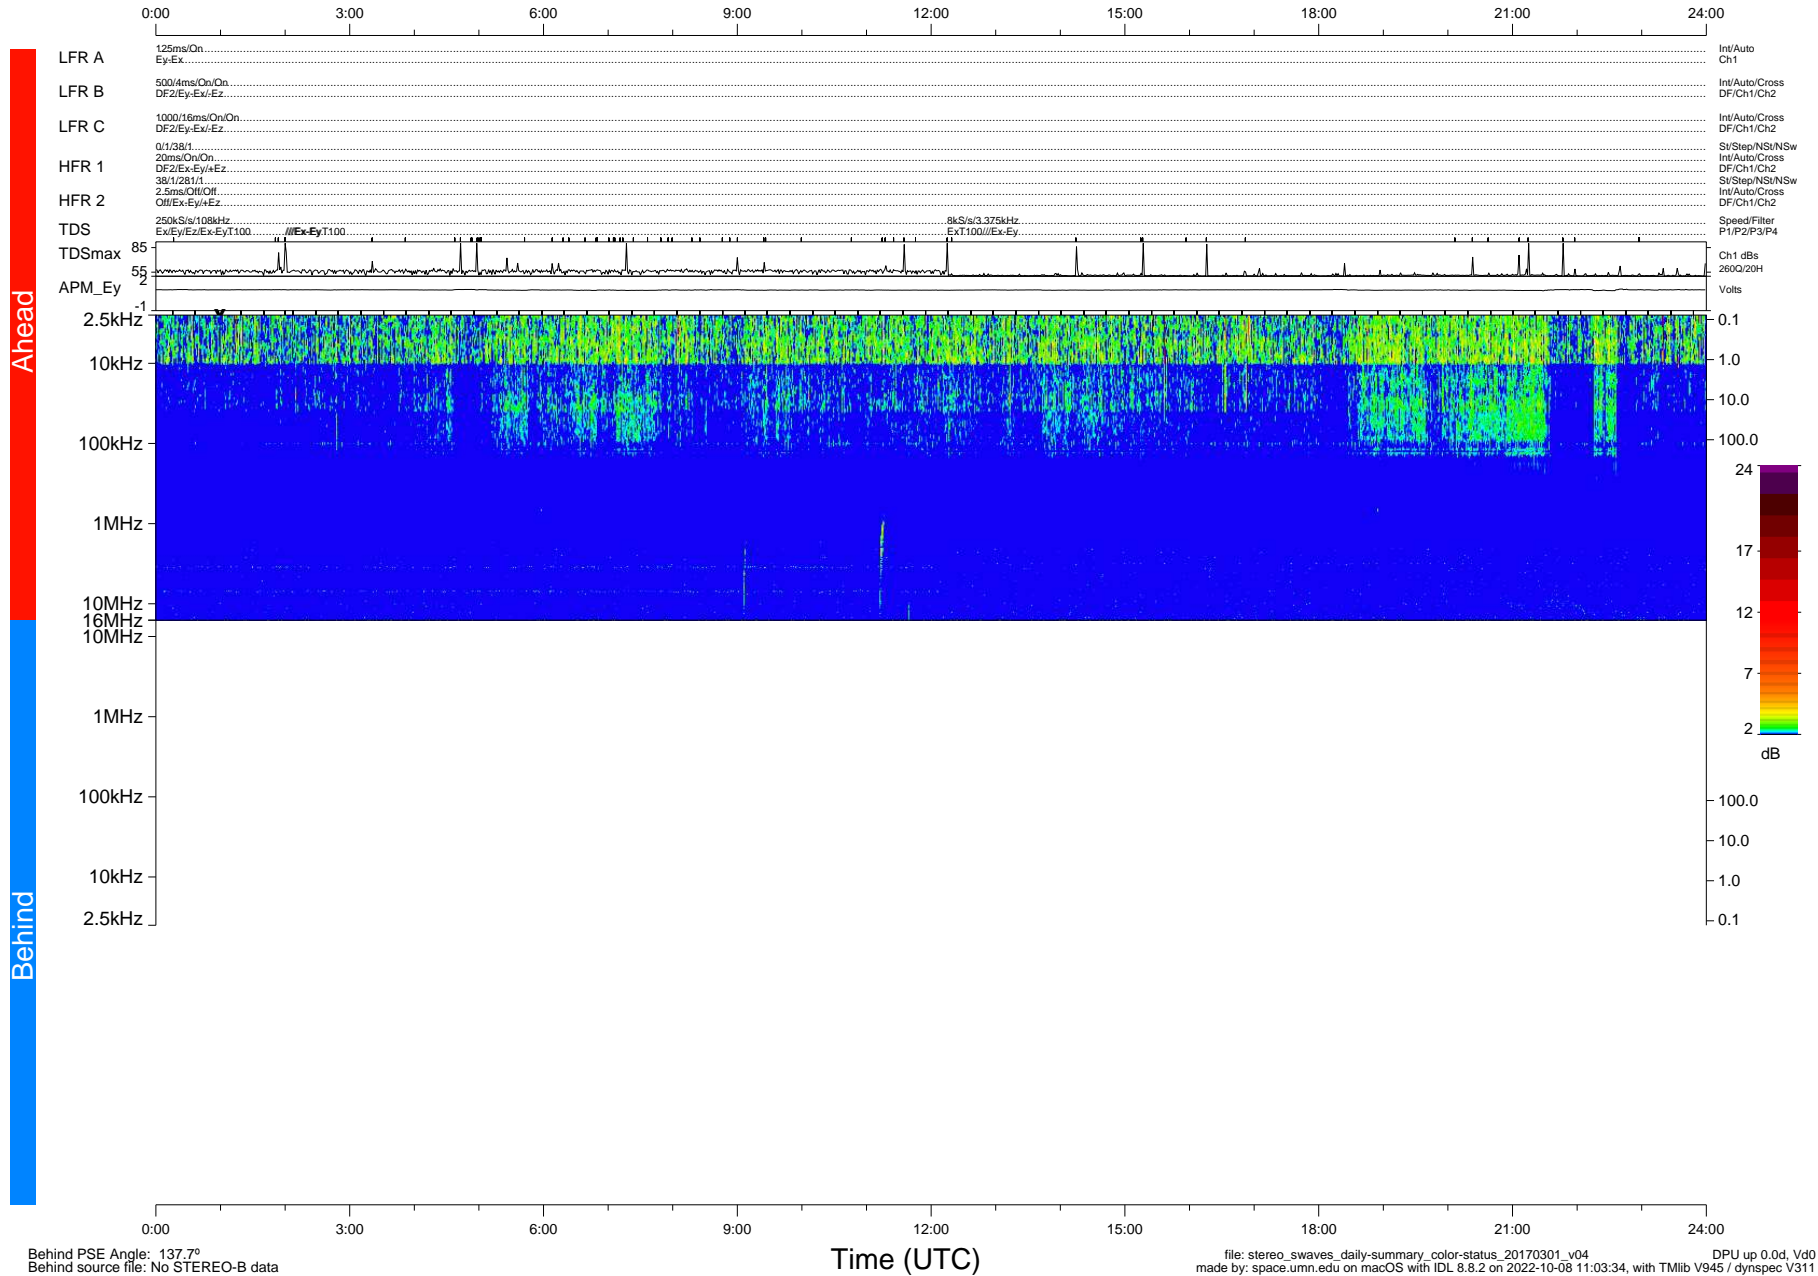

STEREO/WAVES Daily Summary - 01-Mar-2017 (DOY 060)

Ahead source file: swaves_ahead_2017_060_1_05.fin (Recovery: 100.0% HK, 93% Pkts)
Ahead PSE Angle: -141.8°

DPU up 602.9d, V412d28

Behind PSE Angle: 137.7°
Behind source file: No STEREO-B data