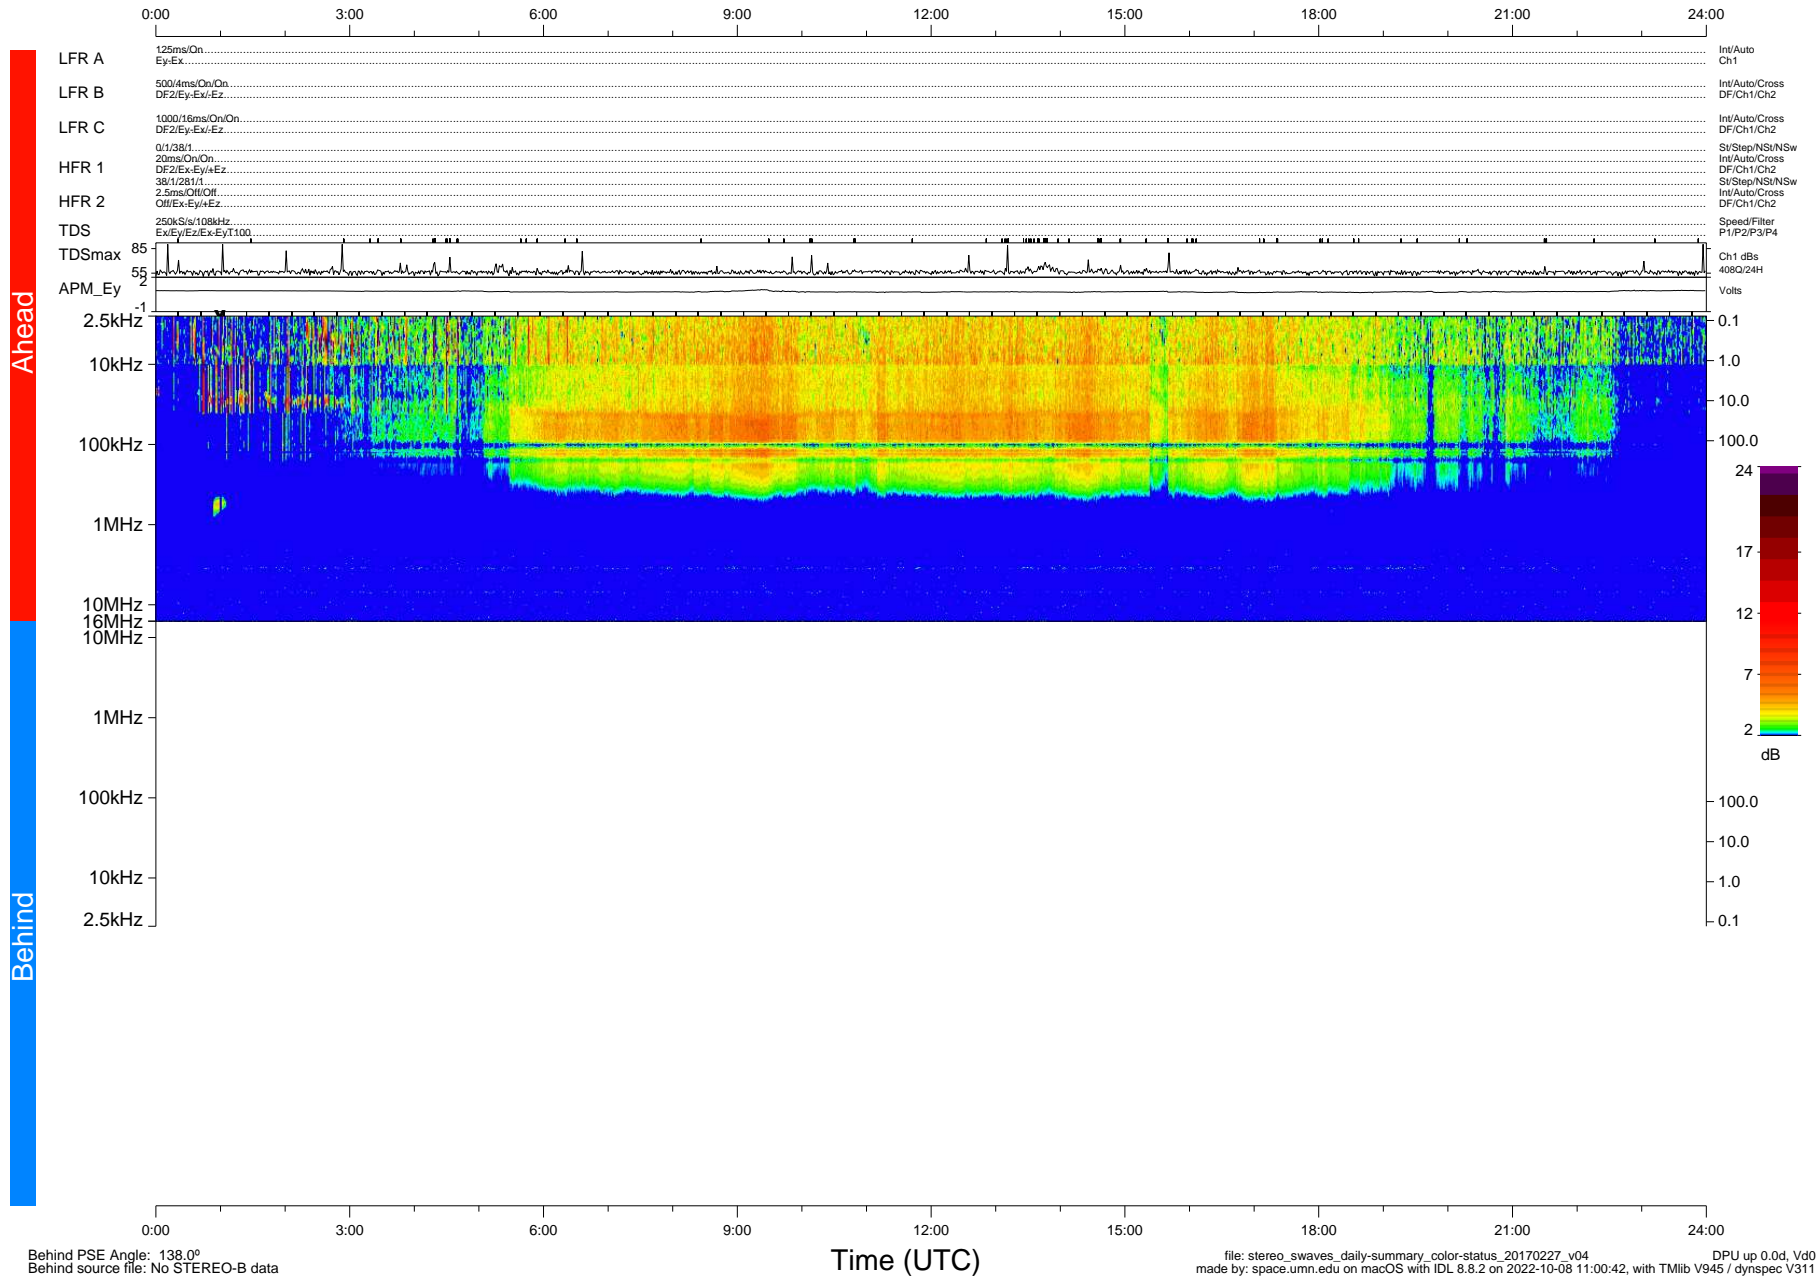

STEREO/WAVES Daily Summary - 27-Feb-2017 (DOY 058)

Ahead source file: swaves_ahead_2017_058_1_05.fin (Recovery: 100.0% HK, 117% Pkts)
Ahead PSE Angle: -141.9°

DPU up 600.9d, V412d26

Behind PSE Angle: 138.0°
Behind source file: No STEREO-B data