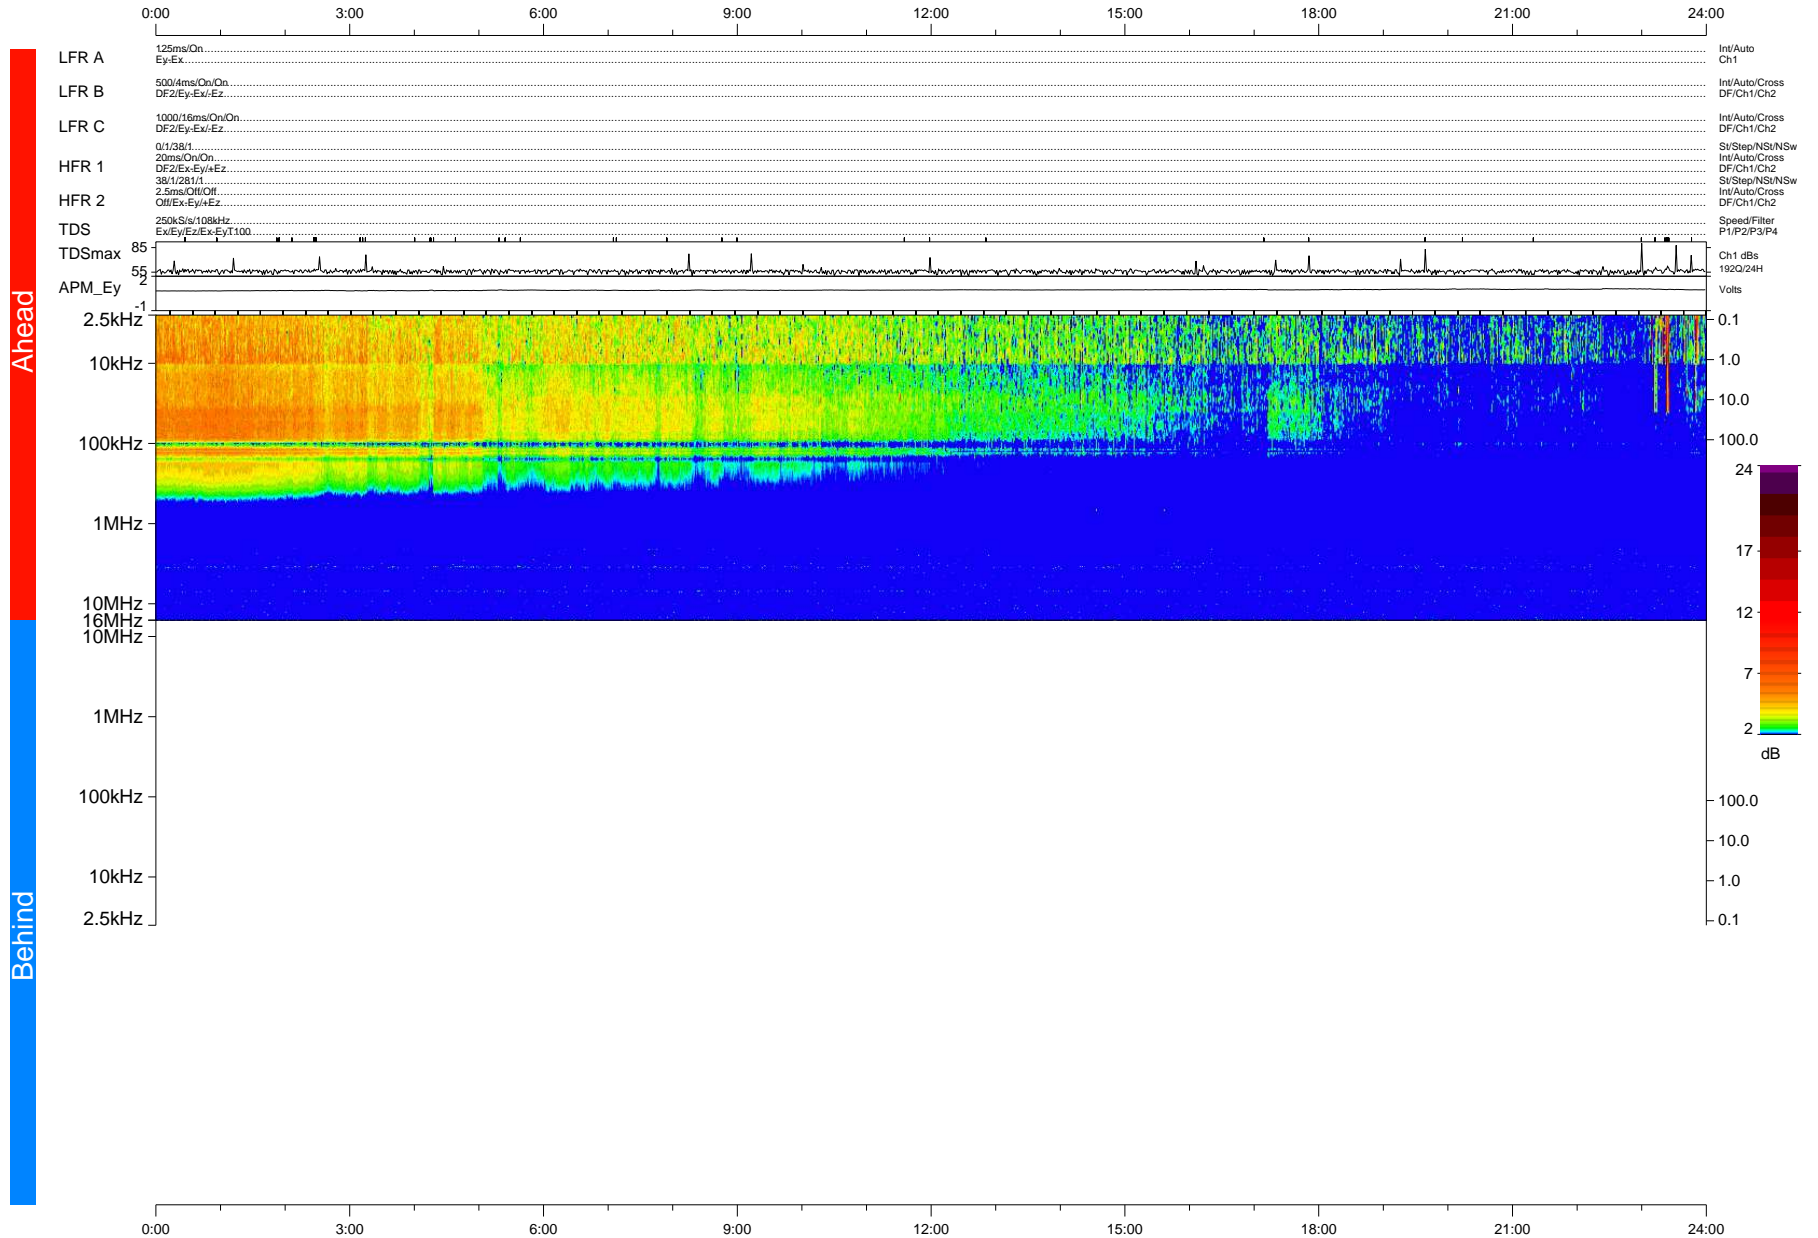

# STEREO/WAVES Daily Summary - 26-Feb-2017 (DOY 057)

Ahead source file: swaves\_ahead\_2017\_057\_1\_05.fin (Recovery: 100.0% HK, 85% Pkts)  
 Ahead PSE Angle: -141.9°

DPU up 599.9d, V412d26

Behind PSE Angle: 138.2°  
 Behind source file: No STEREO-B data

Time (UTC)

file: stereo\_swaves\_daily-summary\_color-status\_20170226\_v04 DPU up 0.0d, Vd0  
 made by: space.umn.edu on macOS with IDL 8.8.2 on 2022-10-08 10:59:13, with TLib V945 / dynspec V311