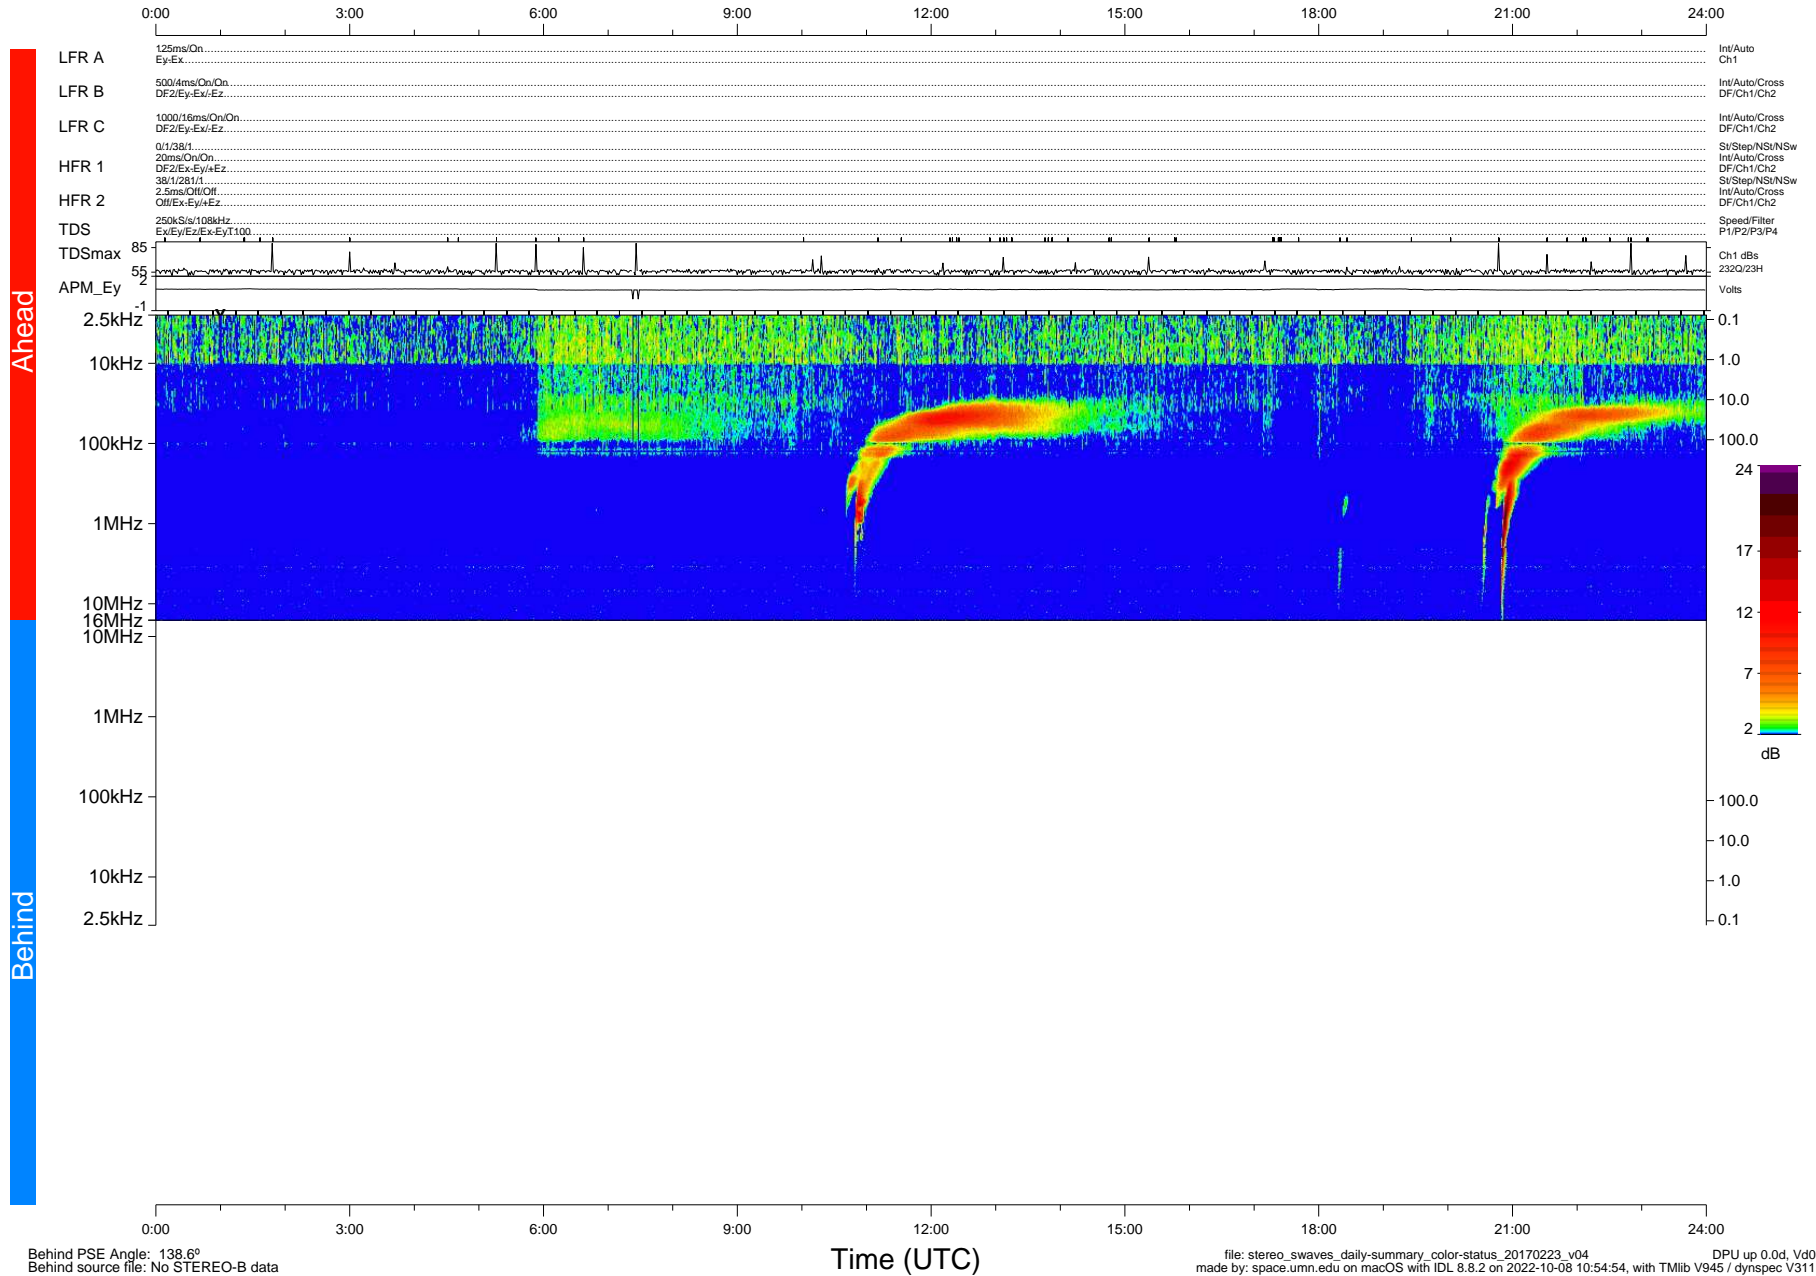

STEREO/WAVES Daily Summary - 23-Feb-2017 (DOY 054)

Ahead source file: swaves_ahead_2017_054_1_05.fin (Recovery: 99.9% HK, 91% Pkts)
Ahead PSE Angle: -142.1°

DPU up 596.9d, V412d26

Behind PSE Angle: 138.6°
Behind source file: No STEREO-B data