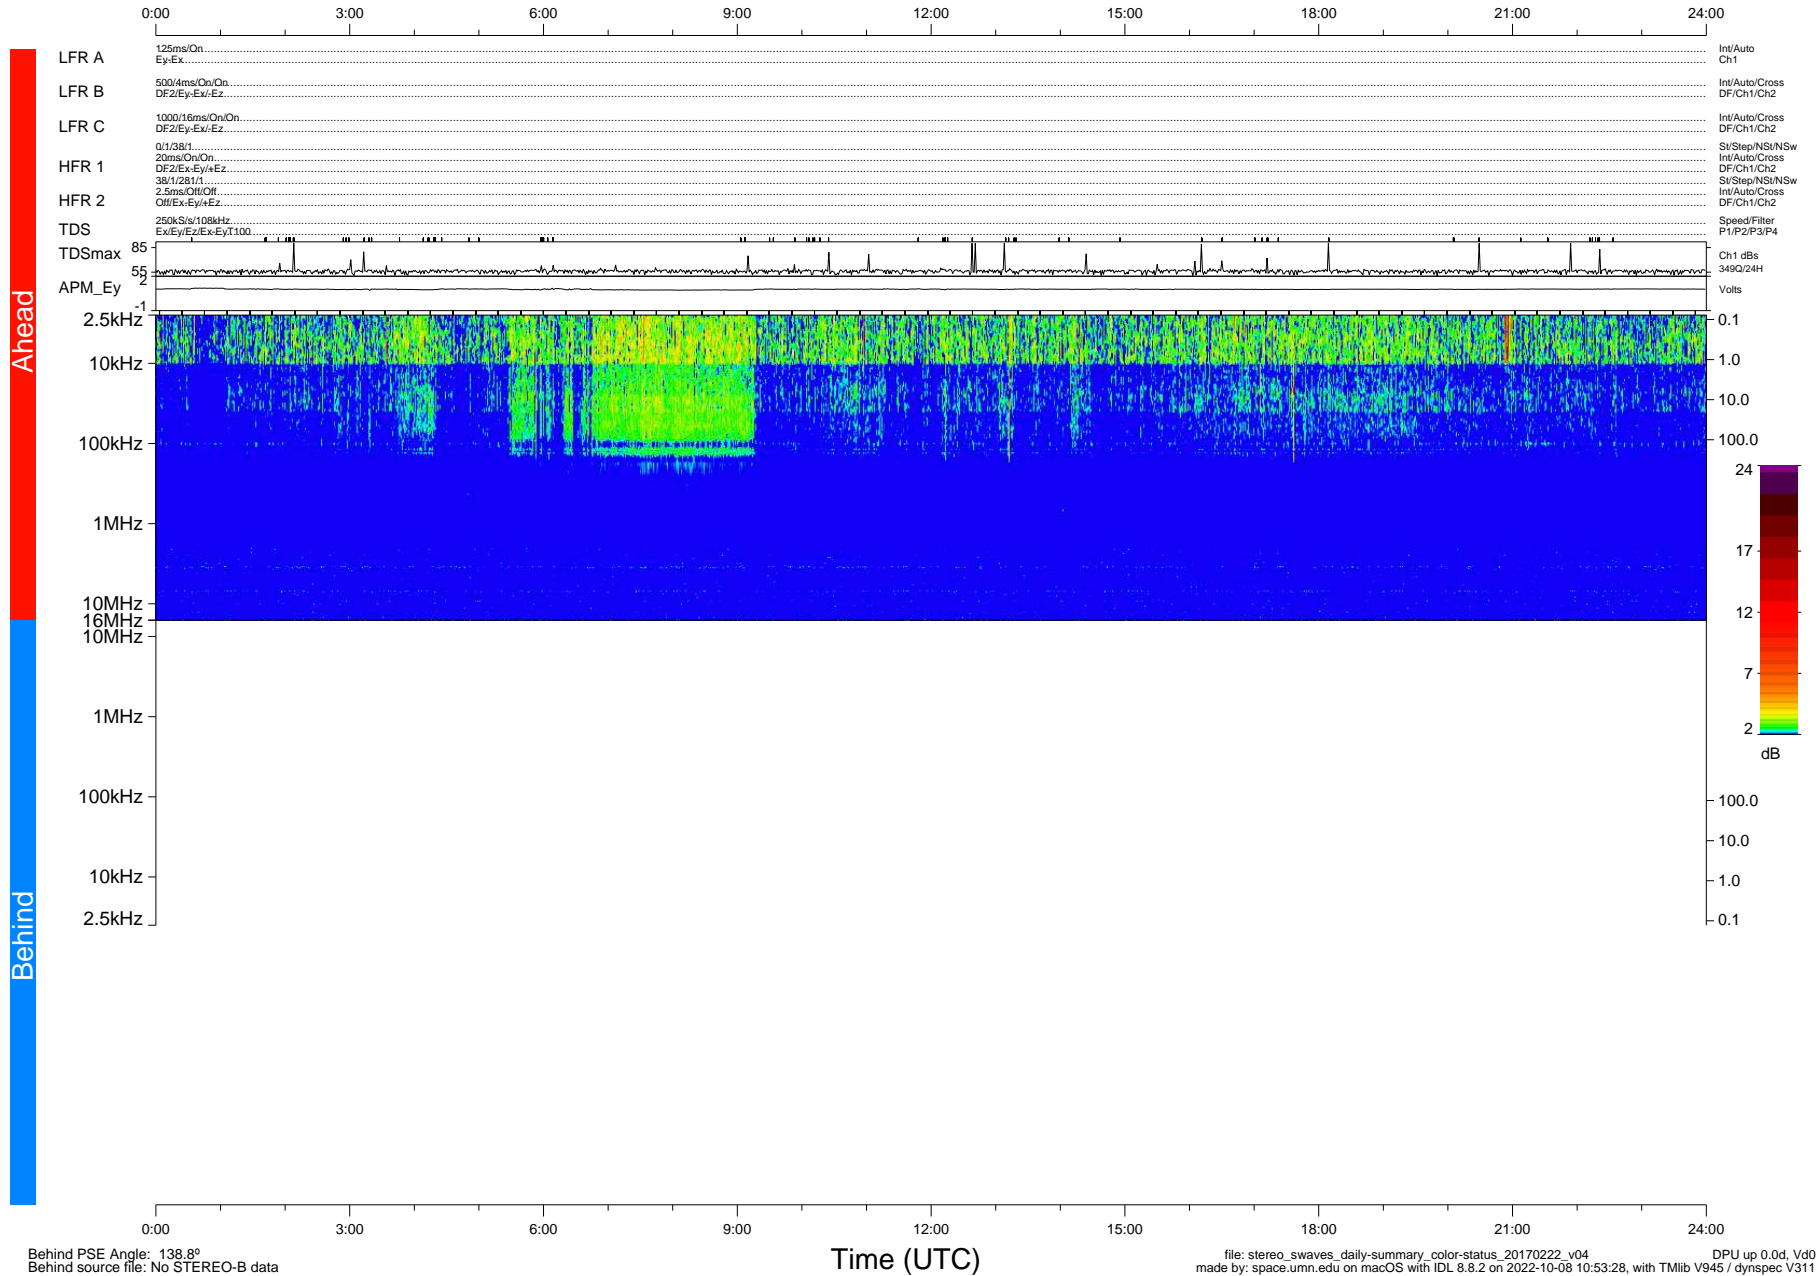

STEREO/WAVES Daily Summary - 22-Feb-2017 (DOY 053)

Ahead source file: swaves_ahead_2017_053_1_05.fin (Recovery: 100.0% HK, 109% Pkts)
Ahead PSE Angle: -142.1°

DPU up 595.9d, V412d26

Behind PSE Angle: 138.8°
Behind source file: No STEREO-B data