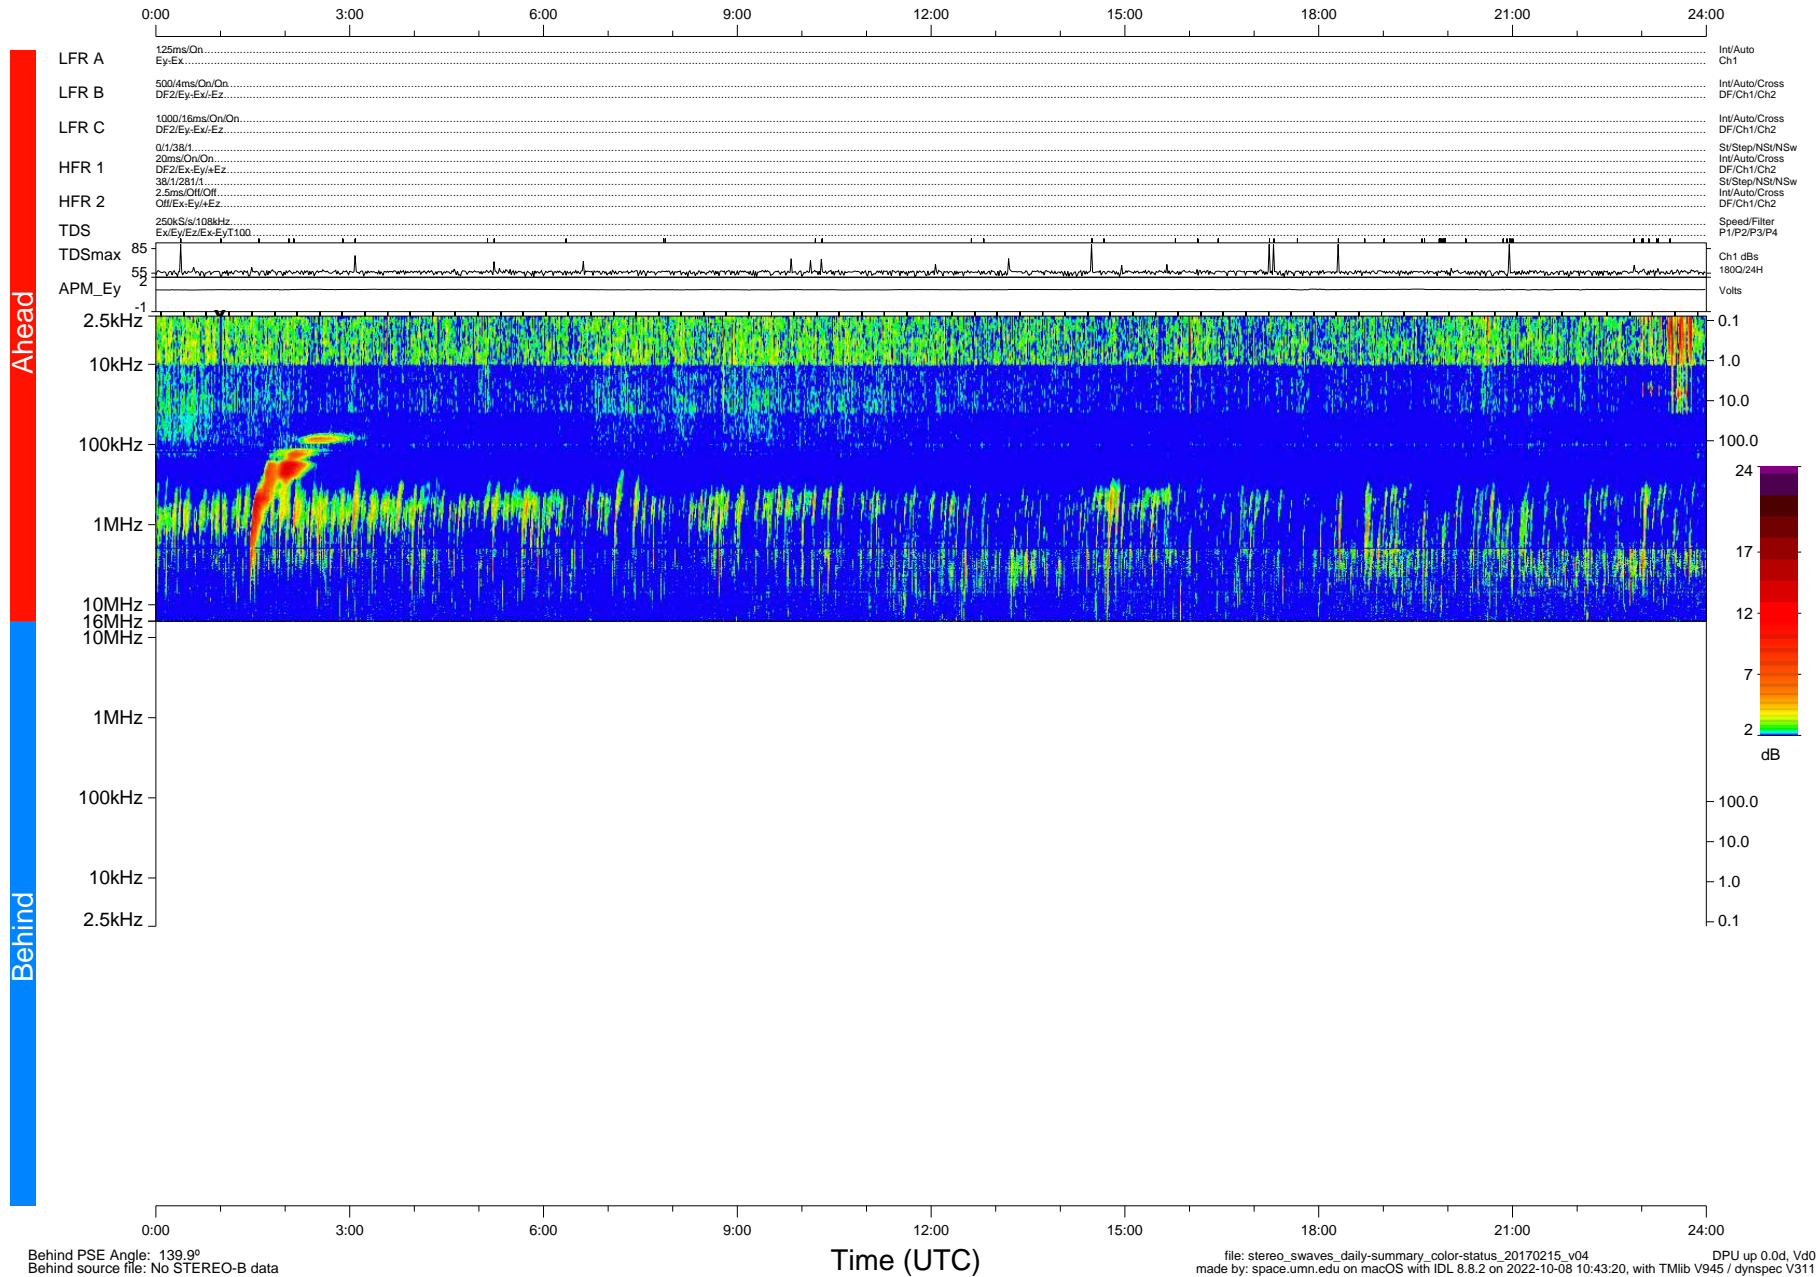

STEREO/WAVES Daily Summary - 15-Feb-2017 (DOY 046)

Ahead source file: swaves_ahead_2017_046_1_05.fin (Recovery: 100.0% HK, 83% Pkts)
Ahead PSE Angle: -142.4°

DPU up 588.9d, V412d26

Behind PSE Angle: 139.9°
Behind source file: No STEREO-B data