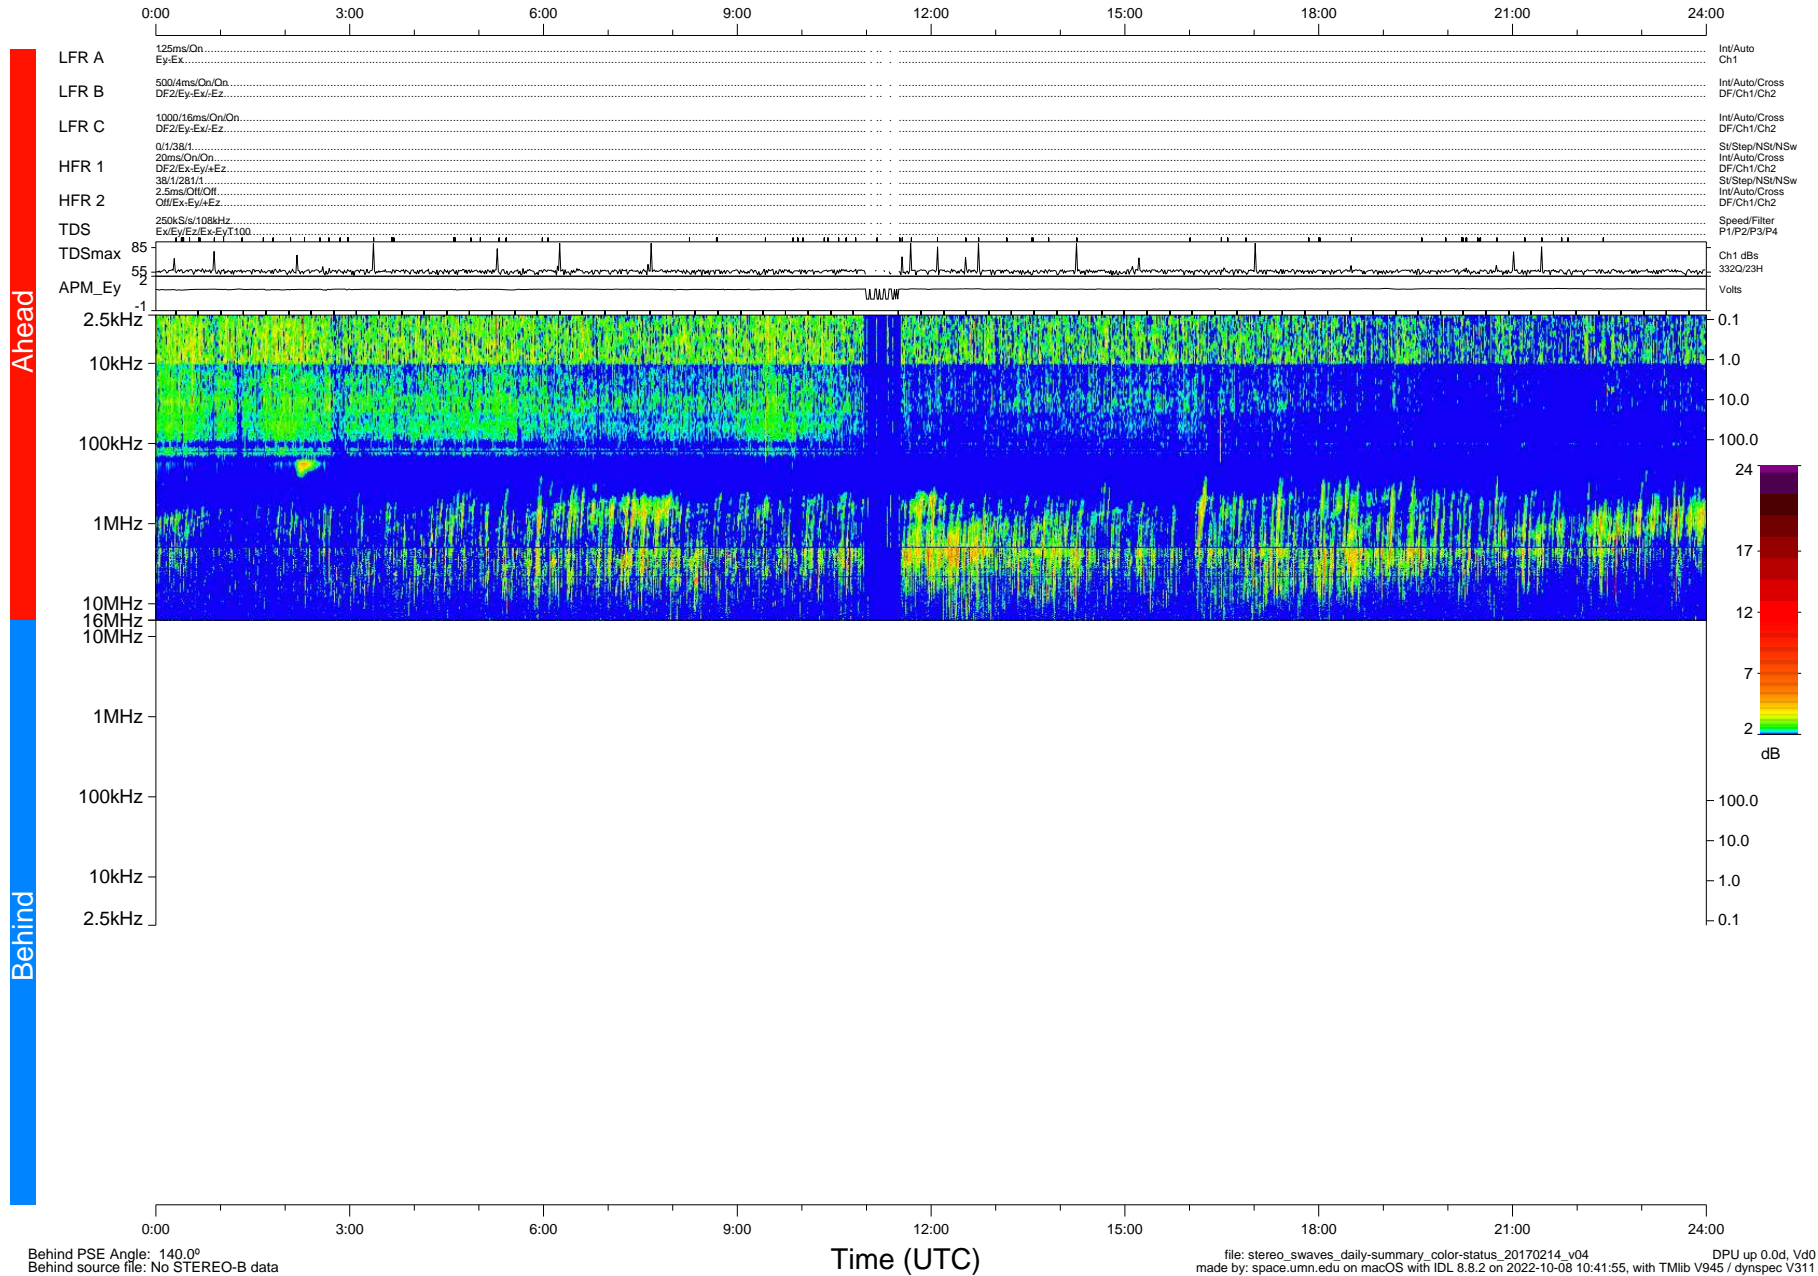

STEREO/WAVES Daily Summary - 14-Feb-2017 (DOY 045)

Ahead source file: swaves_ahead_2017_045_1_05.fin (Recovery: 98.7% HK, 105% Pkts)
Ahead PSE Angle: -142.4°

DPU up 587.9d, V412d26

Behind PSE Angle: 140.0°
Behind source file: No STEREO-B data