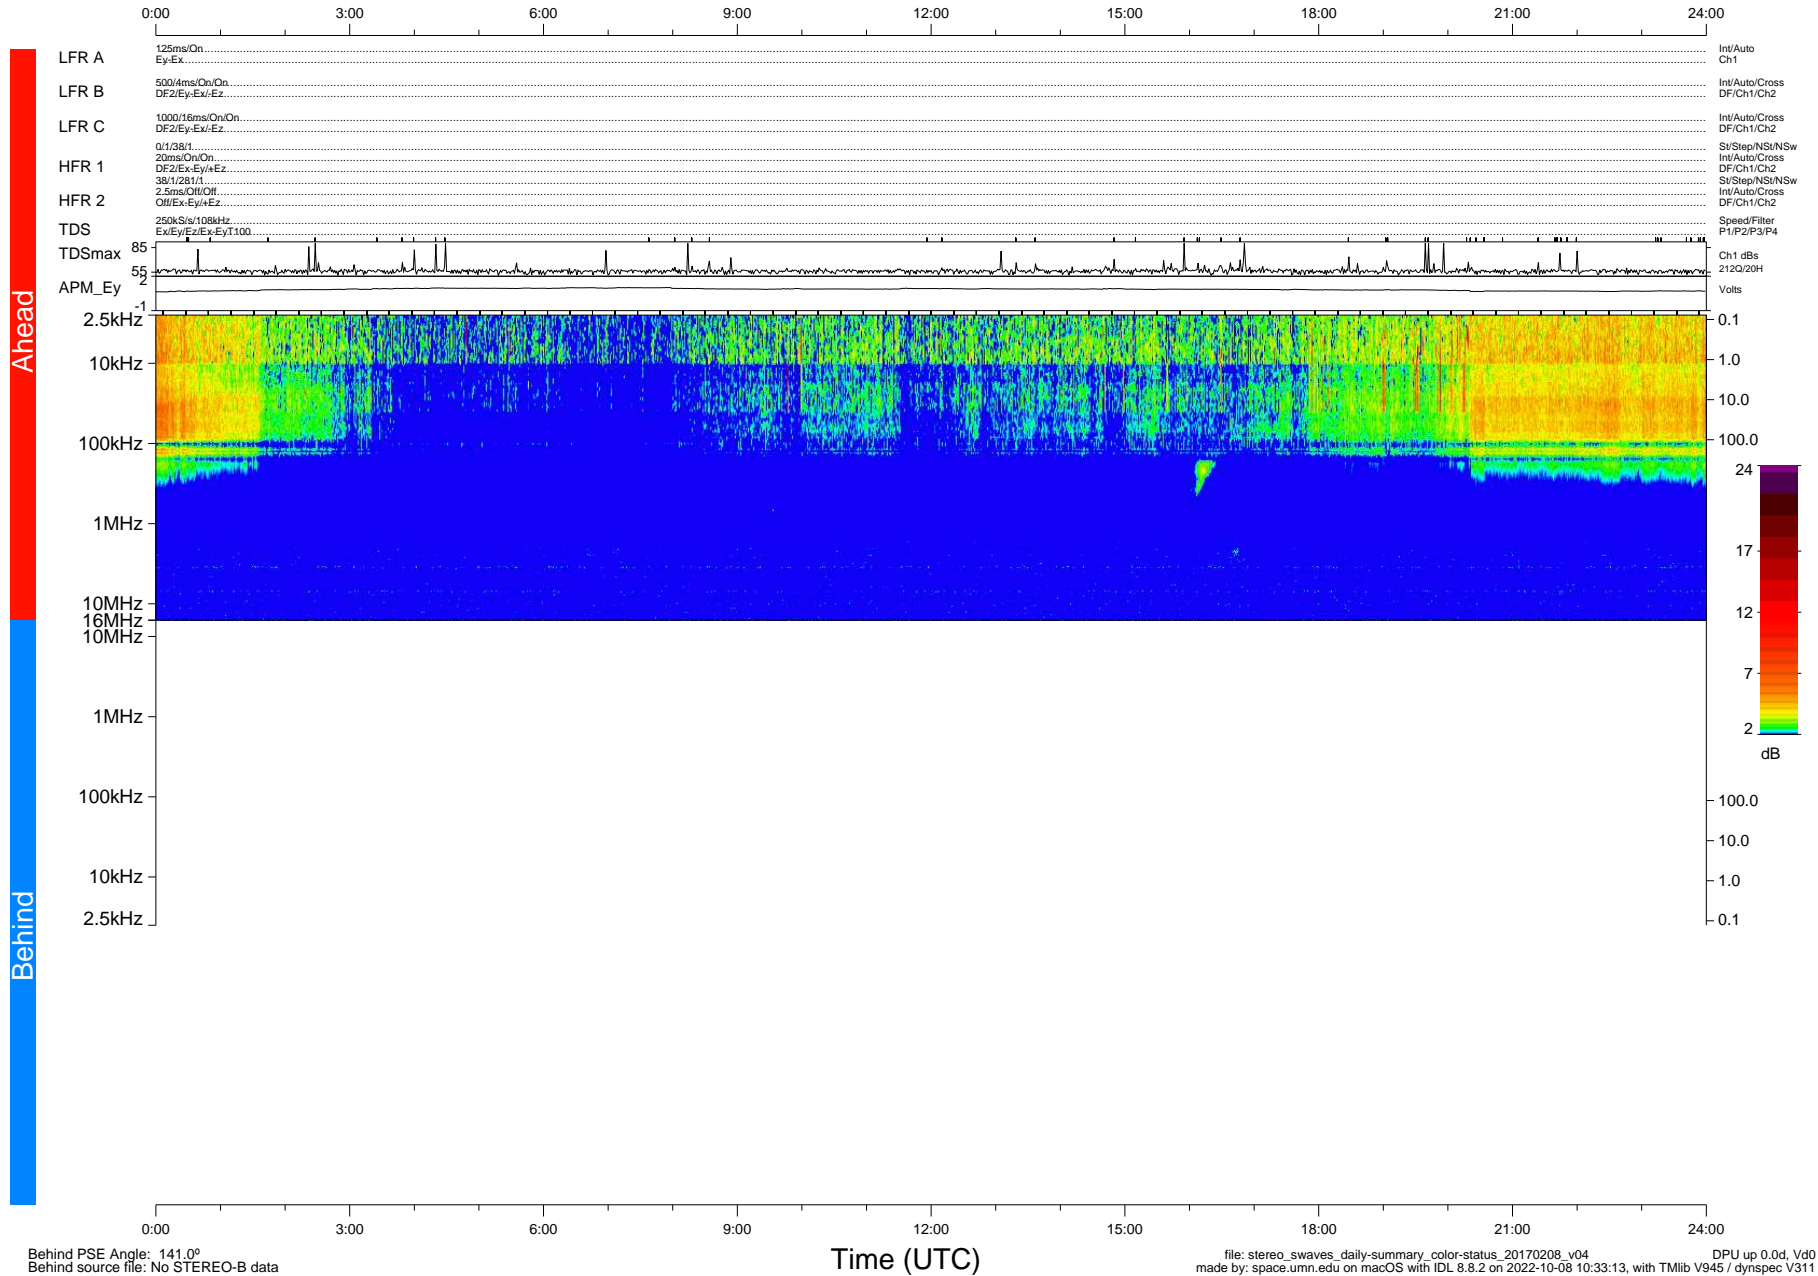

STEREO/WAVES Daily Summary - 08-Feb-2017 (DOY 039)

Ahead source file: swaves_ahead_2017_039_1_05.fin (Recovery: 100.0% HK, 87% Pkts)
Ahead PSE Angle: -142.6°

DPU up 581.9d, V412d26

Behind PSE Angle: 141.0°
Behind source file: No STEREO-B data