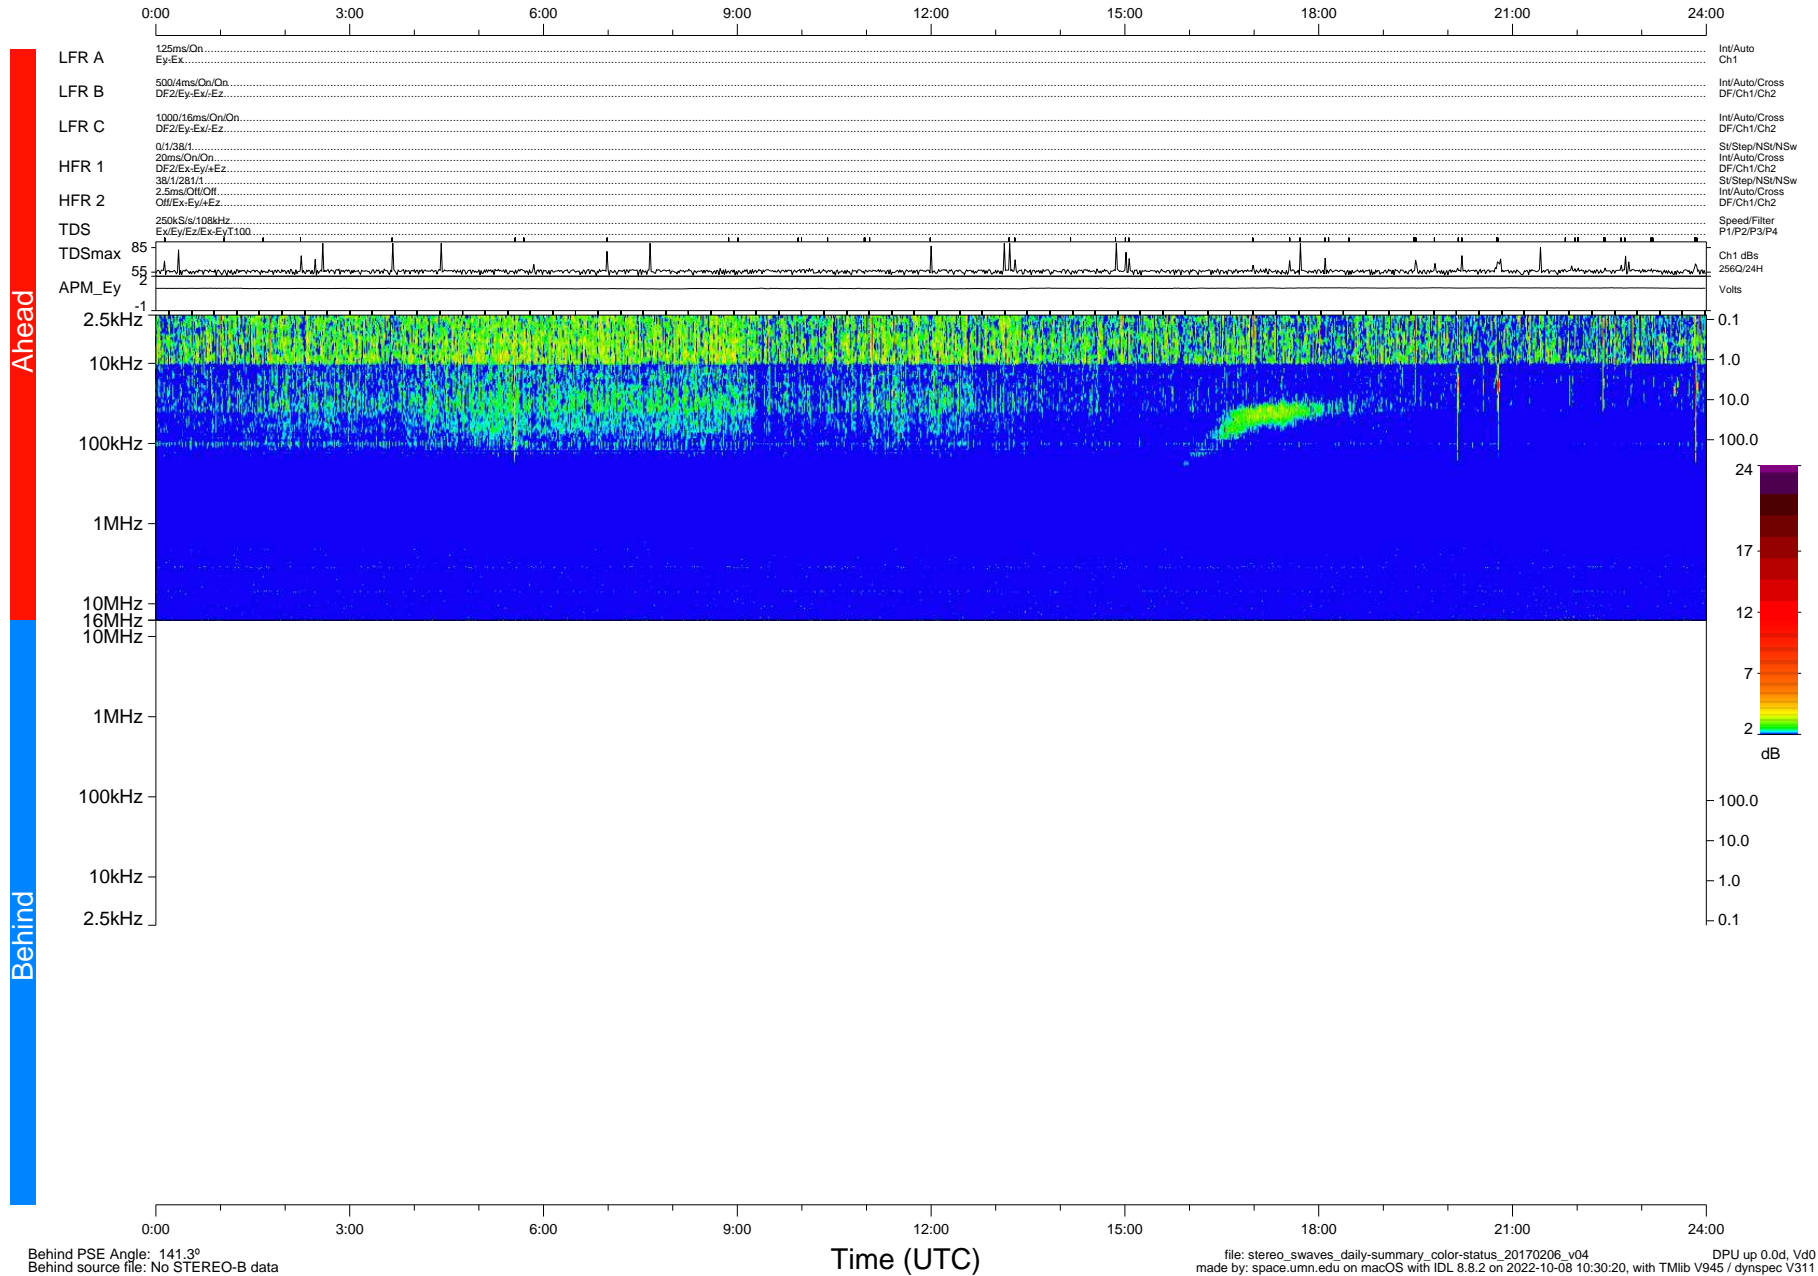

# STEREO/WAVES Daily Summary - 06-Feb-2017 (DOY 037)

Ahead source file: swaves\_ahead\_2017\_037\_1\_05.fin (Recovery: 100.0% HK, 94% Pkts)  
 Ahead PSE Angle: -142.7°

DPU up 579.9d, V412d26

Behind PSE Angle: 141.3°  
 Behind source file: No STEREO-B data