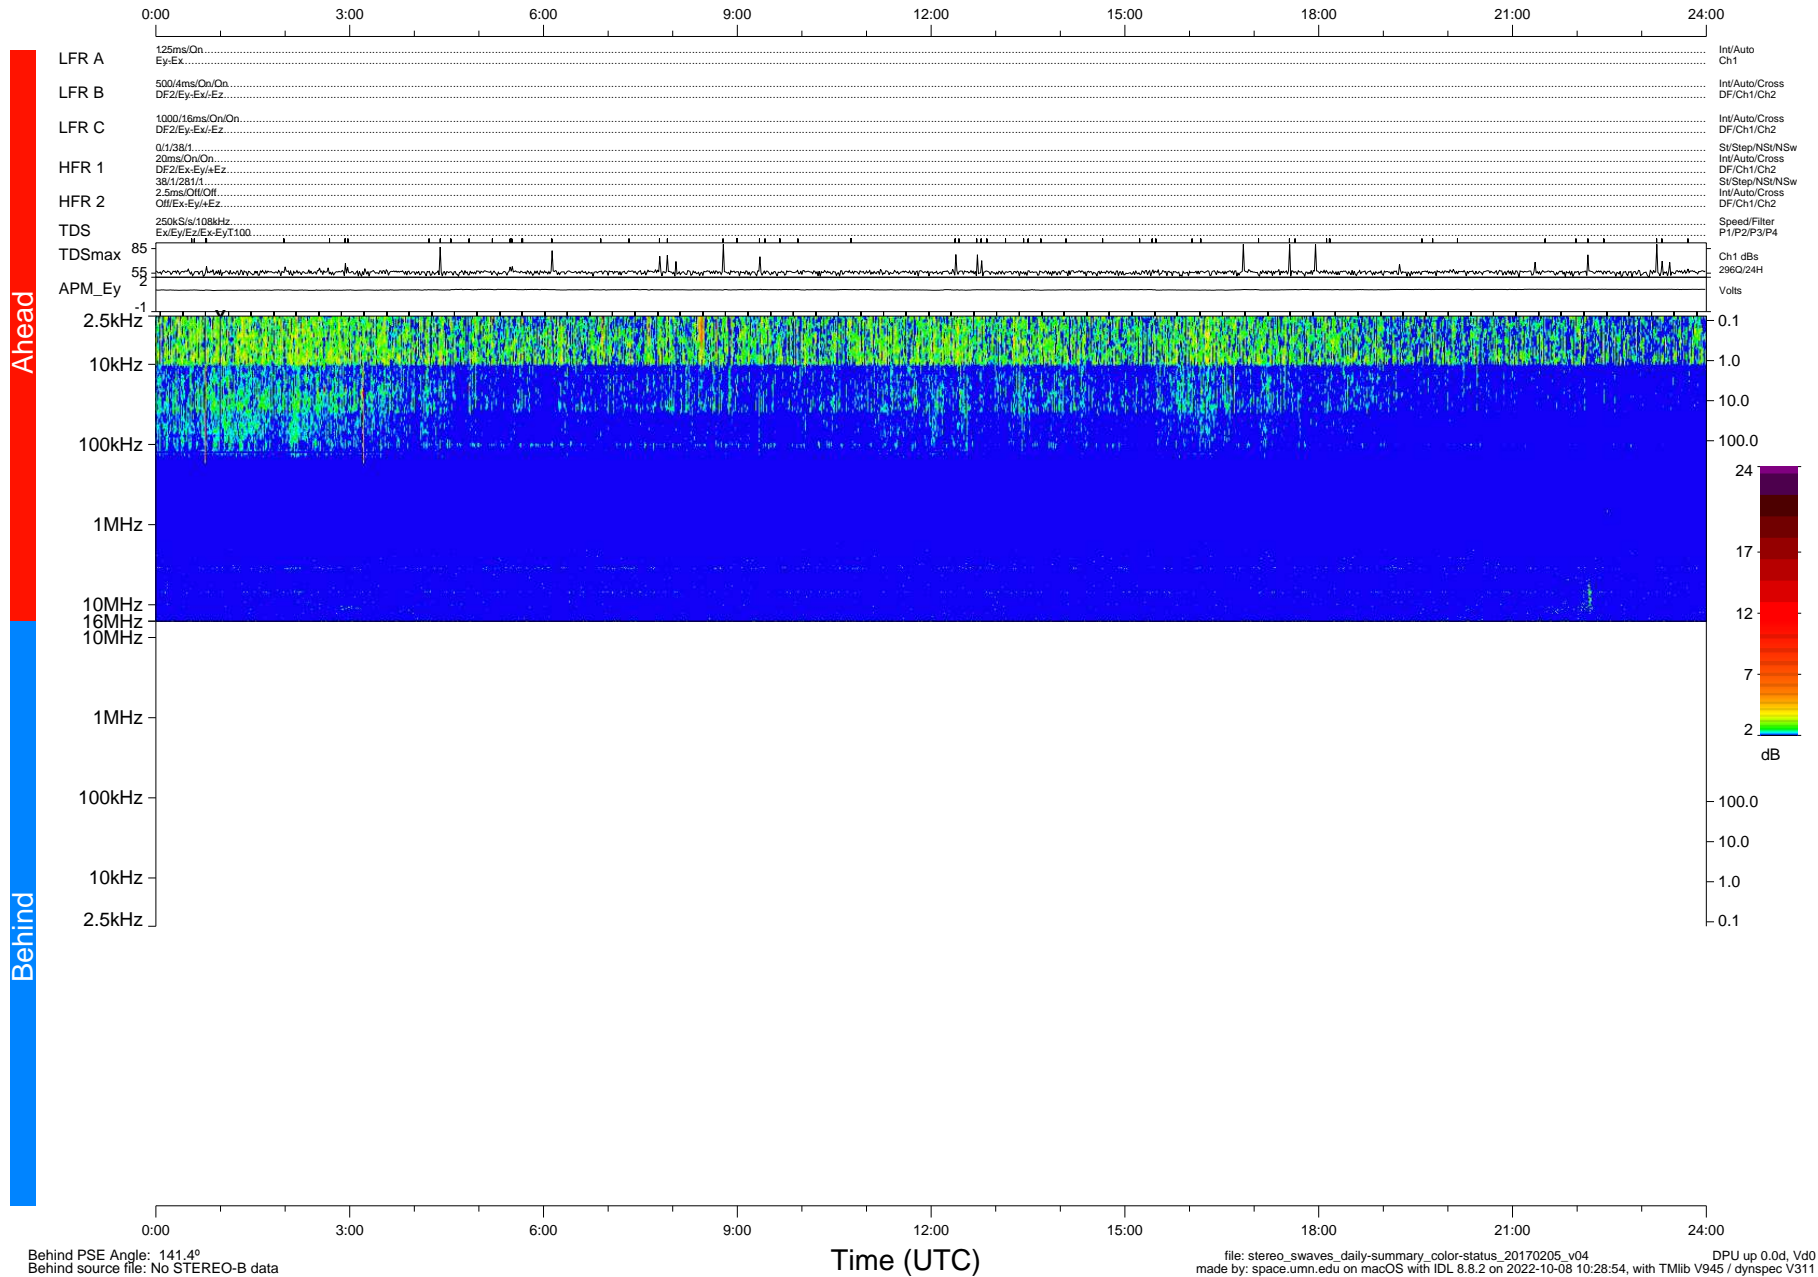

STEREO/WAVES Daily Summary - 05-Feb-2017 (DOY 036)

Ahead source file: swaves_ahead_2017_036_1_05.fin (Recovery: 100.0% HK, 100% Pkts)
Ahead PSE Angle: -142.8°

DPU up 578.9d, V412d26

Behind PSE Angle: 141.4°
Behind source file: No STEREO-B data