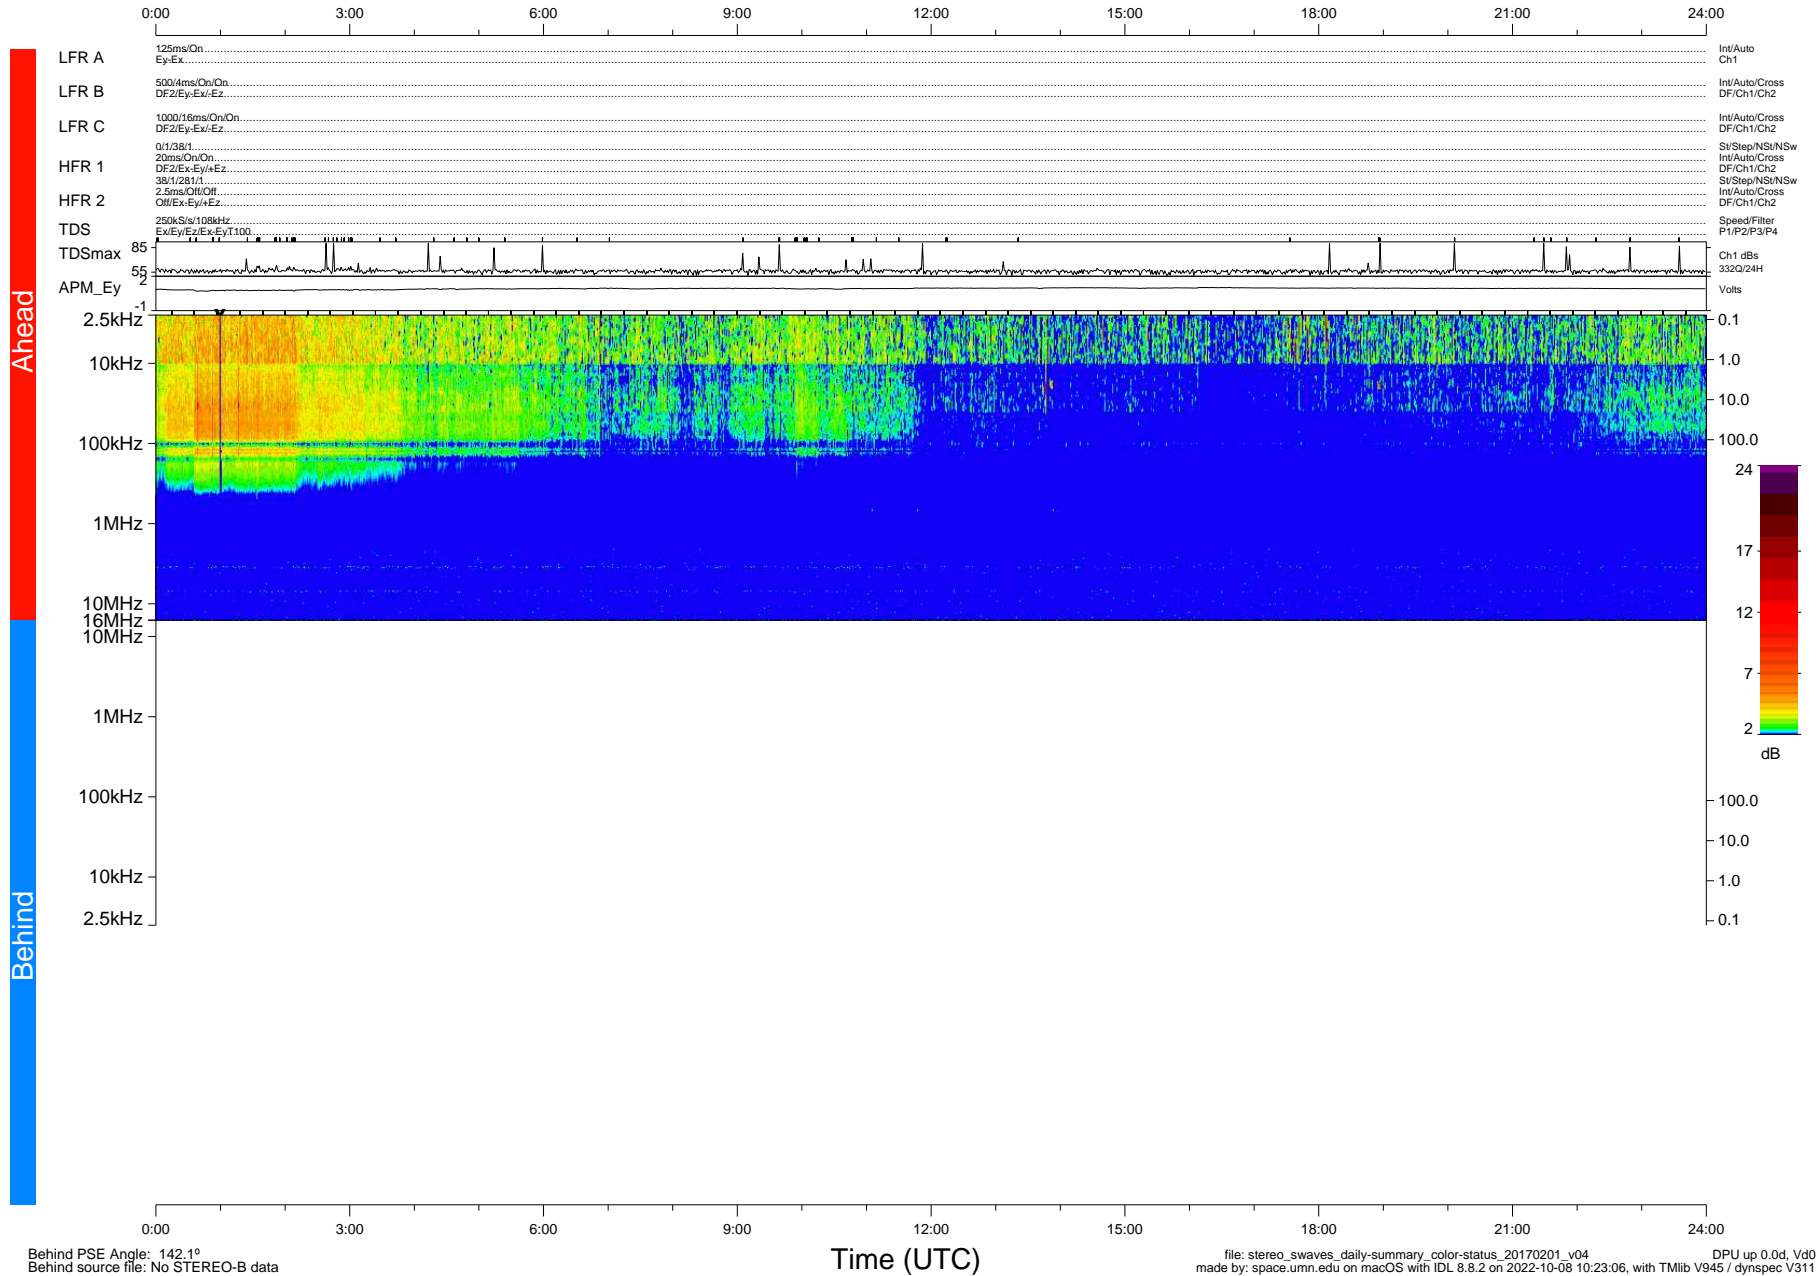

STEREO/WAVES Daily Summary - 01-Feb-2017 (DOY 032)

Ahead source file: swaves_ahead_2017_032_1_05.fin (Recovery: 100.0% HK, 106% Pkts)
Ahead PSE Angle: -142.9°

DPU up 574.9d, V412d26

Behind PSE Angle: 142.1°
Behind source file: No STEREO-B data