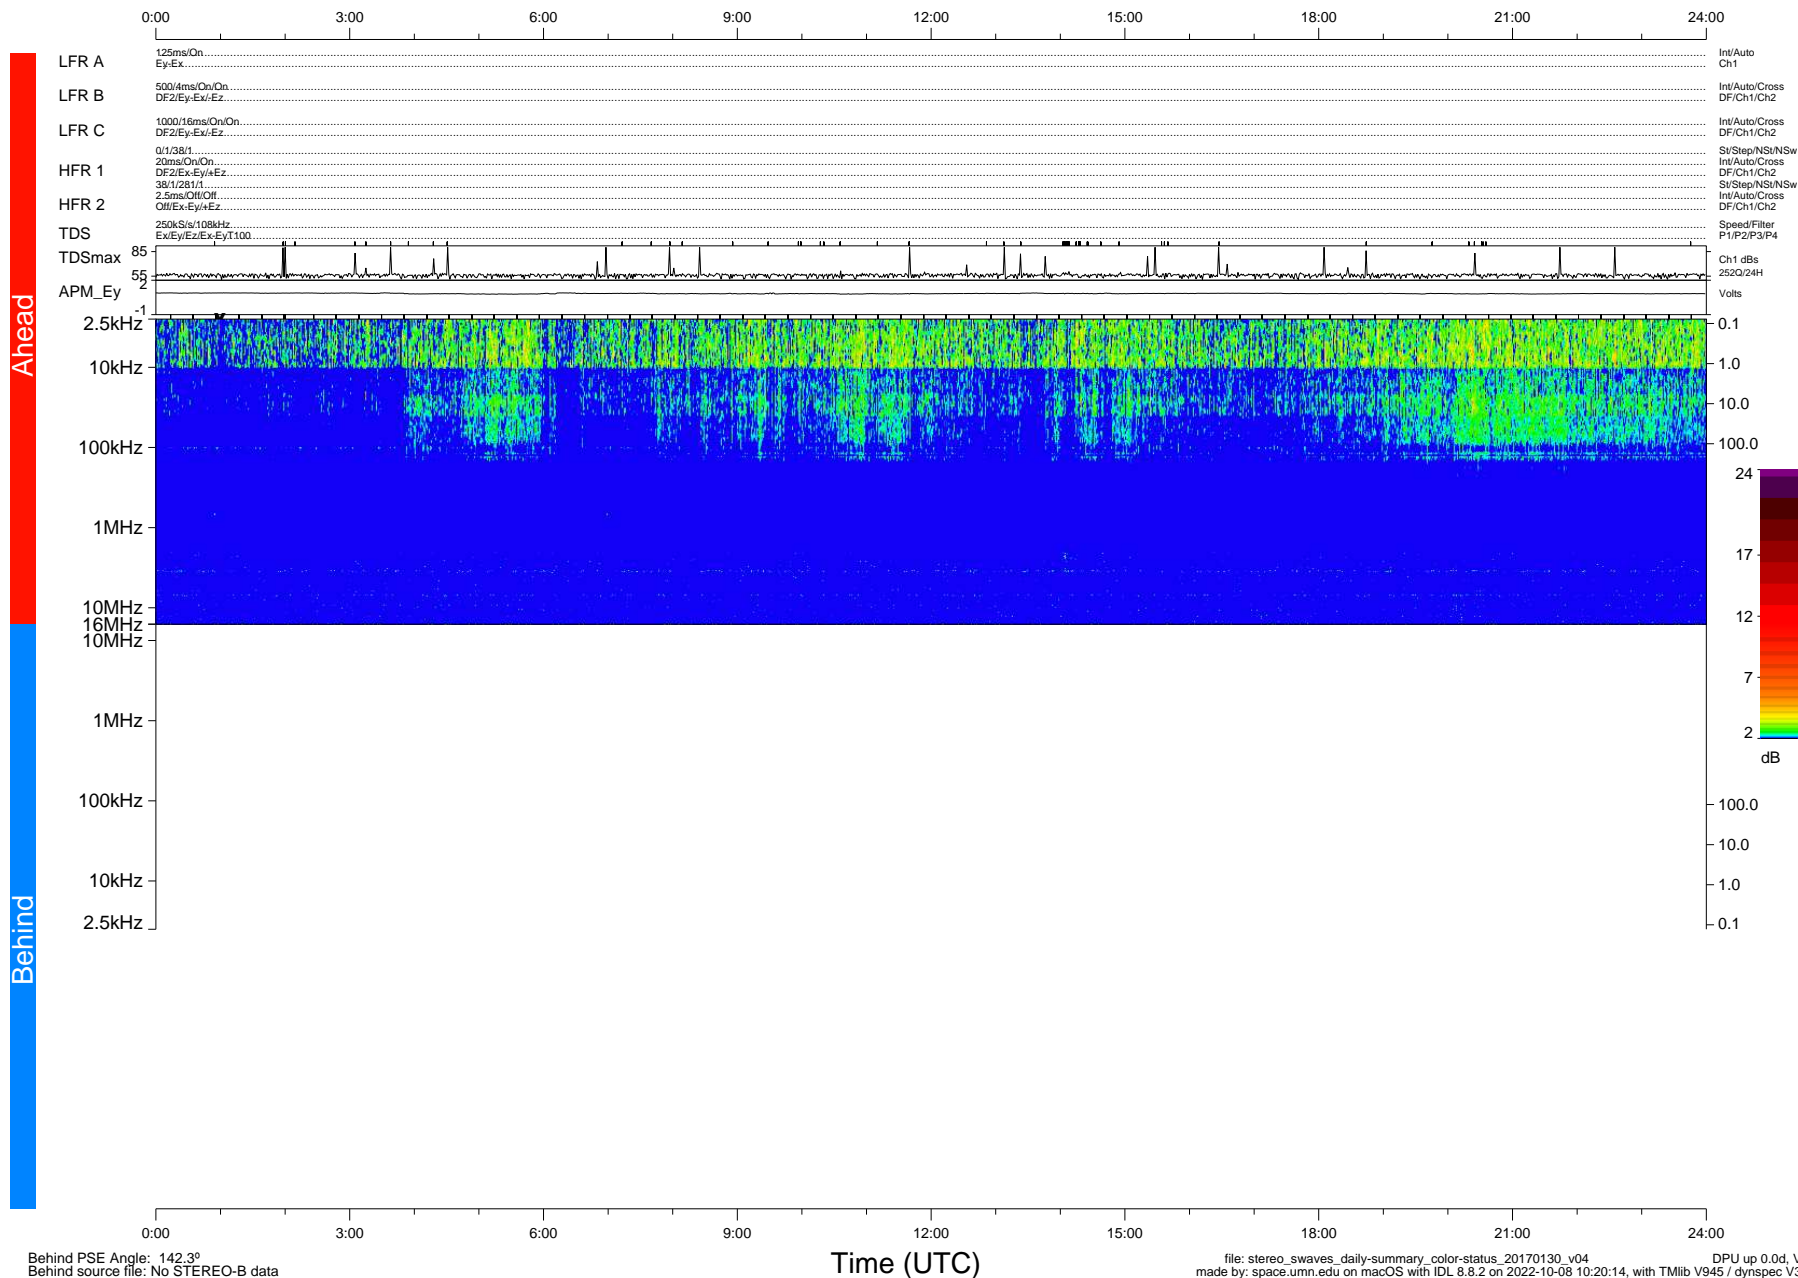

STEREO/WAVES Daily Summary - 30-Jan-2017 (DOY 030)

Ahead source file: swaves_ahead_2017_030_1_05.fin (Recovery: 100.0% HK, 93% Pkts)
Ahead PSE Angle: -143.0°

DPU up 572.9d, V412d26

Behind PSE Angle: 142.3°
Behind source file: No STEREO-B data