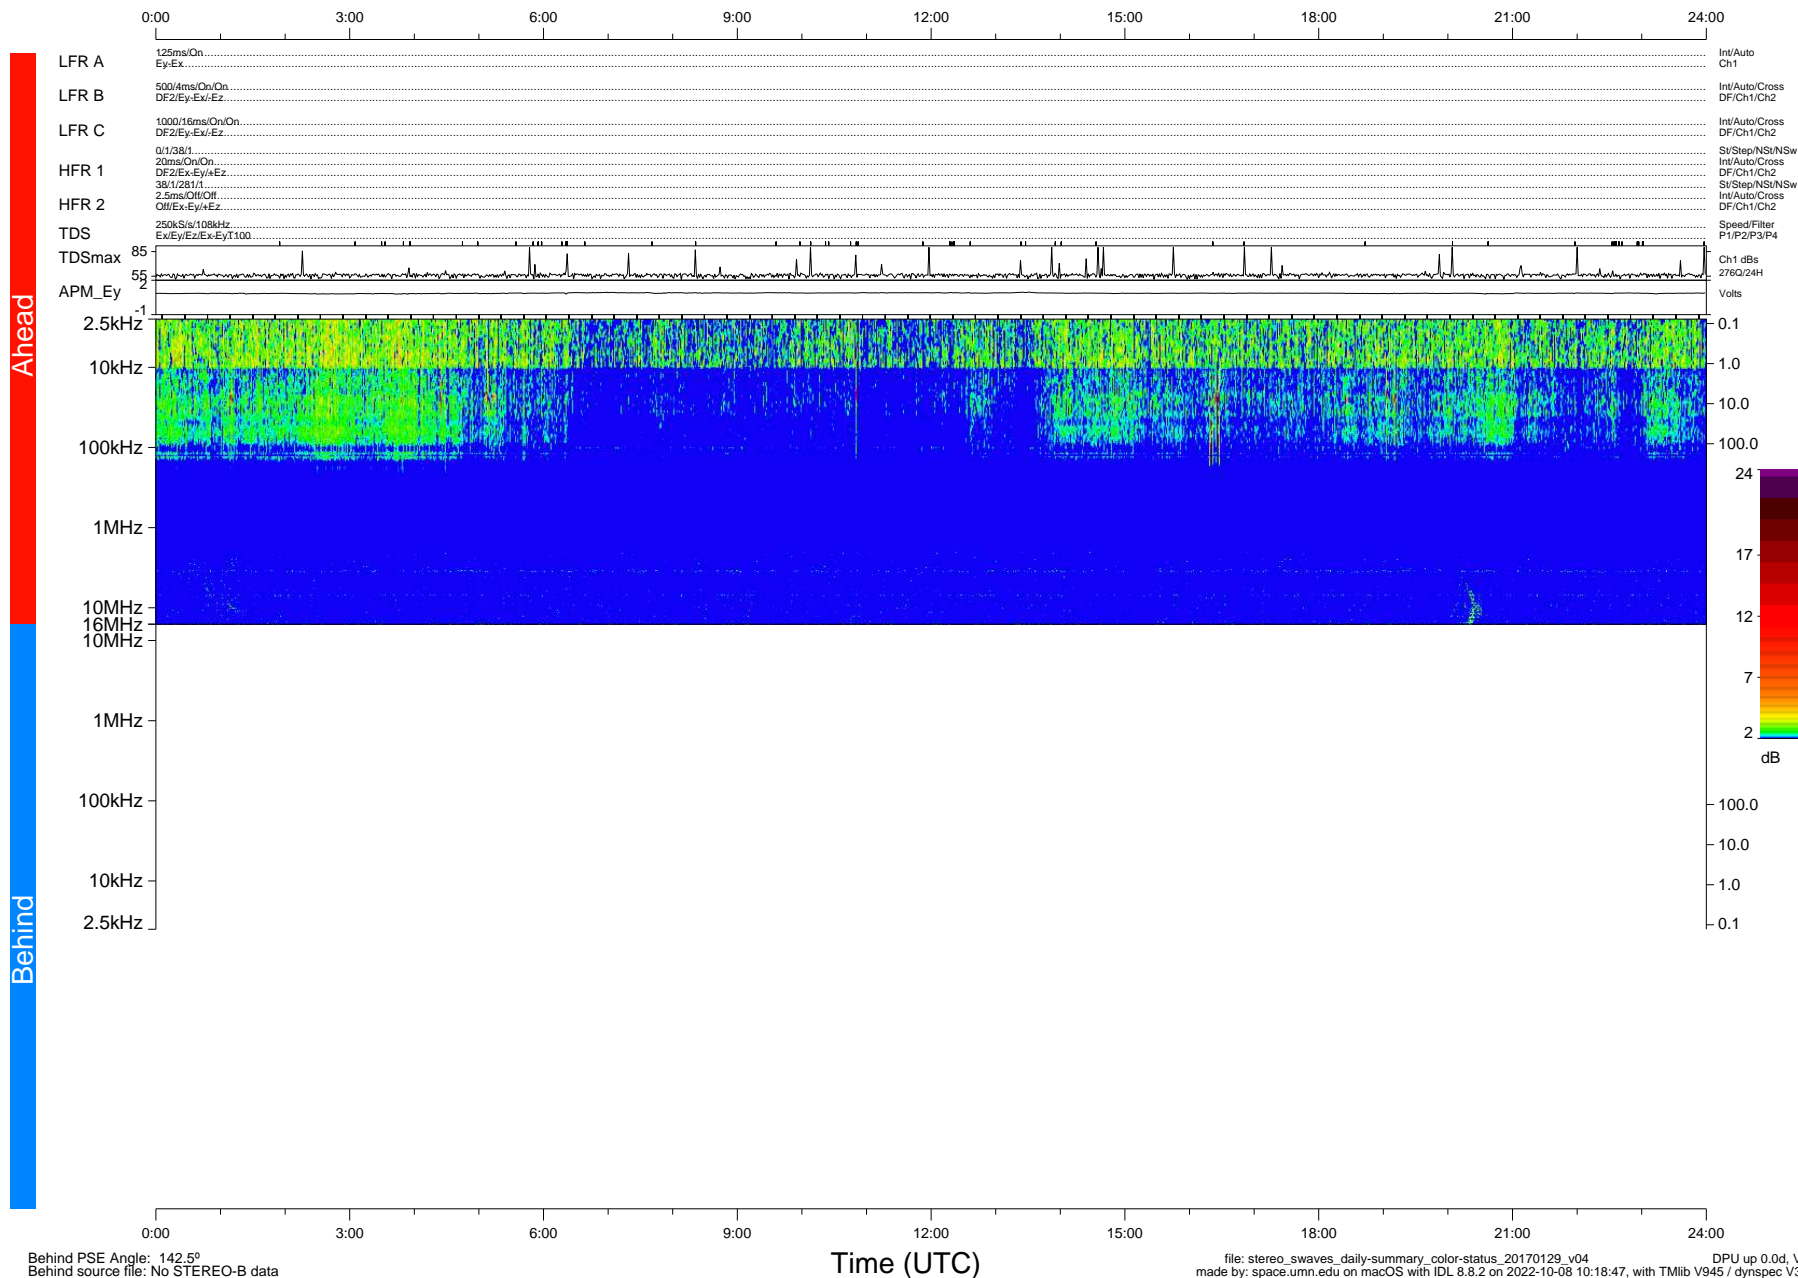

STEREO/WAVES Daily Summary - 29-Jan-2017 (DOY 029)

Ahead source file: swaves_ahead_2017_029_1_05.fin (Recovery: 100.0% HK, 97% Pkts)
Ahead PSE Angle: -143.1°

DPU up 571.9d, V412d26

Behind PSE Angle: 142.5°
Behind source file: No STEREO-B data