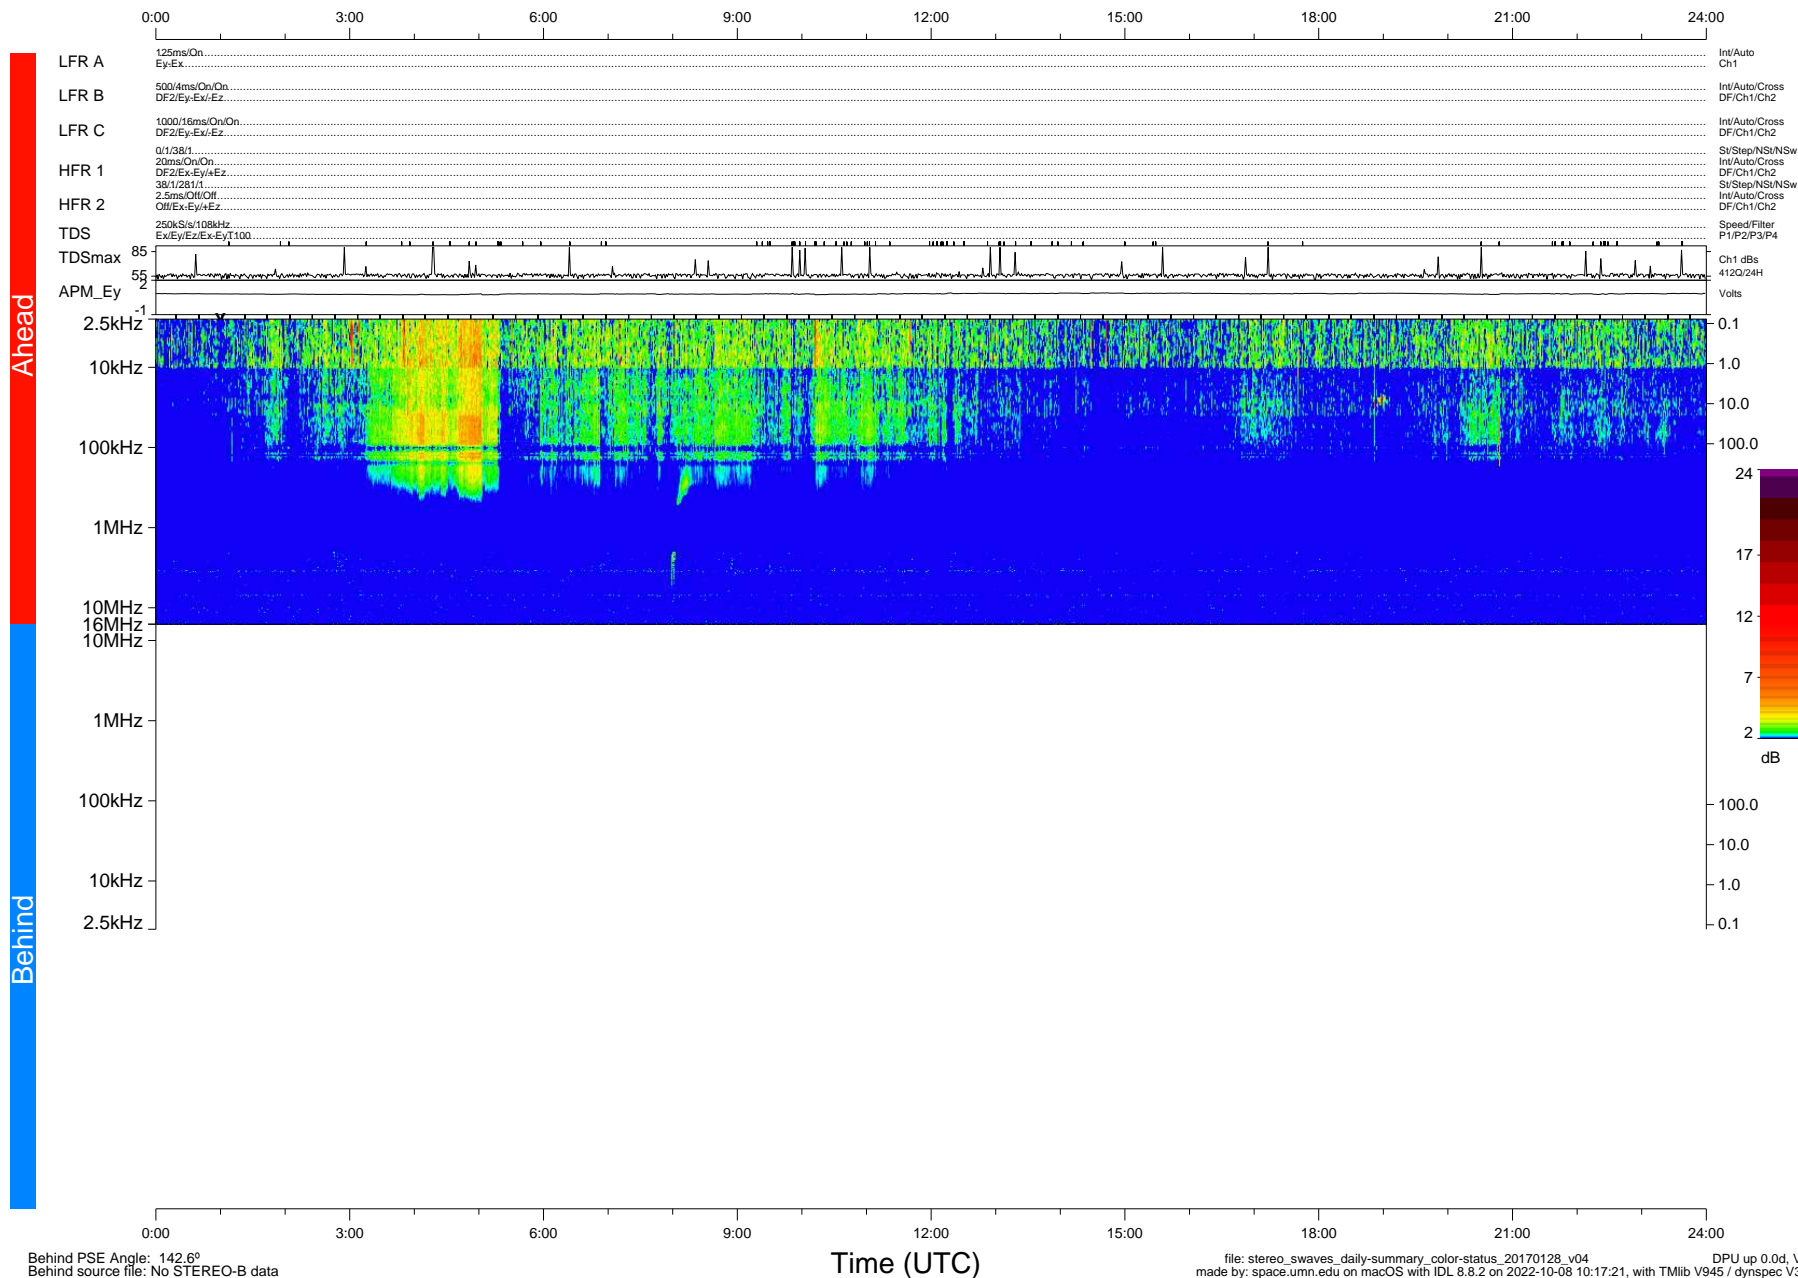

STEREO/WAVES Daily Summary - 28-Jan-2017 (DOY 028)

Ahead source file: swaves_ahead_2017_028_1_05.fin (Recovery: 100.0% HK, 117% Pkts)
Ahead PSE Angle: -143.1°

DPU up 570.9d, V412d26

Behind PSE Angle: 142.6°
Behind source file: No STEREO-B data