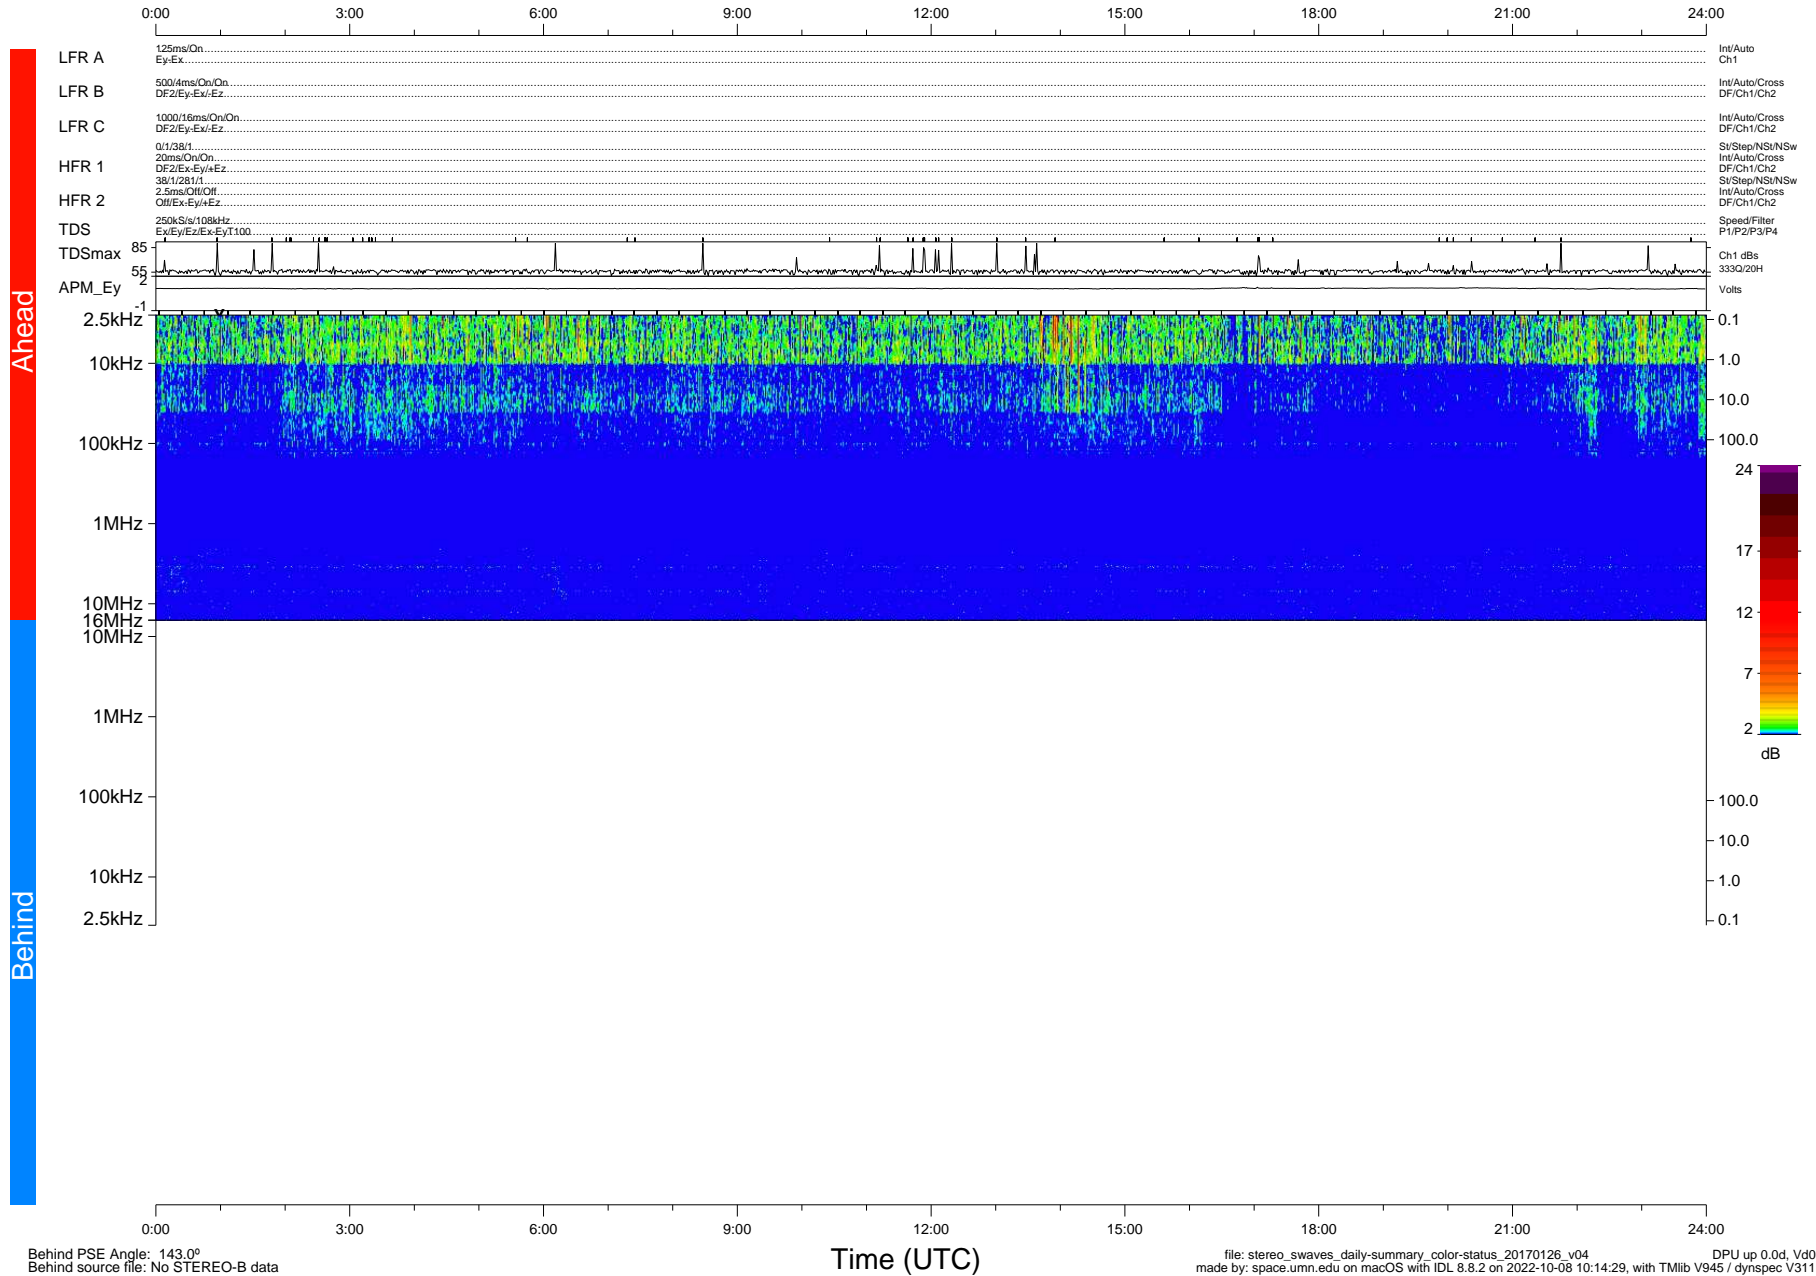

STEREO/WAVES Daily Summary - 26-Jan-2017 (DOY 026)

Ahead source file: swaves_ahead_2017_026_1_05.fin (Recovery: 100.0% HK, 105% Pkts)
Ahead PSE Angle: -143.1°

DPU up 568.9d, V412d26

Behind PSE Angle: 143.0°
Behind source file: No STEREO-B data