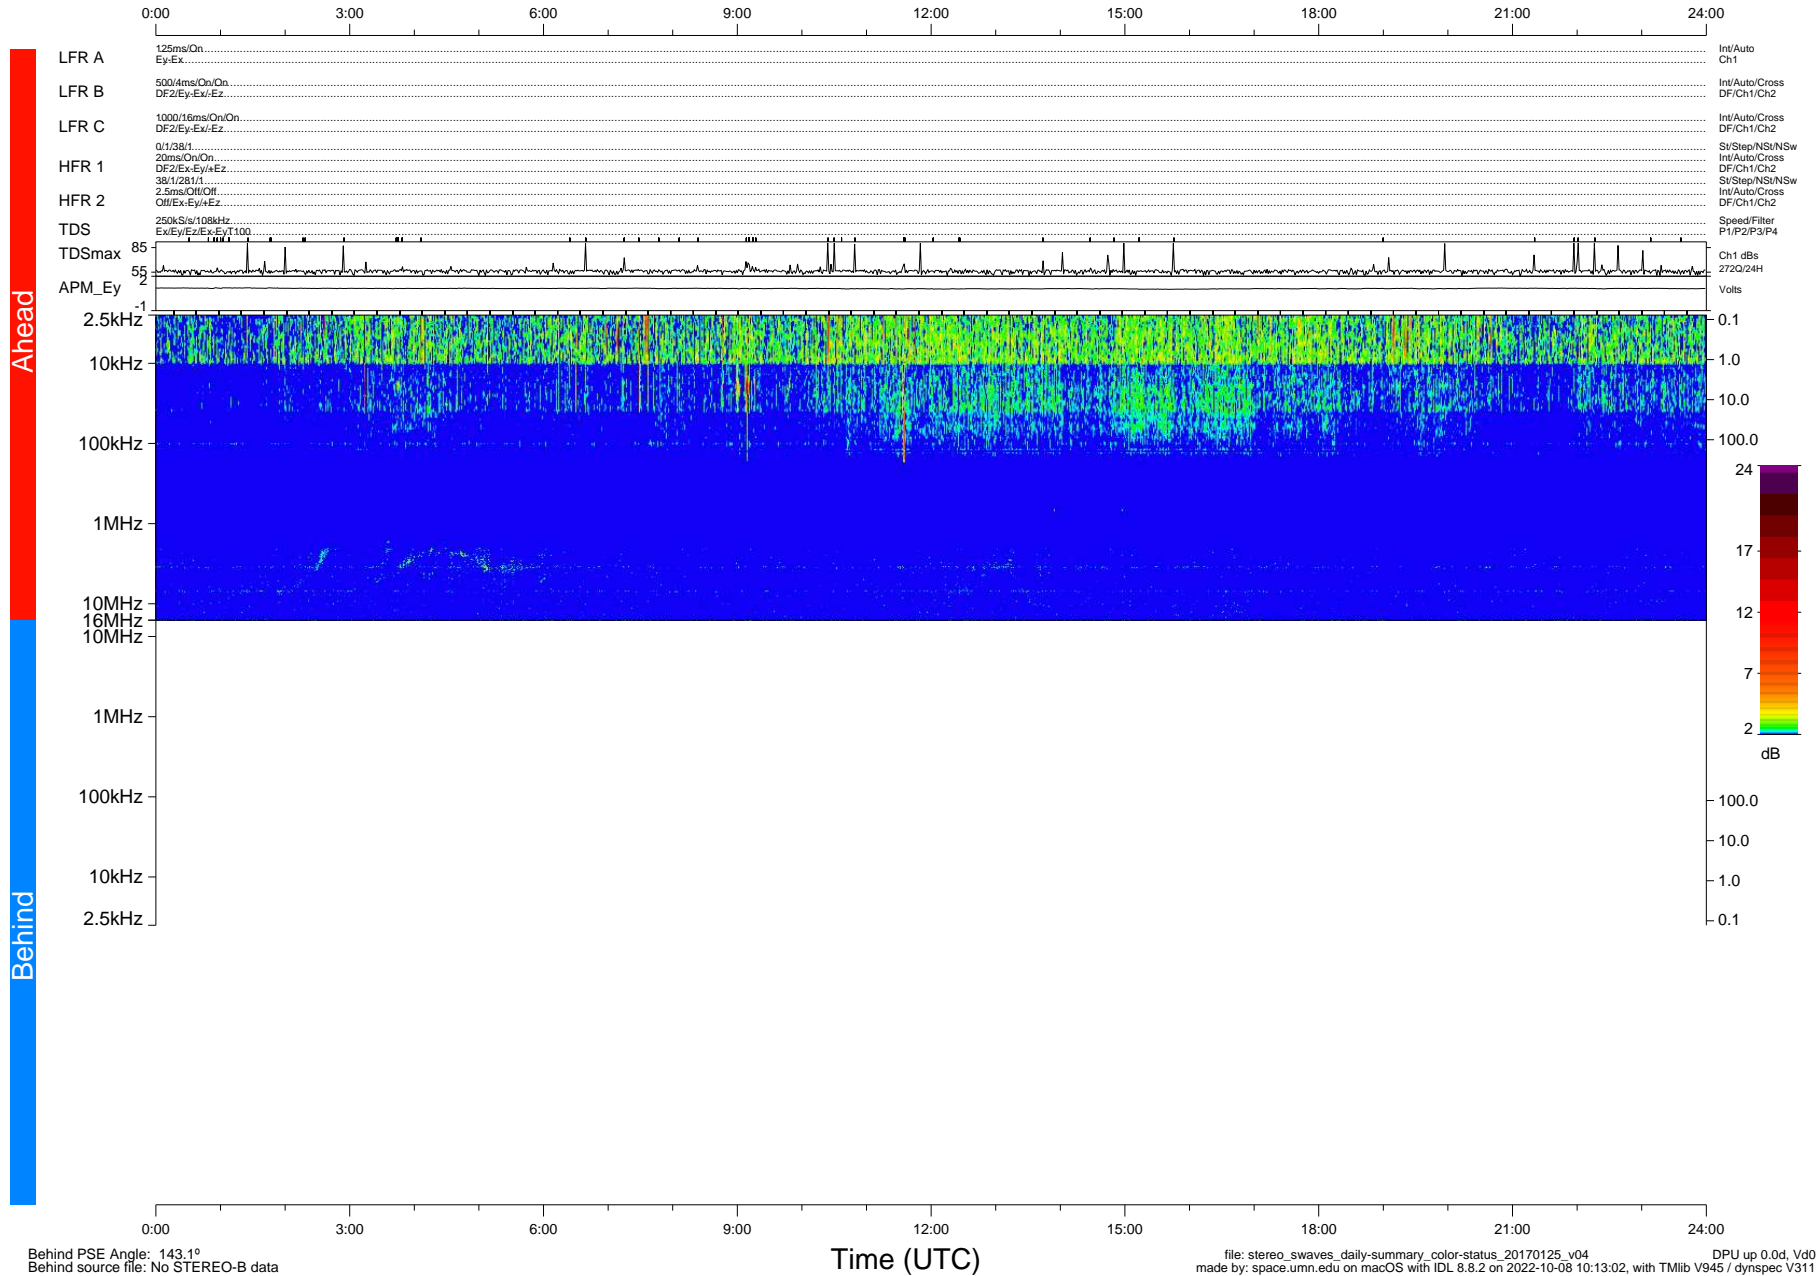

STEREO/WAVES Daily Summary - 25-Jan-2017 (DOY 025)

Ahead source file: swaves_ahead_2017_025_1_05.fin (Recovery: 100.0% HK, 97% Pkts)
Ahead PSE Angle: -143.2°

DPU up 567.9d, V412d26

Behind PSE Angle: 143.1°
Behind source file: No STEREO-B data