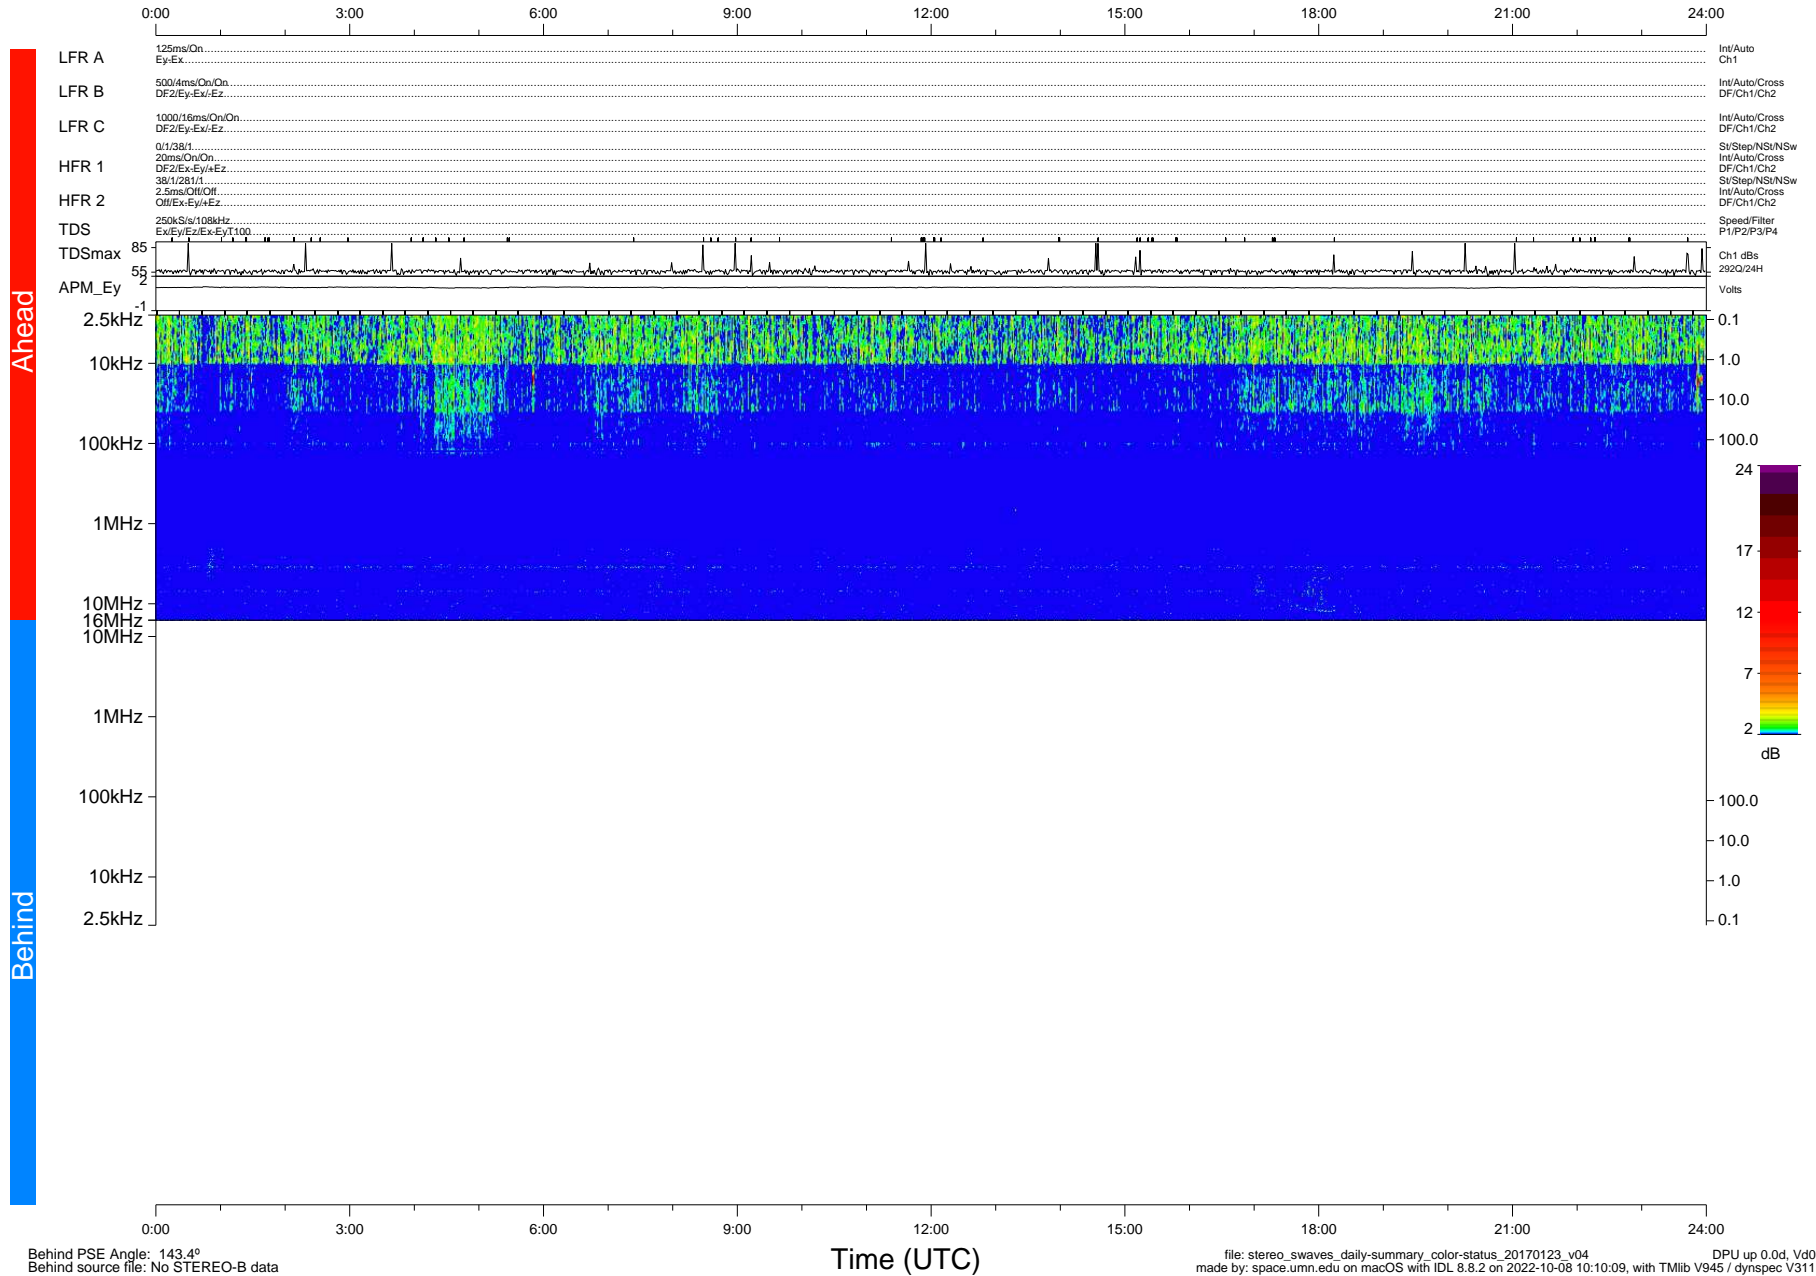

STEREO/WAVES Daily Summary - 23-Jan-2017 (DOY 023)

Ahead source file: swaves_ahead_2017_023_1_05.fin (Recovery: 100.0% HK, 100% Pkts)
Ahead PSE Angle: -143.3°

DPU up 565.9d, V412d26

Behind PSE Angle: 143.4°
Behind source file: No STEREO-B data