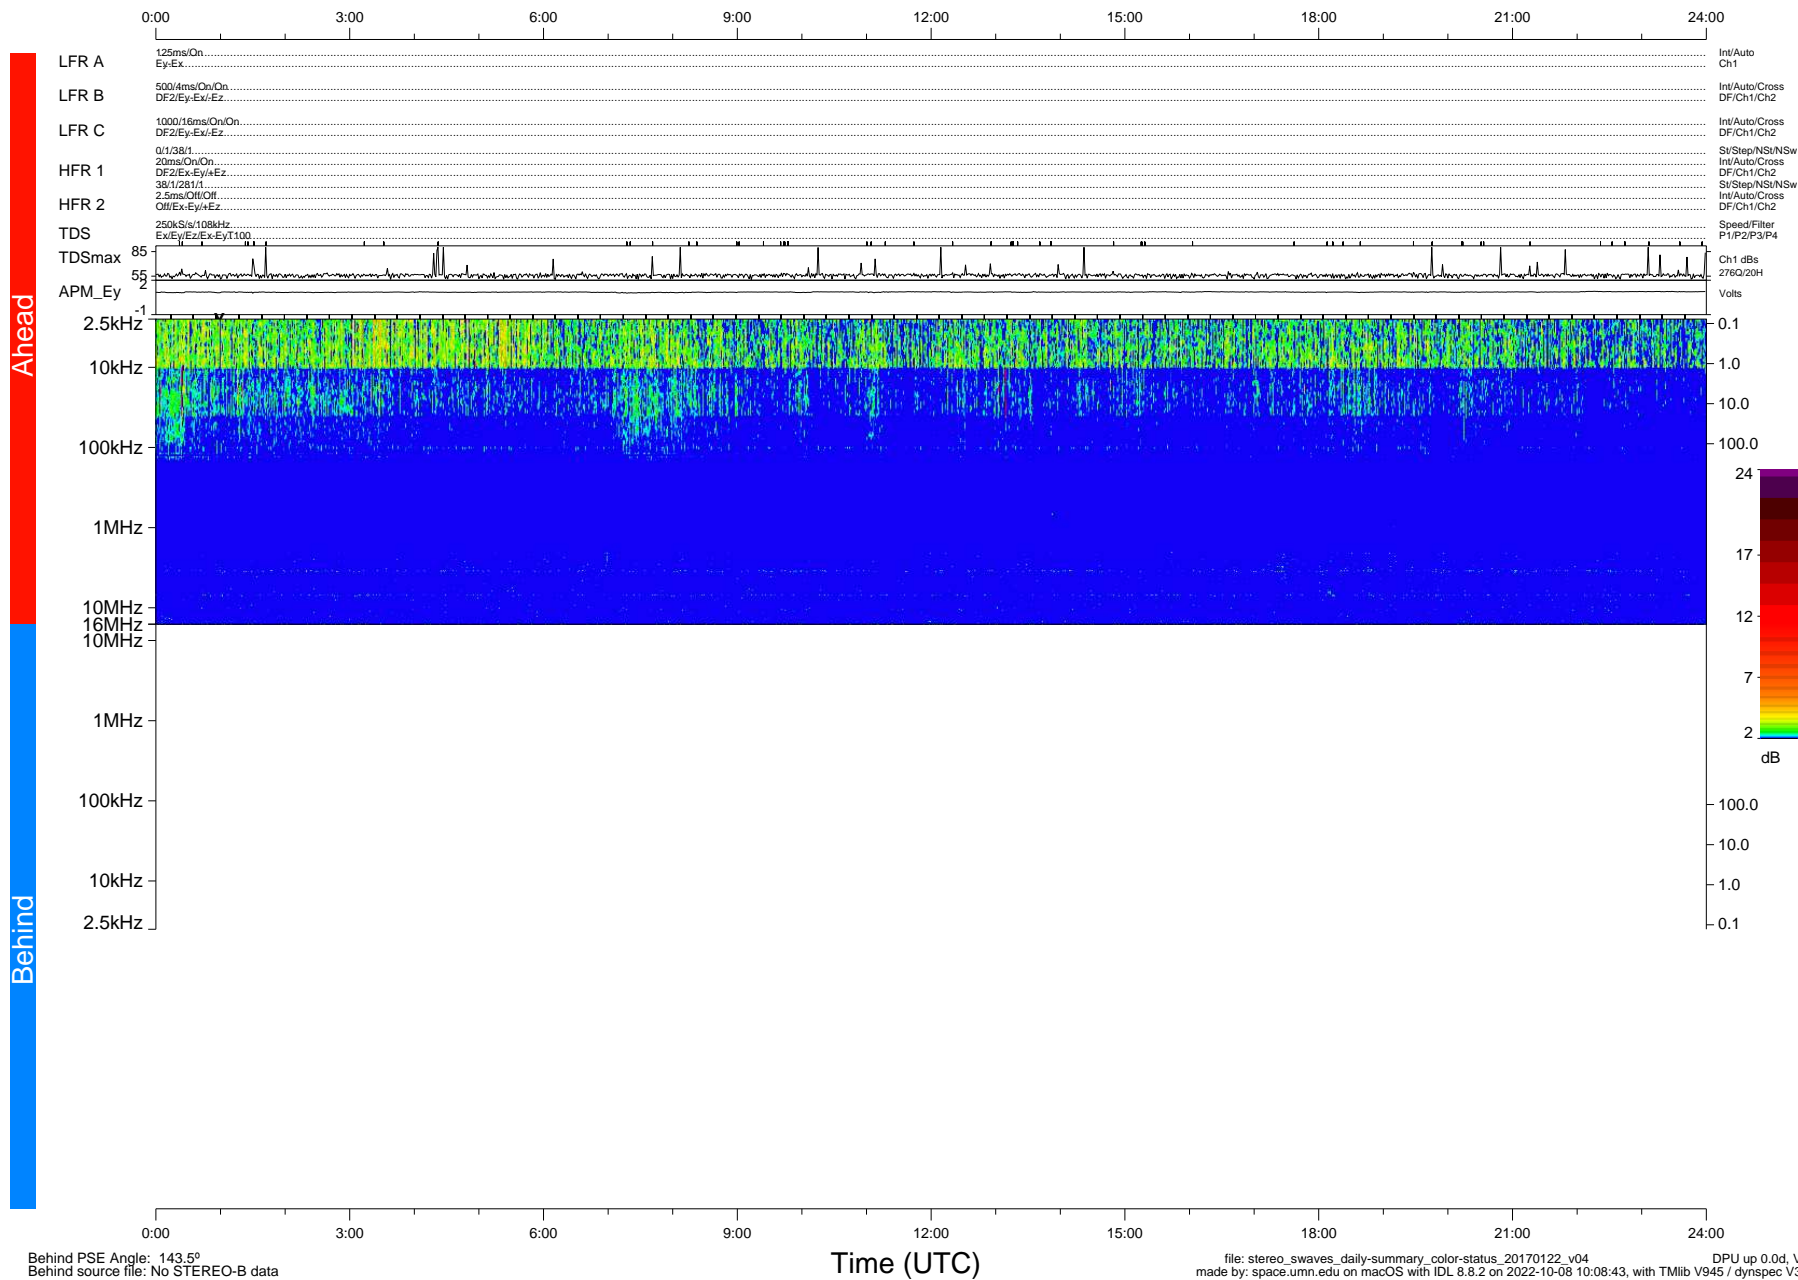

STEREO/WAVES Daily Summary - 22-Jan-2017 (DOY 022)

Ahead source file: swaves_ahead_2017_022_1_05.fin (Recovery: 100.0% HK, 97% Pkts)
Ahead PSE Angle: -143.3°

DPU up 564.9d, V412d26

Behind PSE Angle: 143.5°
Behind source file: No STEREO-B data