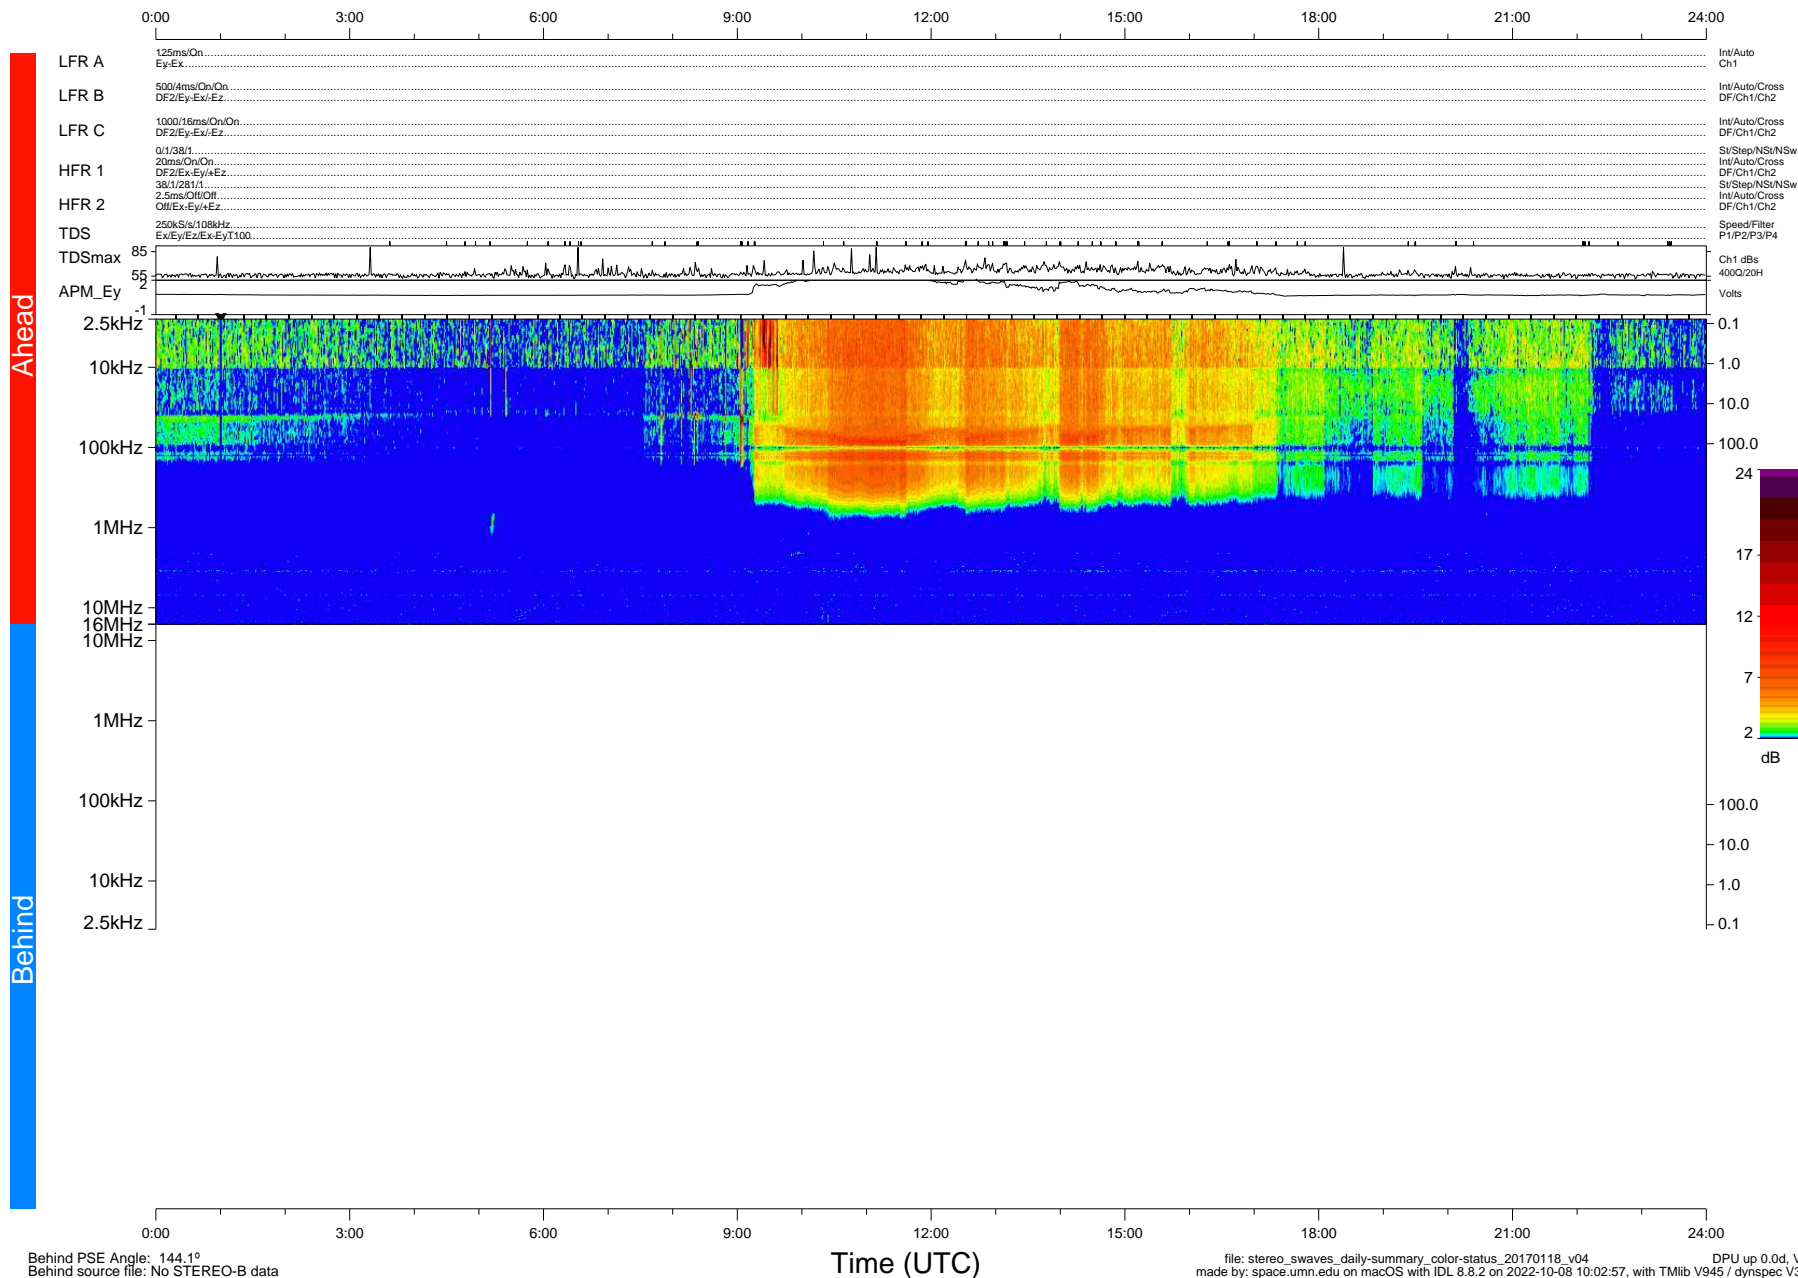

STEREO/WAVES Daily Summary - 18-Jan-2017 (DOY 018)

Ahead source file: swaves_ahead_2017_018_1_05.fin (Recovery: 100.1% HK, 115% Pkts)
Ahead PSE Angle: -143.5°

DPU up 560.9d, V412d26

Behind PSE Angle: 144.1°
Behind source file: No STEREO-B data