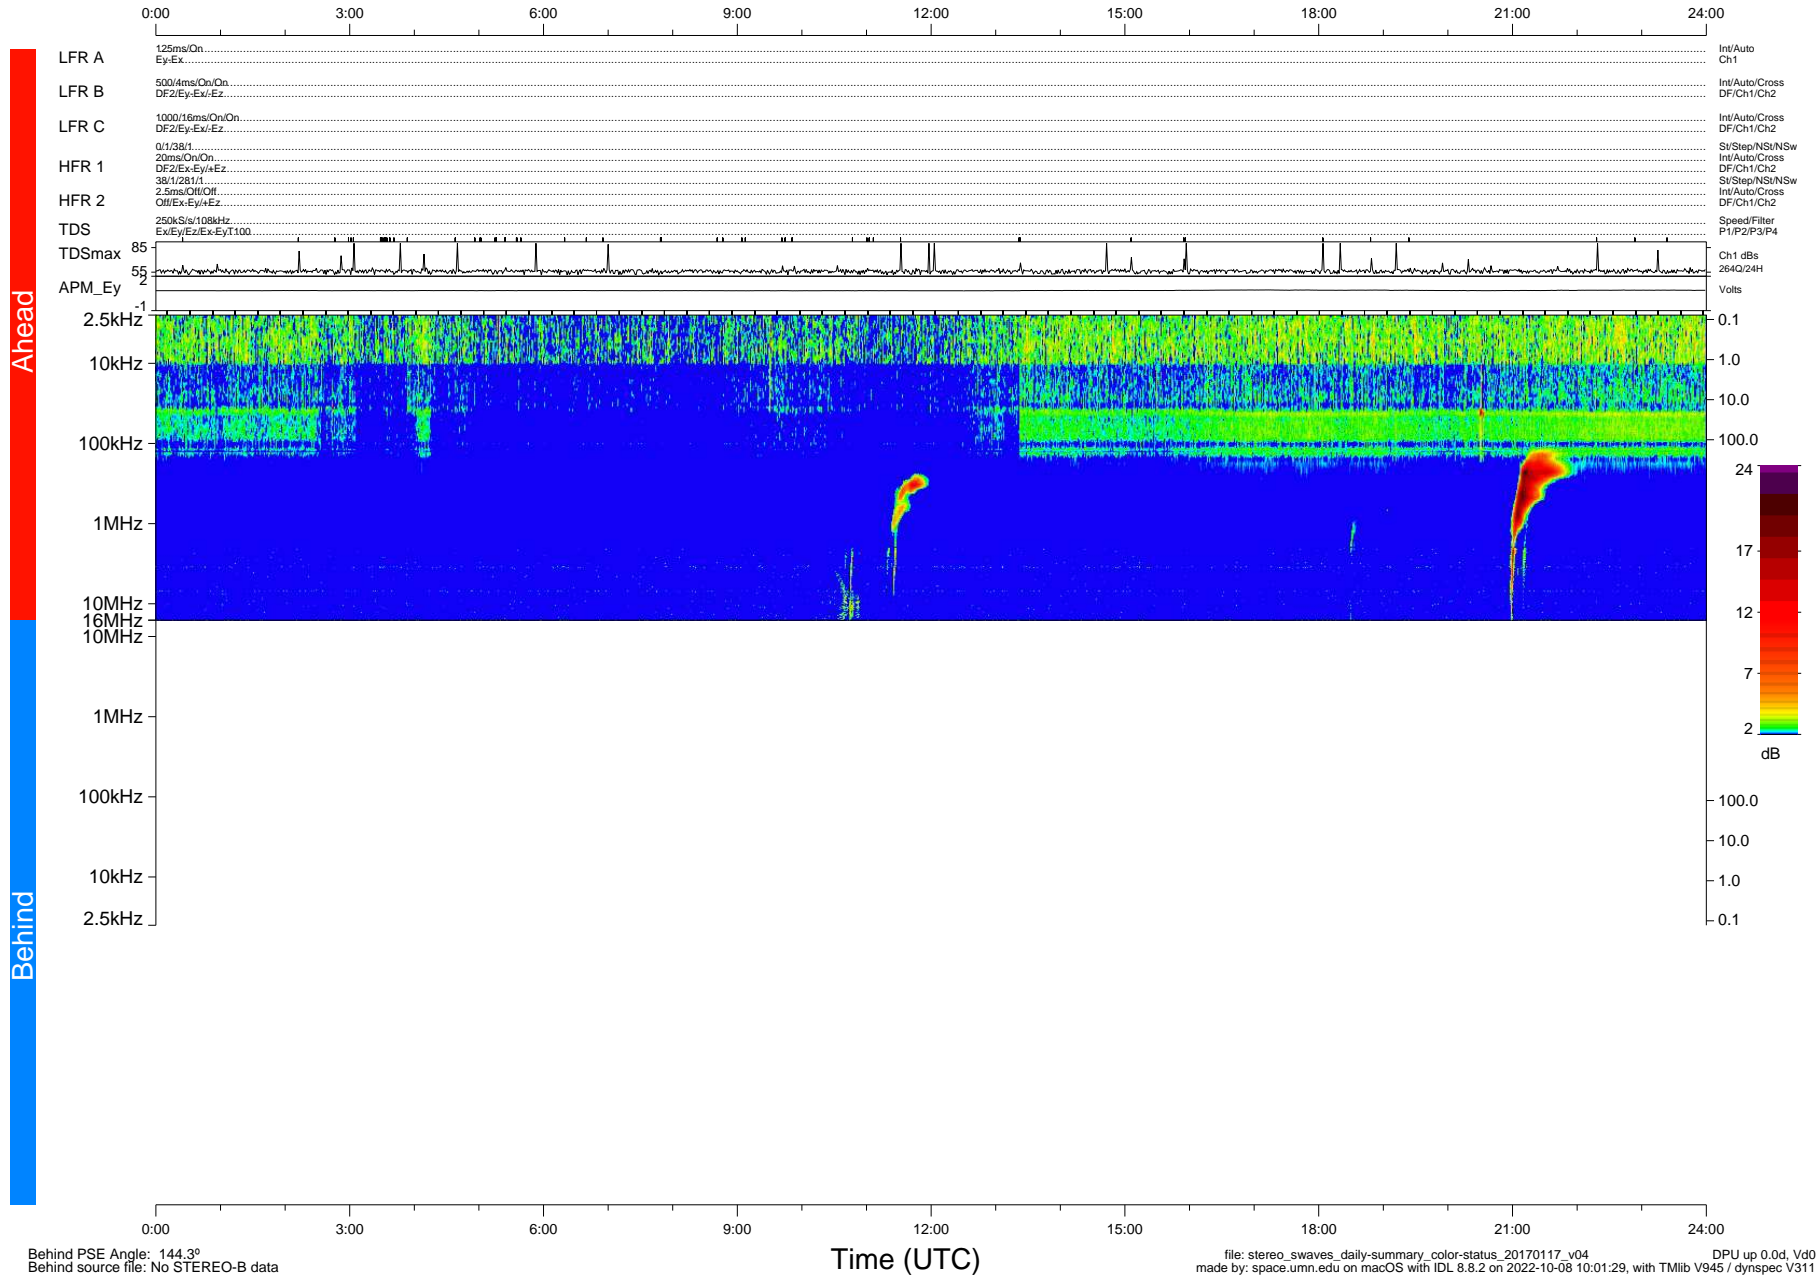

STEREO/WAVES Daily Summary - 17-Jan-2017 (DOY 017)

Ahead source file: swaves_ahead_2017_017_1_05.fin (Recovery: 100.0% HK, 96% Pkts)
Ahead PSE Angle: -143.5°

DPU up 559.9d, V412d26

Behind PSE Angle: 144.3°
Behind source file: No STEREO-B data